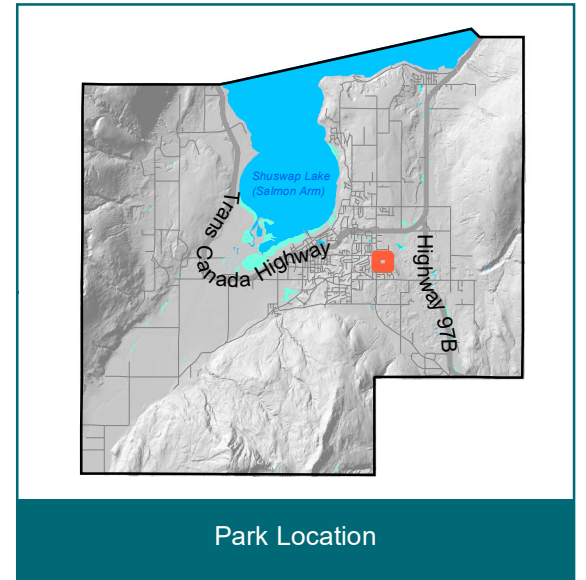

Little Mountain Sports Complex

250 30 Street SE

CITY OF SALMON ARM

-  Trailhead
-  Parking
-  Washroom
-  Playground
-  Tennis Court
-  Soccer Field
-  Trail
-  Little Mountain Park

The field map contains information that has been compiled by the City of Salmon Arm using data that is believed to be accurate. However, caution should be exercised as deficiencies, errors or omissions may be present. The City of Salmon Arm distributes this material without warranties of any kind, expressed or implied, including but not limited to warranties of suitability of particular purpose or use.