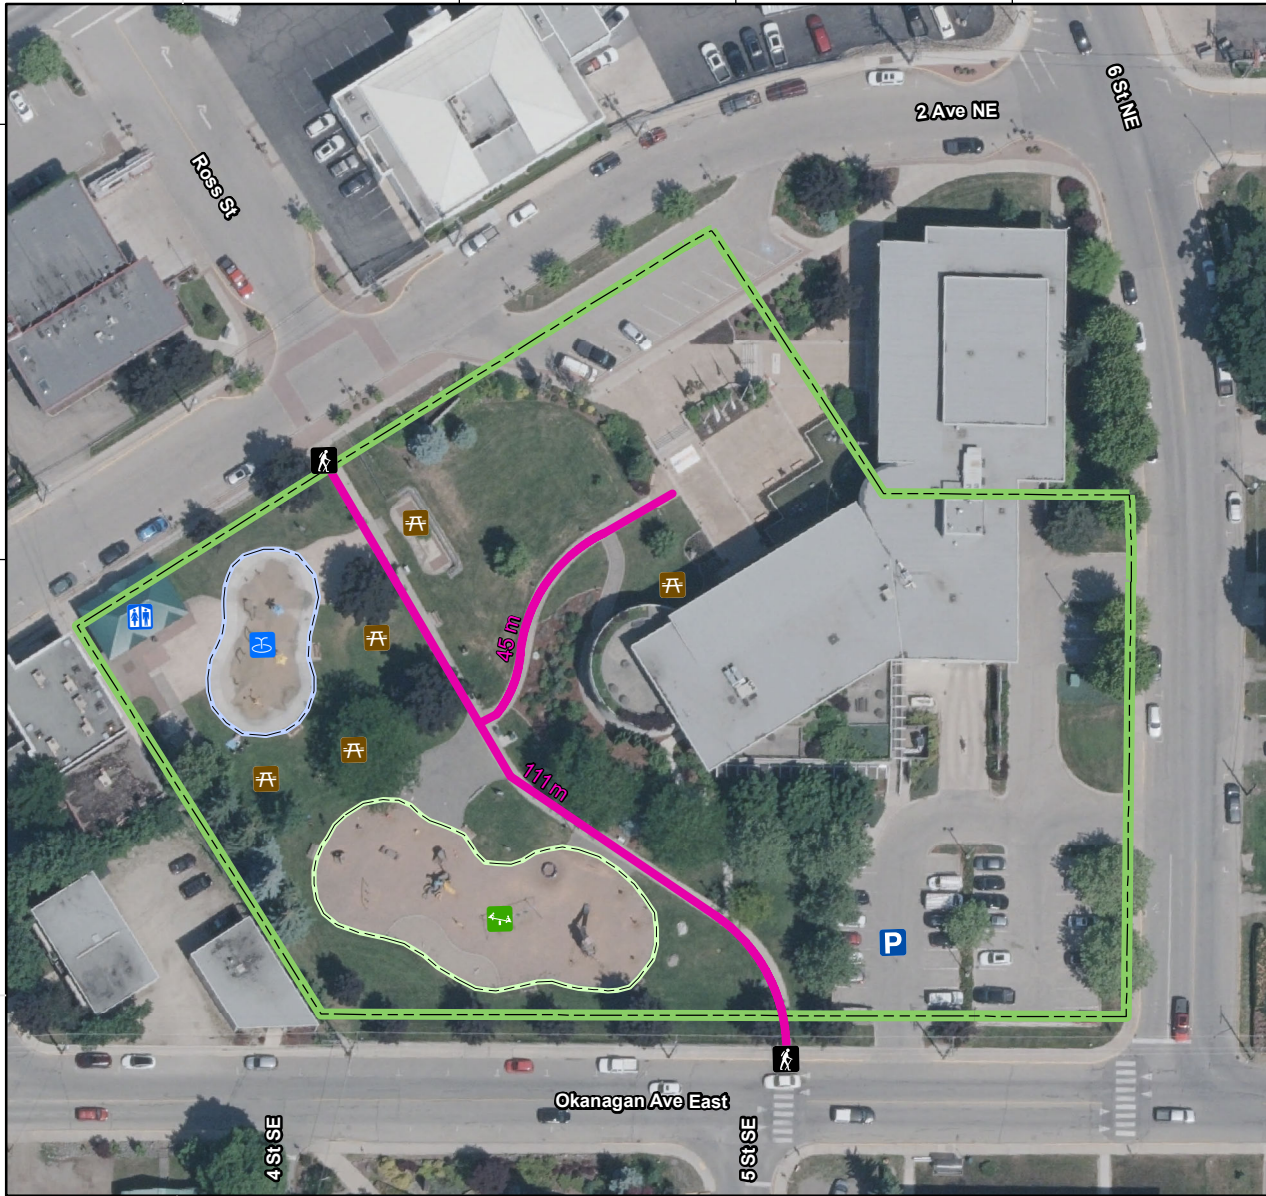

119°16'50"W

119°16'50"W

50°42'0"N

50°42'0"N

CITY OF SALMON ARM

Trailhead

Parking

Washroom

Picnic Table

Spray Park

Playground

Trail

Fletcher Park

Fletcher Park

450 2 Avenue NE

Park Location

The field map contains information that has been compiled by the City of Salmon Arm using data that is believed to be accurate. However, caution should be exercised as deficiencies, errors or omissions may be present. The City of Salmon Arm distributes this material without warranties of any kind, expressed or implied, including but not limited to warranties of suitability of particular purpose or use.