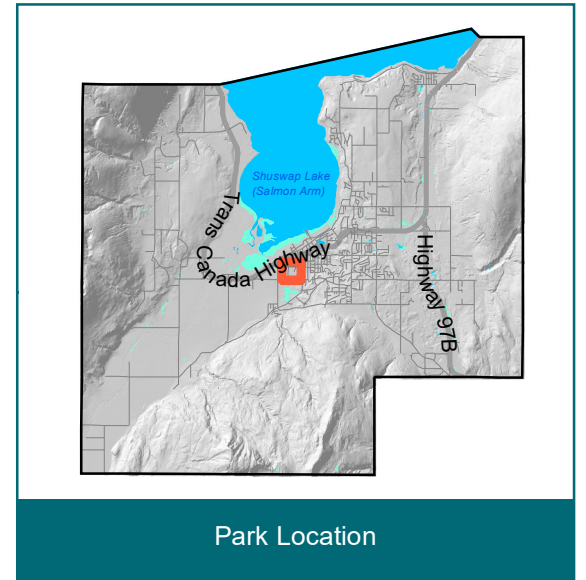

Fall Fair Grounds

5 Street SW to 3 Street SW
3 Avenue SW to 10 Avenue SW

Park Location

CITY OF SALMON ARM

- | | | | |
|------------------------------------|-----------------|-------------------|----------------|
| Parking | Skatepark | Soccer Field | Trail |
| Washroom | Outdoor Fitness | Baseball Field | Blackburn Park |
| Concession | Spray Park | Fall Fair Grounds | 0 50 Meters |
| Picnic Table | Playground | | |
| Covered Shelter with Picnic Tables | | | |

The field map contains information that has been compiled by the City of Salmon Arm using data that is believed to be accurate. However, caution should be exercised as deficiencies, errors or omissions may be present. The City of Salmon Arm distributes this material without warranties of any kind, expressed or implied, including but not limited to warranties of suitability of particular purpose or use.