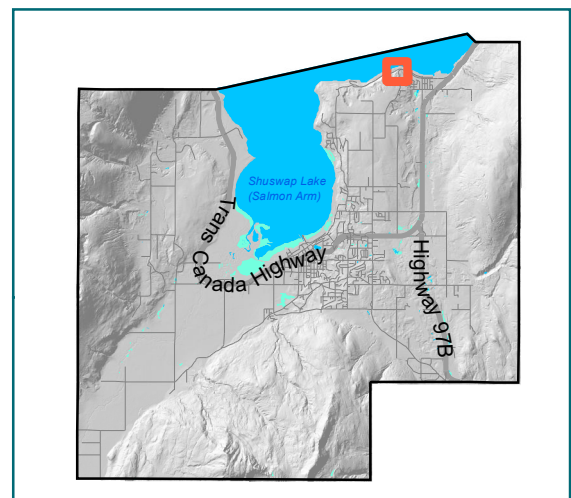

Canoe Beach

7720 36 Street NE

Park Location

CITY OF SALMON ARM

- Trailhead
- Picnic Table
- Baseball Field
- Trail
- Parking
- Washroom
- Beach Volleyball
- Park
- No Parking
- Concession
- Playground
- Boat Trailer Only
- Off Lease Area

The field map contains information that has been compiled by the City of Salmon Arm using data that is believed to be accurate. However, caution should be exercised as deficiencies, errors or omissions may be present. The City of Salmon Arm distributes this material without warranties of any kind, expressed or implied, including but not limited to warranties of suitability of particular purpose or use.