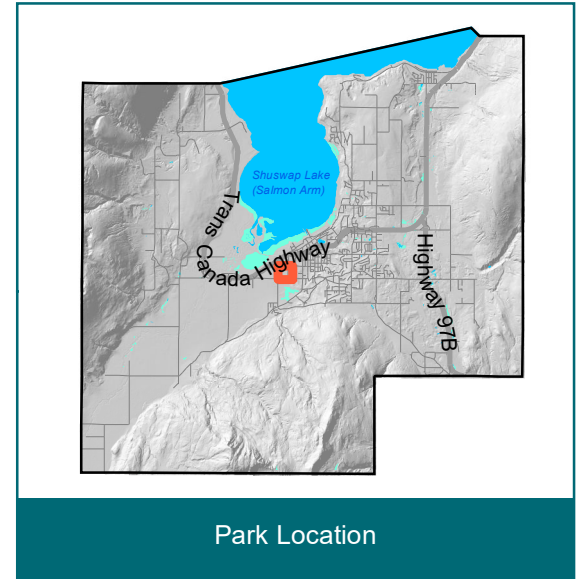

Blackburn Park Playing Fields and Ball Diamonds

681 10 Avenue SW

Park Location

CITY OF
SALMON ARM

- | | | | |
|------------------------------------|-----------------|----------------|----------------|
| Parking | Skatepark | Soccer Field | Trail |
| Washroom | Outdoor Fitness | Baseball Field | Blackburn Park |
| Concession | Spray Park | | |
| Picnic Table | Playground | | |
| Covered Shelter with Picnic Tables | | | |
- 0 50 Meters

The field map contains information that has been compiled by the City of Salmon Arm using data that is believed to be accurate. However, caution should be exercised as deficiencies, errors or omissions may be present. The City of Salmon Arm distributes this material without warranties of any kind, expressed or implied, including but not limited to warranties of suitability of particular purpose or use.