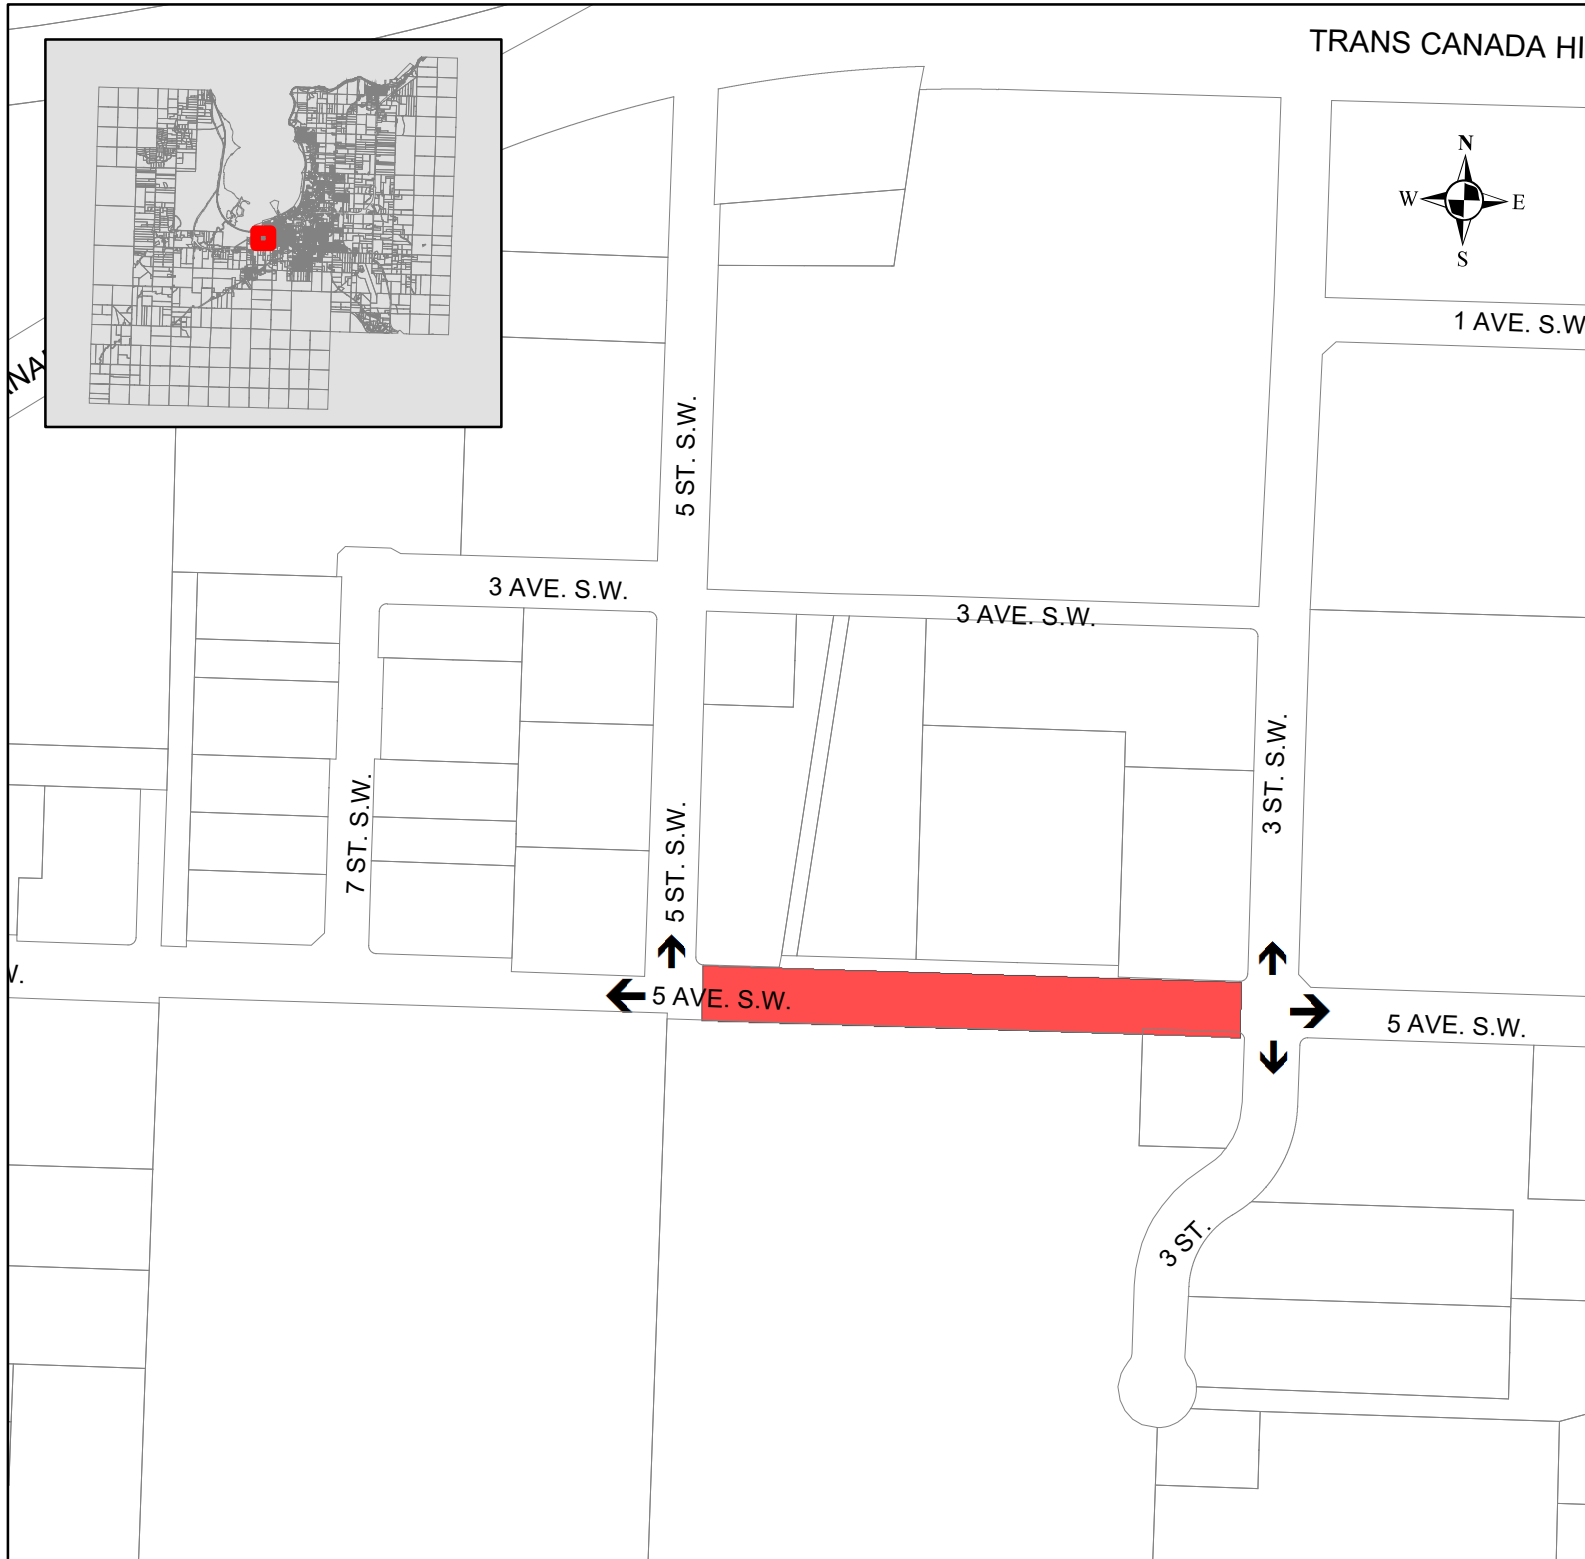

Road Closure

Alexander Street NE from Hudson Ave to Lakeshore Drive

From:
Sept 12, 2024 TIME: 12.00pm
To:
Sept 14, 2024 TIME: 9.00pm

Legend

 Road Closure

TRANS CANADA HIGHWAY

CITY OF **SALMON ARM**

Road Closure 5 Avenue SW from 3 St SW to 5 St SW

From:

Sept 11, 2024 10:00am to 4:00pm
Sept 12, 2024 10:00am to 4:00pm
Sept 13, 2024 8:00am to 2:00pm

Legend

-  Road Closure
-  East Detour
-  North Detour
-  South Detour
-  West Detour

Road Cycling
Road Race

LANES CLOSED

30 St SW, FootHill Road,
50 St SW, 10 Ave SW

**CLOCKWISE
TRAFFIC ONLY**

From:
September 11, 2024
7:00am to 1:00pm

Legend

 Event Route

Road Cycling Time Trial

**80 Street SW to
10 Avenue SW
EXPECT DELAYS**

From:
**September 12, 2024
7:00am to 1:00pm**

Legend

 Event Route

Road Cycling Hill Climb

40 Street NE EXPECT DELAYS

From:
September 13, 2024
7:00am to 12:00pm

Legend

 Event Route