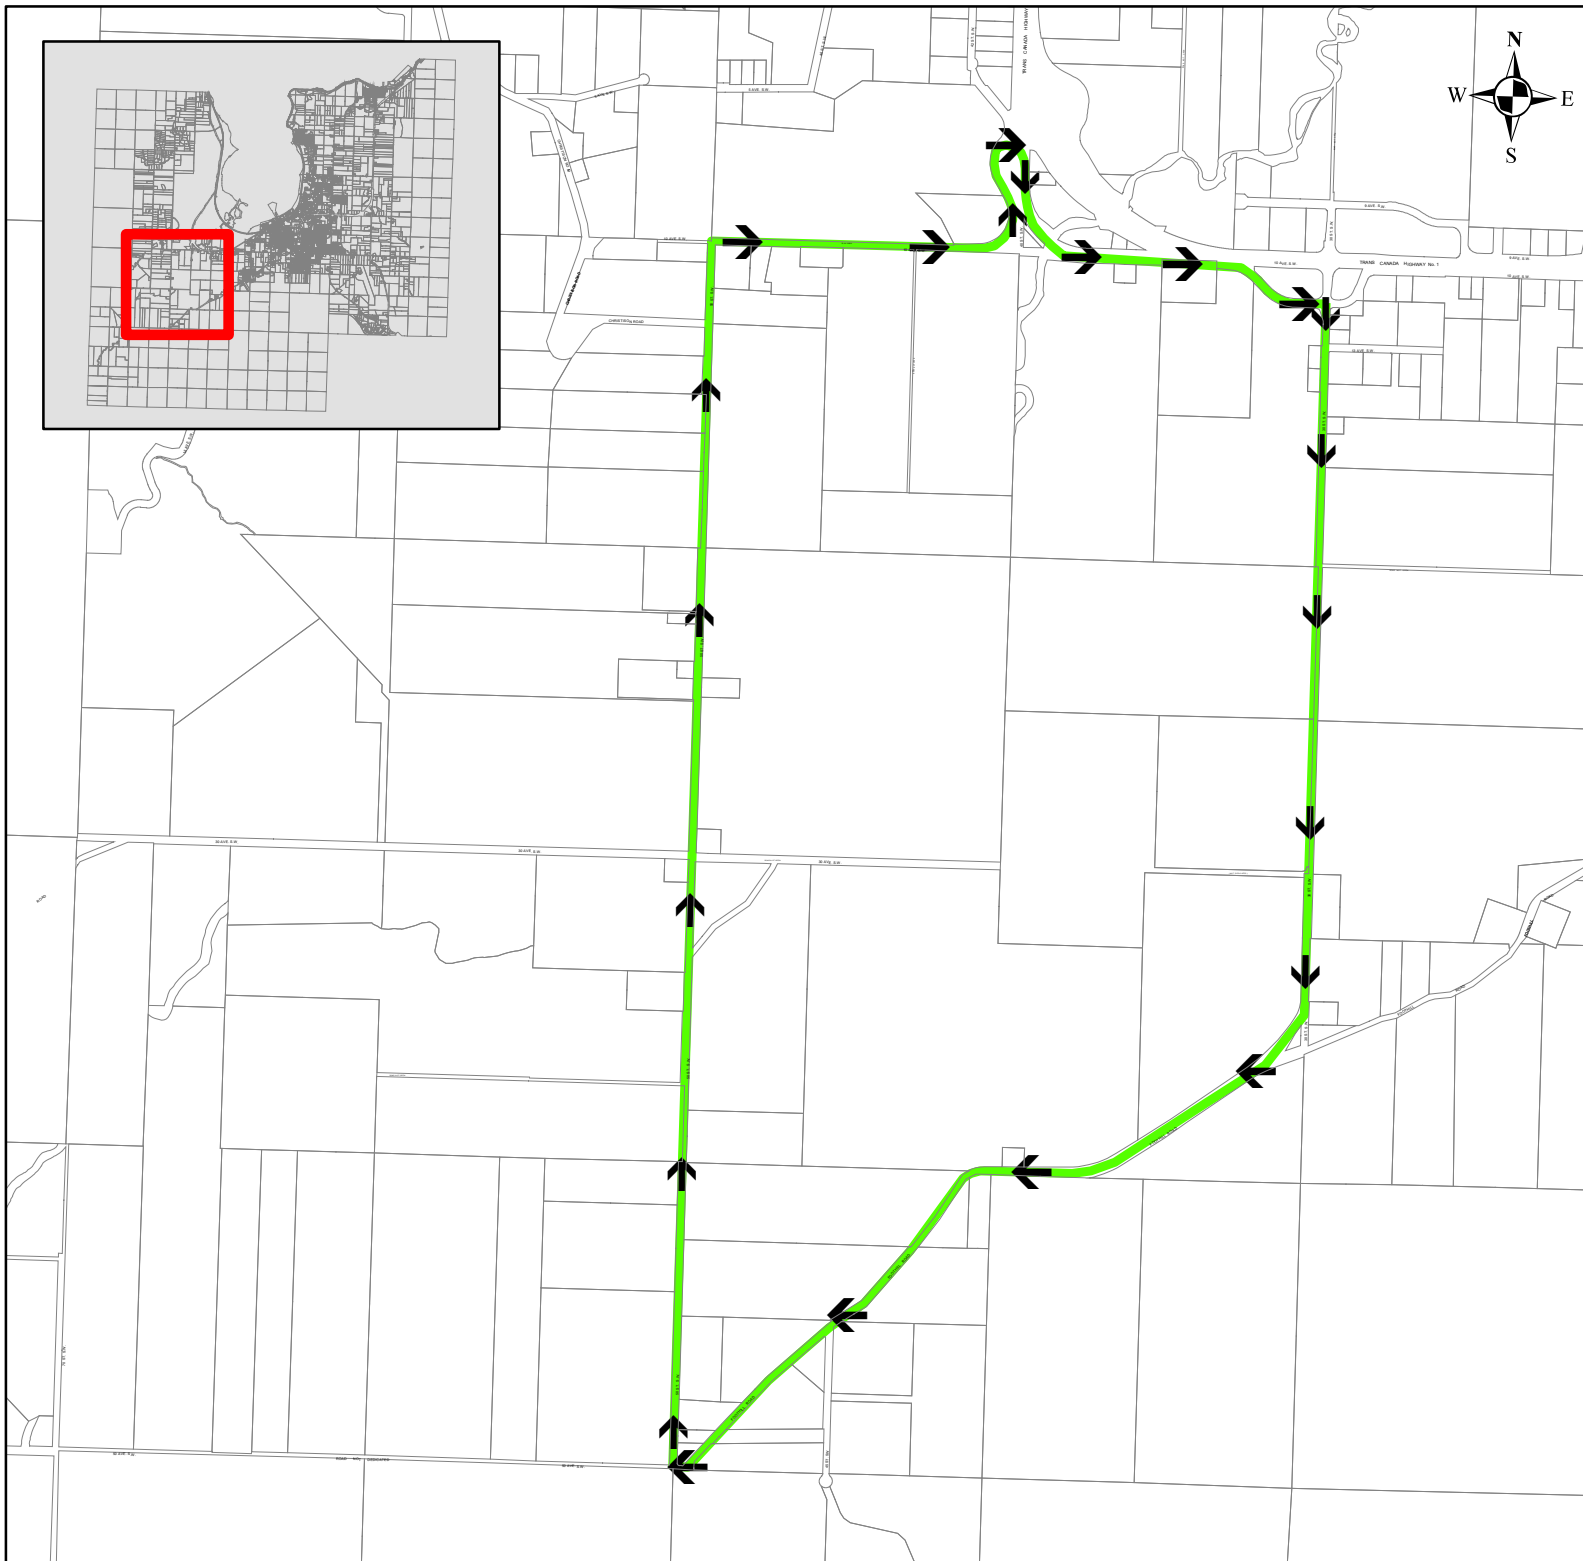

Road Closure

Alexander Street NE from Hudson Ave to Lakeshore Drive

From:
Sept 12, 2024 TIME: 12.00pm
To:
Sept 14, 2024 TIME: 9.00pm

Legend

 Road Closure

TRANS CANADA HIGHWAY

CITY OF **SALMON ARM**

Road Closure 5 Avenue SW from 3 St SW to 5 St SW

From:

Sept 11, 2024 10:00am to 4:00pm
Sept 12, 2024 10:00am to 4:00pm
Sept 13, 2024 8:00am to 2:00pm

Legend

-  Road Closure
-  East Detour
-  North Detour
-  South Detour
-  West Detour

Road Cycling
Road Race

LANES CLOSED

30 St SW, FootHill Road,
50 St SW, 10 Ave SW

**CLOCKWISE
TRAFFIC ONLY**

From:
September 11, 2024
7:00am to 1:00pm

Legend

 Event Route

Road Cycling Time Trial

**80 Street SW to
10 Avenue SW
EXPECT DELAYS**

From:
**September 12, 2024
7:00am to 1:00pm**

Legend

 Event Route

Road Cycling Hill Climb

40 Street NE EXPECT DELAYS

From:
September 13, 2024
7:00am to 12:00pm

Legend

 Event Route