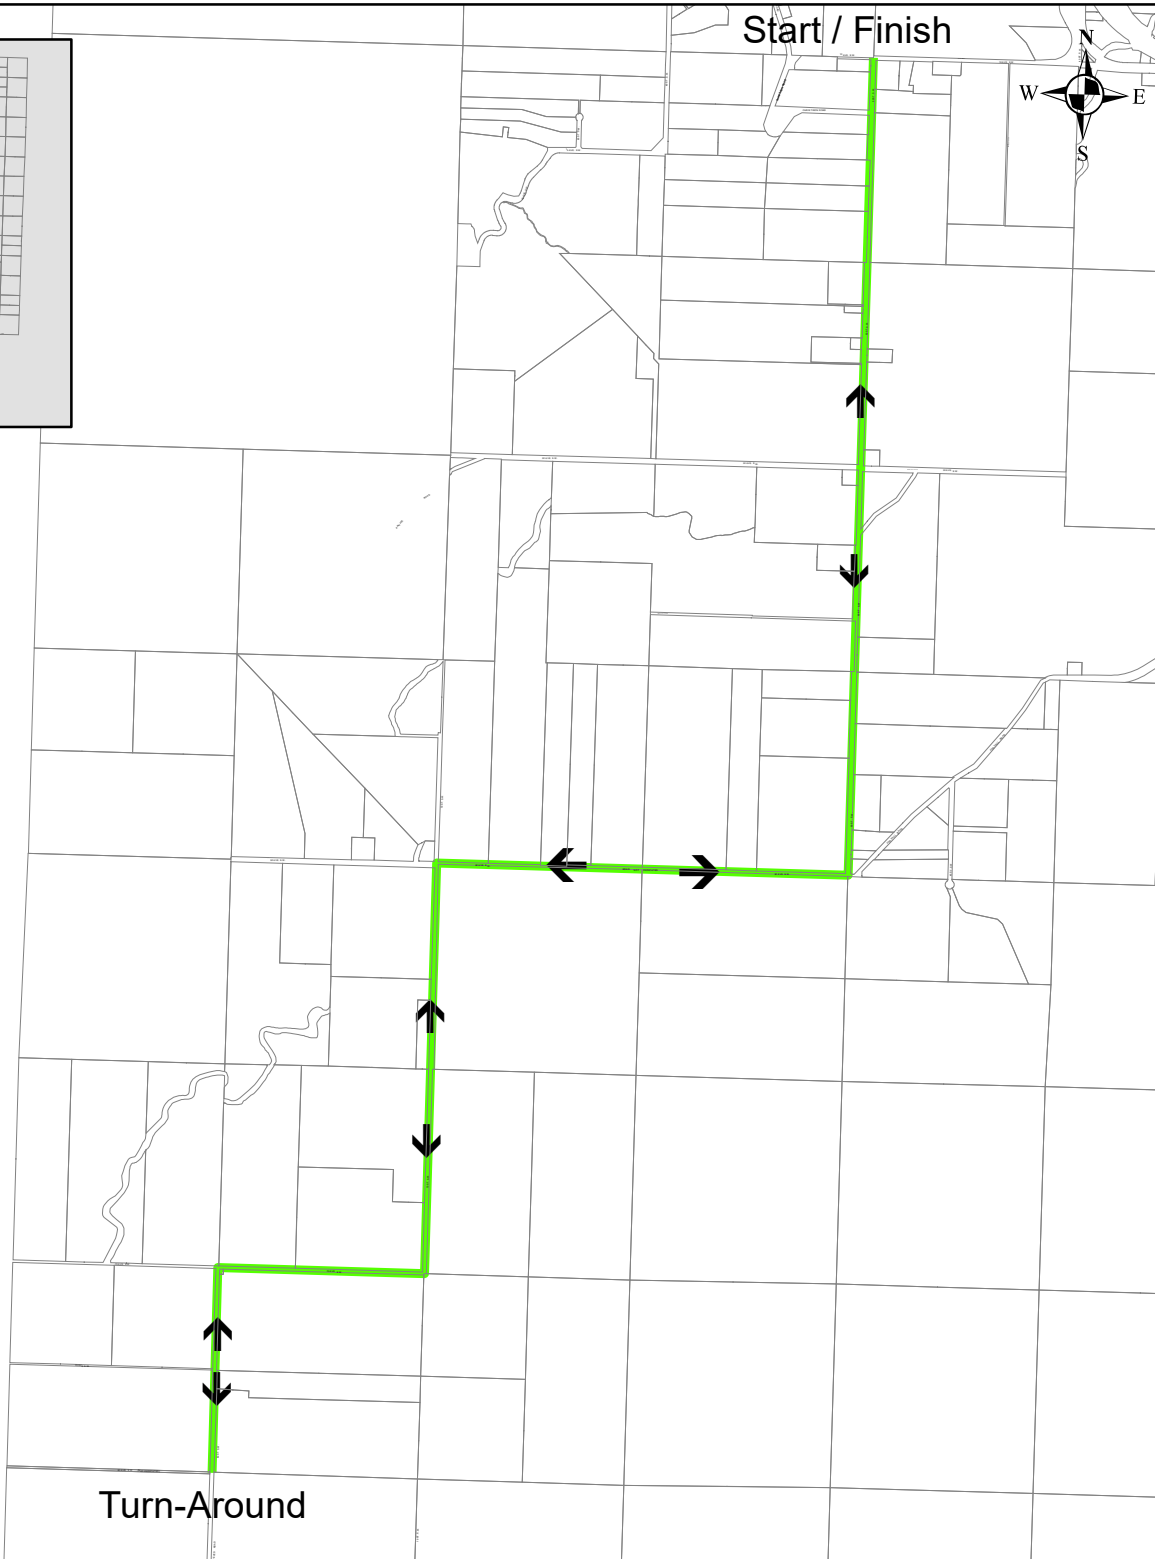

Road Closure

Alexander Street NE from Hudson Ave to Lakeshore Drive

From:
Sept 12, 2024 TIME: 12.00pm
To:
Sept 14, 2024 TIME: 9.00pm

Legend

 Road Closure

TRANS CANADA HIGHWAY

CITY OF **SALMON ARM**

Road Closure 5 Avenue SW from 3 St SW to 5 St SW

From:

Sept 11, 2024 10:00am to 4:00pm
Sept 12, 2024 10:00am to 4:00pm
Sept 13, 2024 8:00am to 2:00pm

Legend

-  Road Closure
-  East Detour
-  North Detour
-  South Detour
-  West Detour

Road Cycling
Road Race

LANES CLOSED

30 St SW, FootHill Road,
50 St SW, 10 Ave SW

**CLOCKWISE
TRAFFIC ONLY**

From:
September 11, 2024
7:00am to 1:00pm

Legend

 Event Route

Road Cycling Time Trial

**80 Street SW to
10 Avenue SW
EXPECT DELAYS**

From:
**September 12, 2024
7:00am to 1:00pm**

Legend

 Event Route

Road Cycling Hill Climb

40 Street NE EXPECT DELAYS

From:
September 13, 2024
7:00am to 12:00pm

Legend

 Event Route