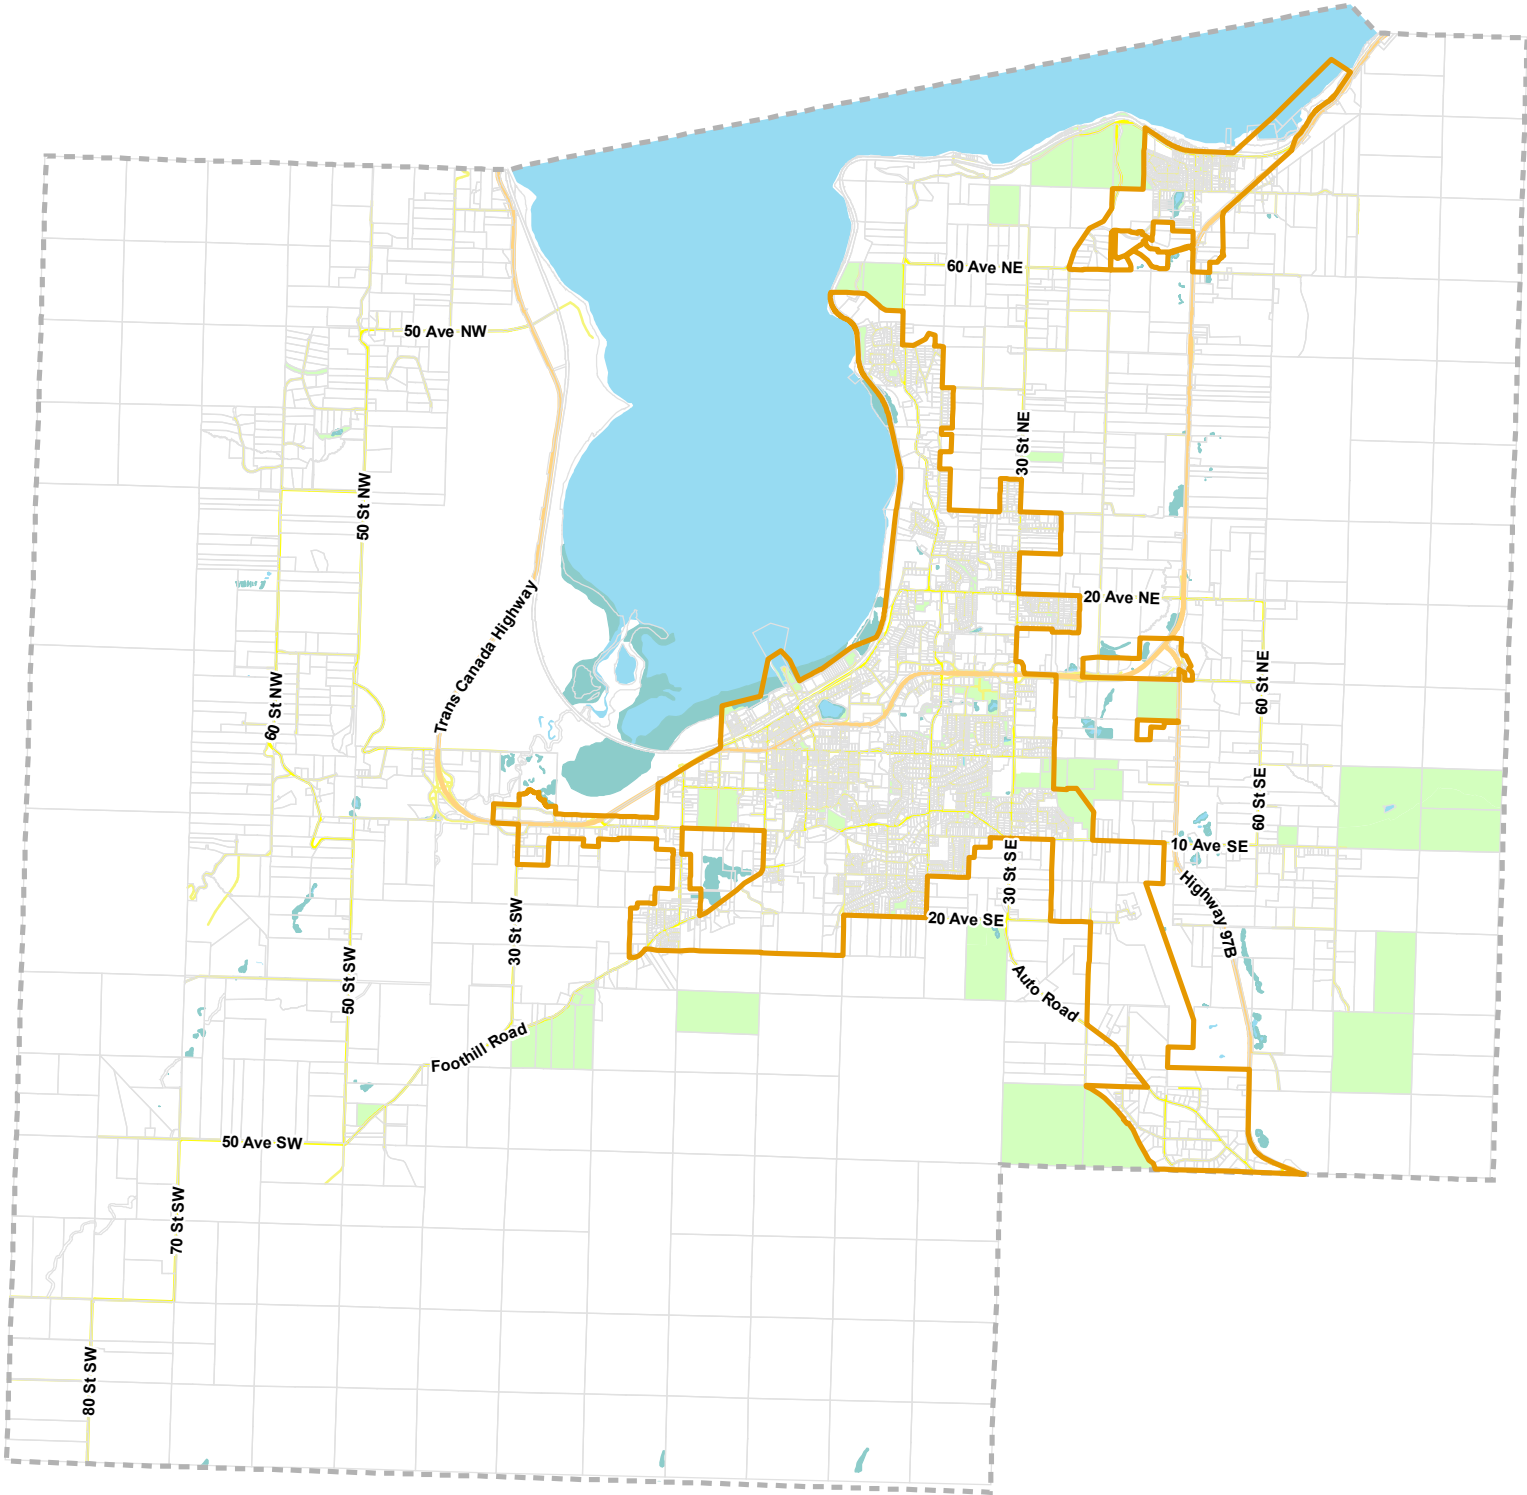

URBAN CONTAINMENT BOUNDARY

Legend

- City Boundary
- Urban Containment Boundary
- Parcels

Map Scale 1:75,000