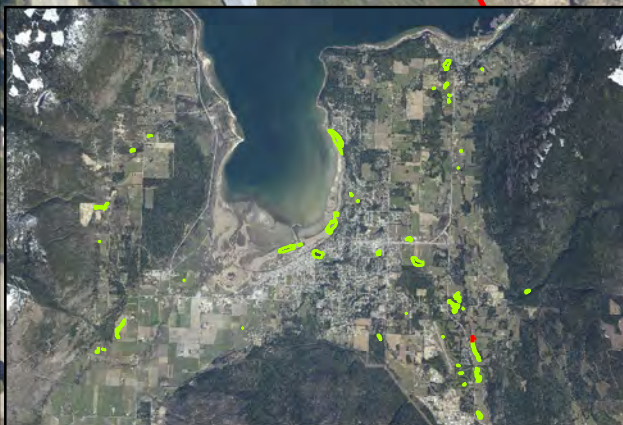

Wetland_Class

Class

- FI03 (Pacific Willow, Red-Osier Dogwood, Horsetail)
- Fm01 (Cottonwood, Snowberry, Rose)
- Fm02 (Cottonwood, Spruce, Red - Osier Dogwood)
- SW (Shallow Water)
- Wm00 (Orchard Grass)
- Wm01 (Beaked Sedge, Water Sedge)
- Wm05 (Cattail)
- Wm06 (Great Bulrush)
- Turtle_Nesting

Coordinate System: NAD 1983 UTM Zone 11N
Projection: Transverse Mercator
Datum: North American 1983
False Easting: 500,000.0000
False Northing: 0.0000
Central Meridian: -117.0000
Scale Factor: 0.9996
Latitude Of Origin: 0.0000
Units: Meter

1:2000

Created By: J.Rolph, Forsite Consulting
Date: 09/16/12