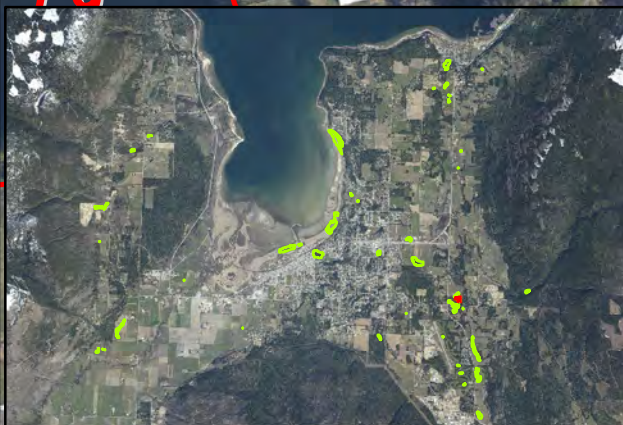

Wetland_Class

Class

- FI03 (Pacific Willow, Red-Osier Dogwood, Horsetail)
- Fm01 (Cottonwood, Snowberry, Rose)
- Fm02 (Cottonwood, Spruce, Red - Osier Dogwood)
- SW (Shallow Water)
- Wm00 (Orchard Grass)
- Wm01 (Beaked Sedge, Water Sedge)
- Wm05 (Cattail)
- Wm06 (Great Bulrush)
- Turtle_Nesting

Coordinate System: NAD 1983 UTM Zone 11N
Projection: Transverse Mercator
Datum: North American 1983
False Easting: 500,000.0000
False Northing: 0.0000
Central Meridian: -117.0000
Scale Factor: 0.9996
Latitude Of Origin: 0.0000
Units: Meter

1:2000

Created By: J.Rolph, Forsite Consulting
Date: 09/16/12