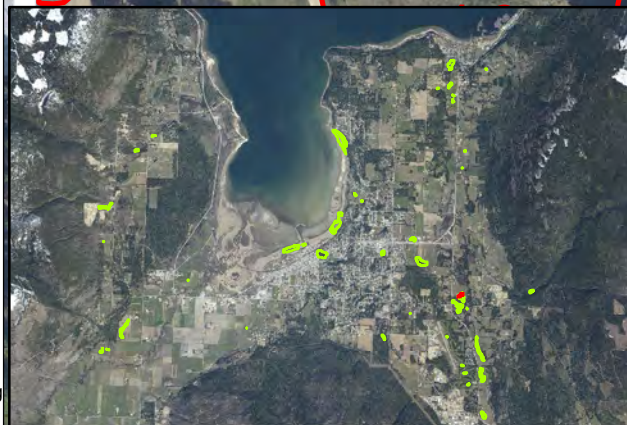

Wetland_Class

Class

- FI03 (Pacific Willow, Red-Osier Dogwood, Horsetail)
- Fm01 (Cottonwood, Snowberry, Rose)
- Fm02 (Cottonwood, Spruce, Red - Osier Dogwood)
- SW (Shallow Water)
- Wm00 (Orchard Grass)
- Wm01 (Beaked Sedge, Water Sedge)
- Wm05 (Cattail)
- Wm06 (Great Bulrush)
- Turtle_Nesting

Coordinate System: NAD 1983 UTM Zone 11N
Projection: Transverse Mercator
Datum: North American 1983
False Easting: 500,000.0000
False Northing: 0.0000
Central Meridian: -117.0000
Scale Factor: 0.9996
Latitude Of Origin: 0.0000
Units: Meter

1:2000

Created By: J.Rolph, Forsite Consulting
Date: 09/16/12