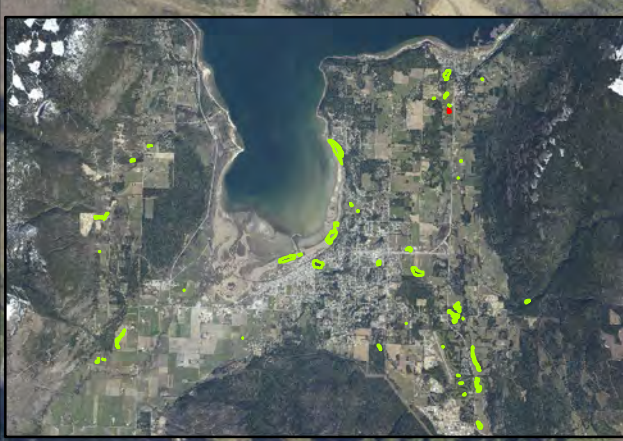

Wetland_Class

1. **Class**
2. F103 (Pacific Willow, Red-Osier Dogwood, Horsetail)
   - Fm01 (Cottonwood, Snowberry, Rose)
   - Fm02 (Cottonwood, Spruce, Red - Osier Dogwood)
   - SW (Shallow Water)
   - Wm00 (Orchard Grass)
   - Wm01 (Beaked Sedge, Water Sedge)
   - Wm05 (Cattail)
   - Wm06 (Great Bulrush)
   - Turtle_Nesting

Coordinate System: NAD 1983 UTM Zone 11N
Projection: Transverse Mercator
Datum: North American 1983
False Easting: 500,000.0000
False Northing: 0.0000
Central Meridian: -117.0000
Scale Factor: 0.9996
Latitude Of Origin: 0.0000
Units: Meter

1:2000

Created By: J.Rolph, Forsite Consulting
Date: 09/16/12