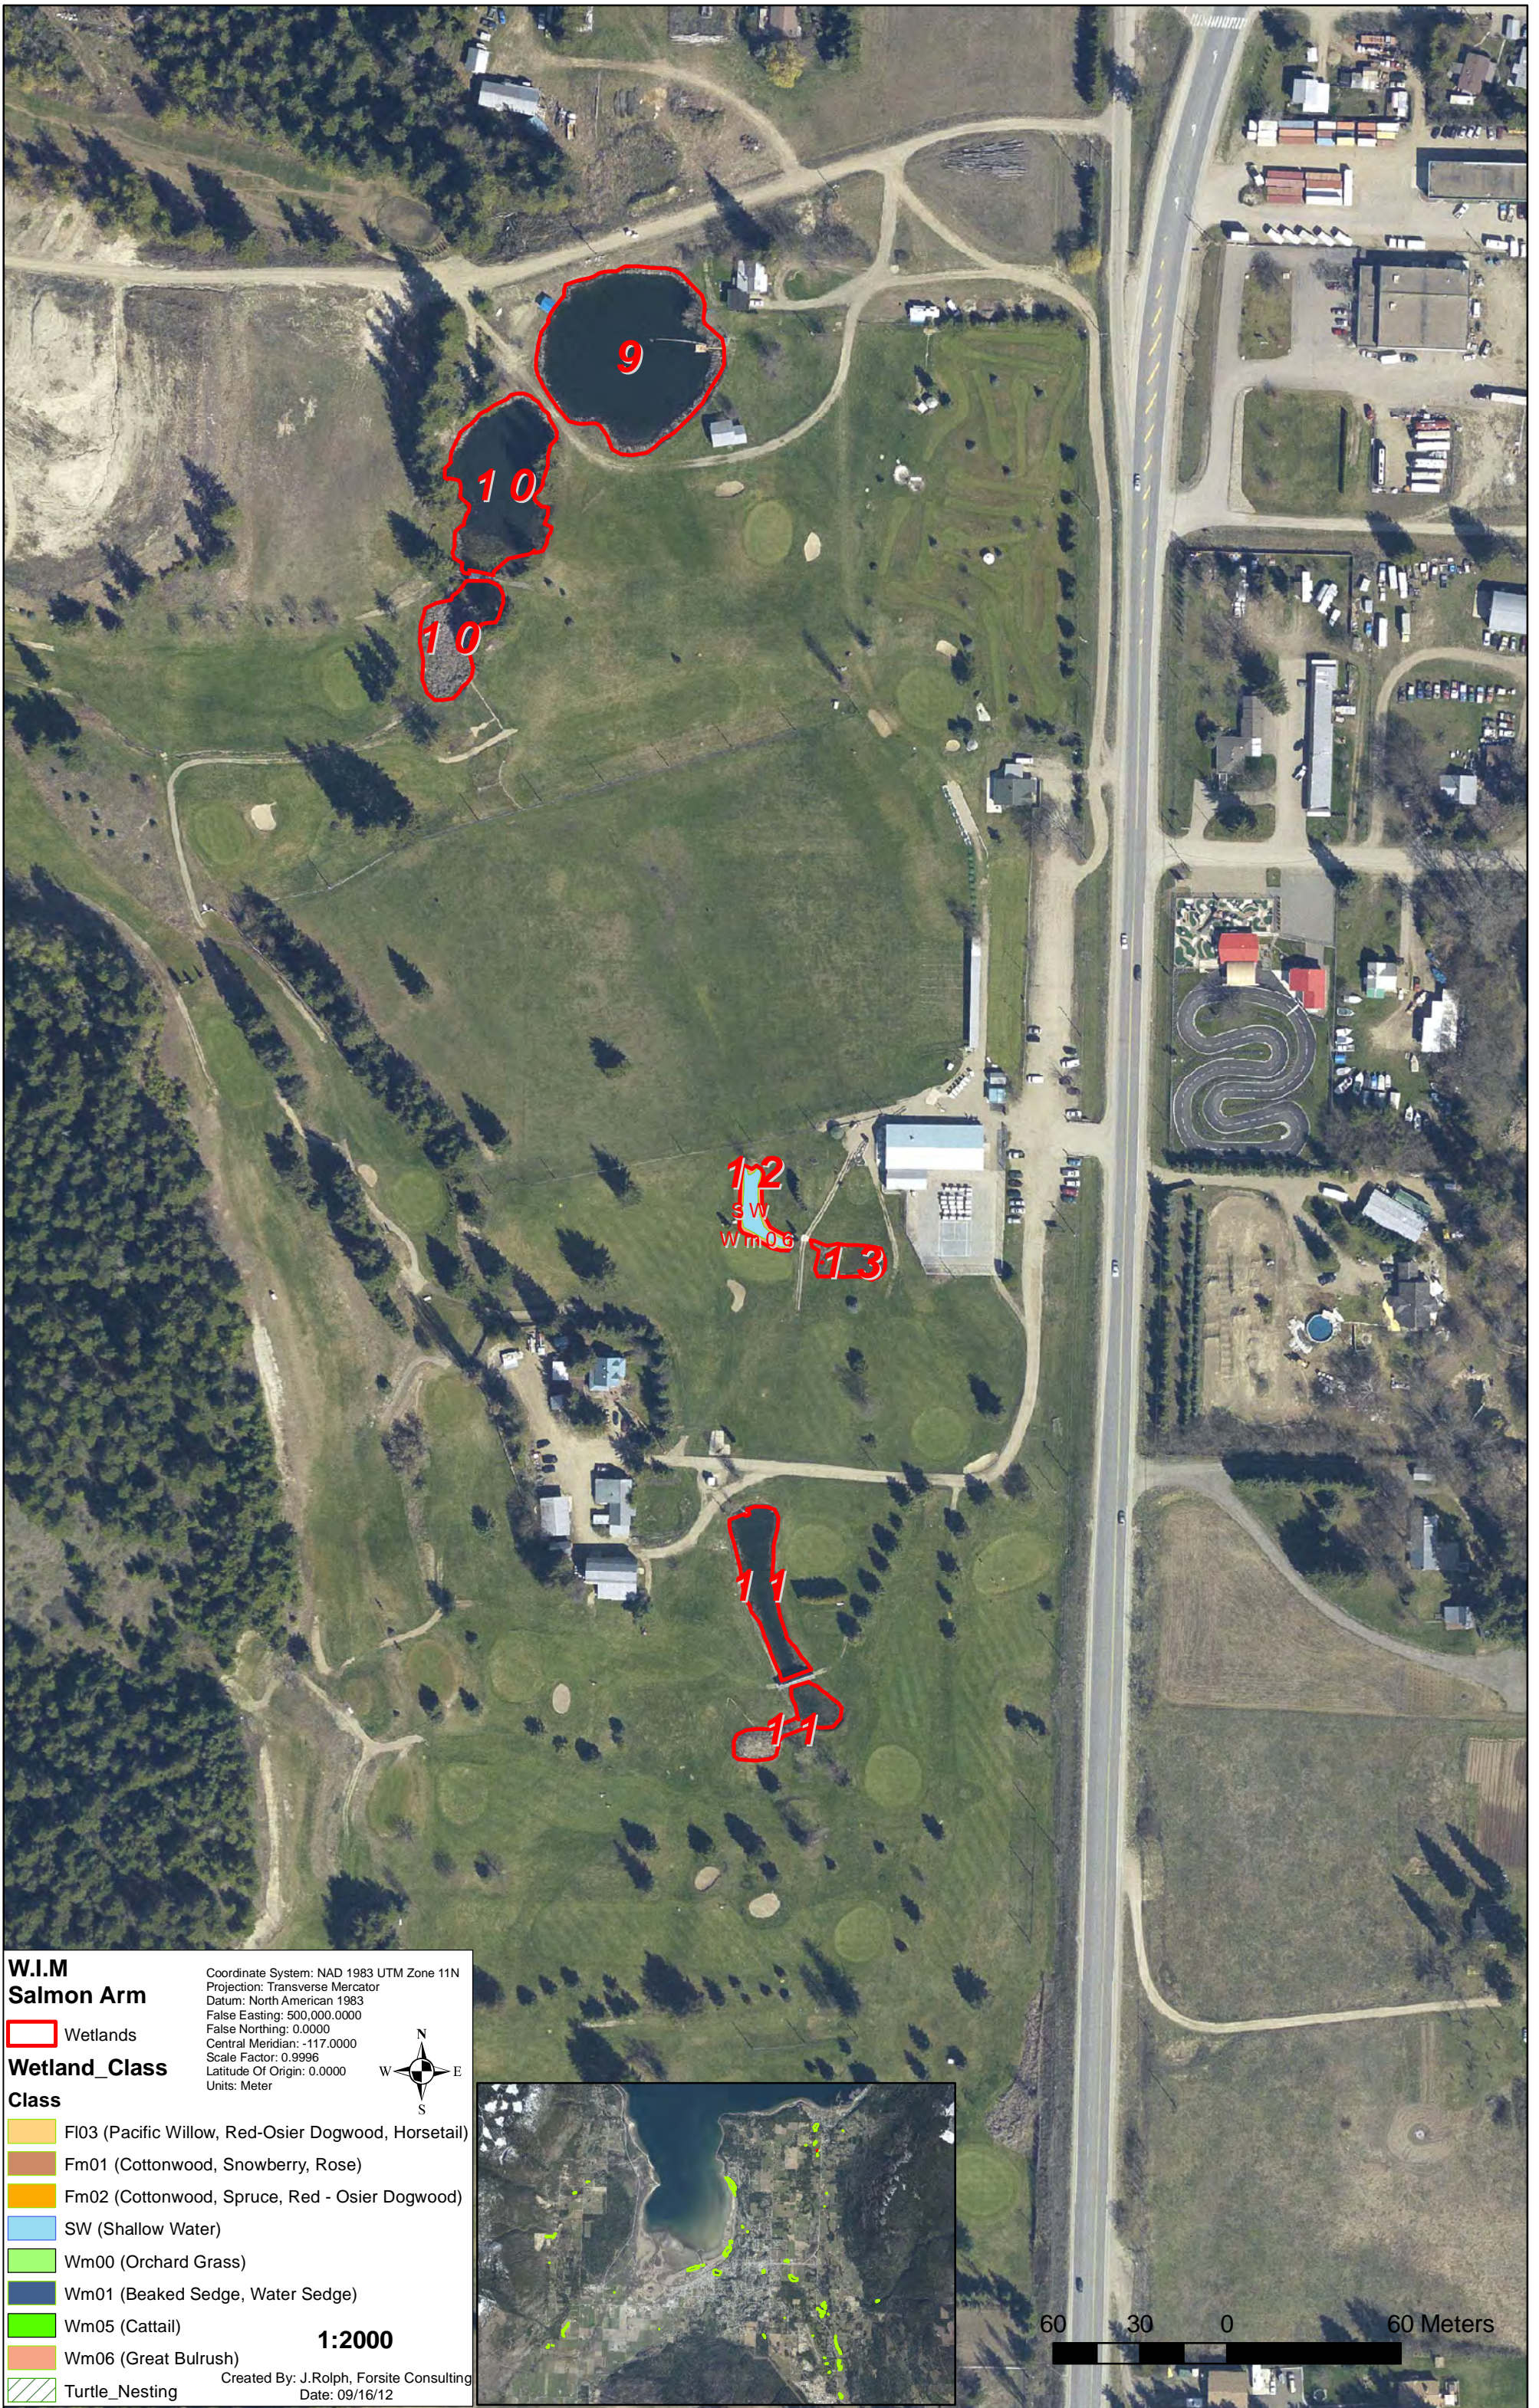

W.I.M
Salmon Arm

Wetlands

Wetland_Class

- Class**
- F103 (Pacific Willow, Red-Osier Dogwood, Horsetail)
 - Fm01 (Cottonwood, Snowberry, Rose)
 - Fm02 (Cottonwood, Spruce, Red - Osier Dogwood)
 - SW (Shallow Water)
 - Wm00 (Orchard Grass)
 - Wm01 (Beaked Sedge, Water Sedge)
 - Wm05 (Cattail)
 - Wm06 (Great Bulrush)
 - Turtle_Nesting

1:2000

Created By: J.Rolph, Forsite Consulting
 Date: 09/16/12

**W.I.M
Salmon Arm**

Wetlands

Wetland_Class

- Class**
- F103 (Pacific Willow, Red-Osier Dogwood, Horsetail)
 - Fm01 (Cottonwood, Snowberry, Rose)
 - Fm02 (Cottonwood, Spruce, Red - Osier Dogwood)
 - SW (Shallow Water)
 - Wm00 (Orchard Grass)
 - Wm01 (Beaked Sedge, Water Sedge)
 - Wm05 (Cattail)
 - Wm06 (Great Bulrush)
 - Turtle_Nesting

1:2000

Created By: J.Rolph, Forsite Consulting
 Date: 09/16/12

60 30 0 60 Meters

**W.I.M
Salmon Arm**

Wetlands

Wetland_Class

- Class**
- FI03 (Pacific Willow, Red-Osier Dogwood, Horsetail)
 - Fm01 (Cottonwood, Snowberry, Rose)
 - Fm02 (Cottonwood, Spruce, Red - Osier Dogwood)
 - SW (Shallow Water)
 - Wm00 (Orchard Grass)
 - Wm01 (Beaked Sedge, Water Sedge)
 - Wm05 (Cattail)
 - Wm06 (Great Bulrush)
 - Turtle_Nesting