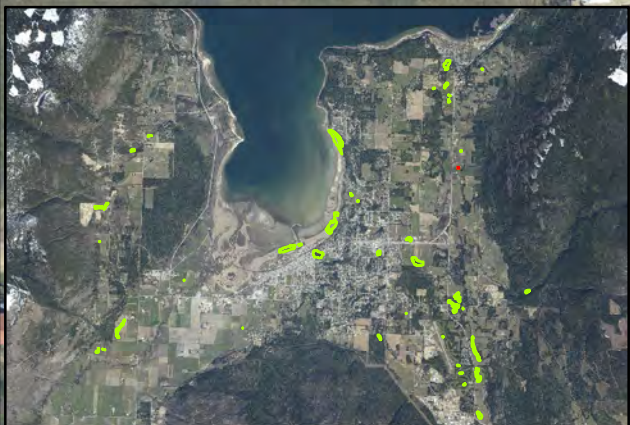

Wetland_Class

1. **Class**
2. FI03 (Pacific Willow, Red-Osier Dogwood, Horsetail)
   - Fm01 (Cottonwood, Snowberry, Rose)
   - Fm02 (Cottonwood, Spruce, Red - Osier Dogwood)
   - SW (Shallow Water)
   - Wm00 (Orchard Grass)
   - Wm01 (Beaked Sedge, Water Sedge)
   - Wm05 (Cattail)
   - Wm06 (Great Bulrush)
   - Turtle_Nesting

Coordinate System: NAD 1983 UTM Zone 11N
Projection: Transverse Mercator
Datum: North American 1983
False Easting: 500,000.0000
False Northing: 0.0000
Central Meridian: -117.0000
Scale Factor: 0.9996
Latitude Of Origin: 0.0000
Units: Meter

1:2000

Created By: J.Rolph, Forsite Consulting
Date: 09/16/12