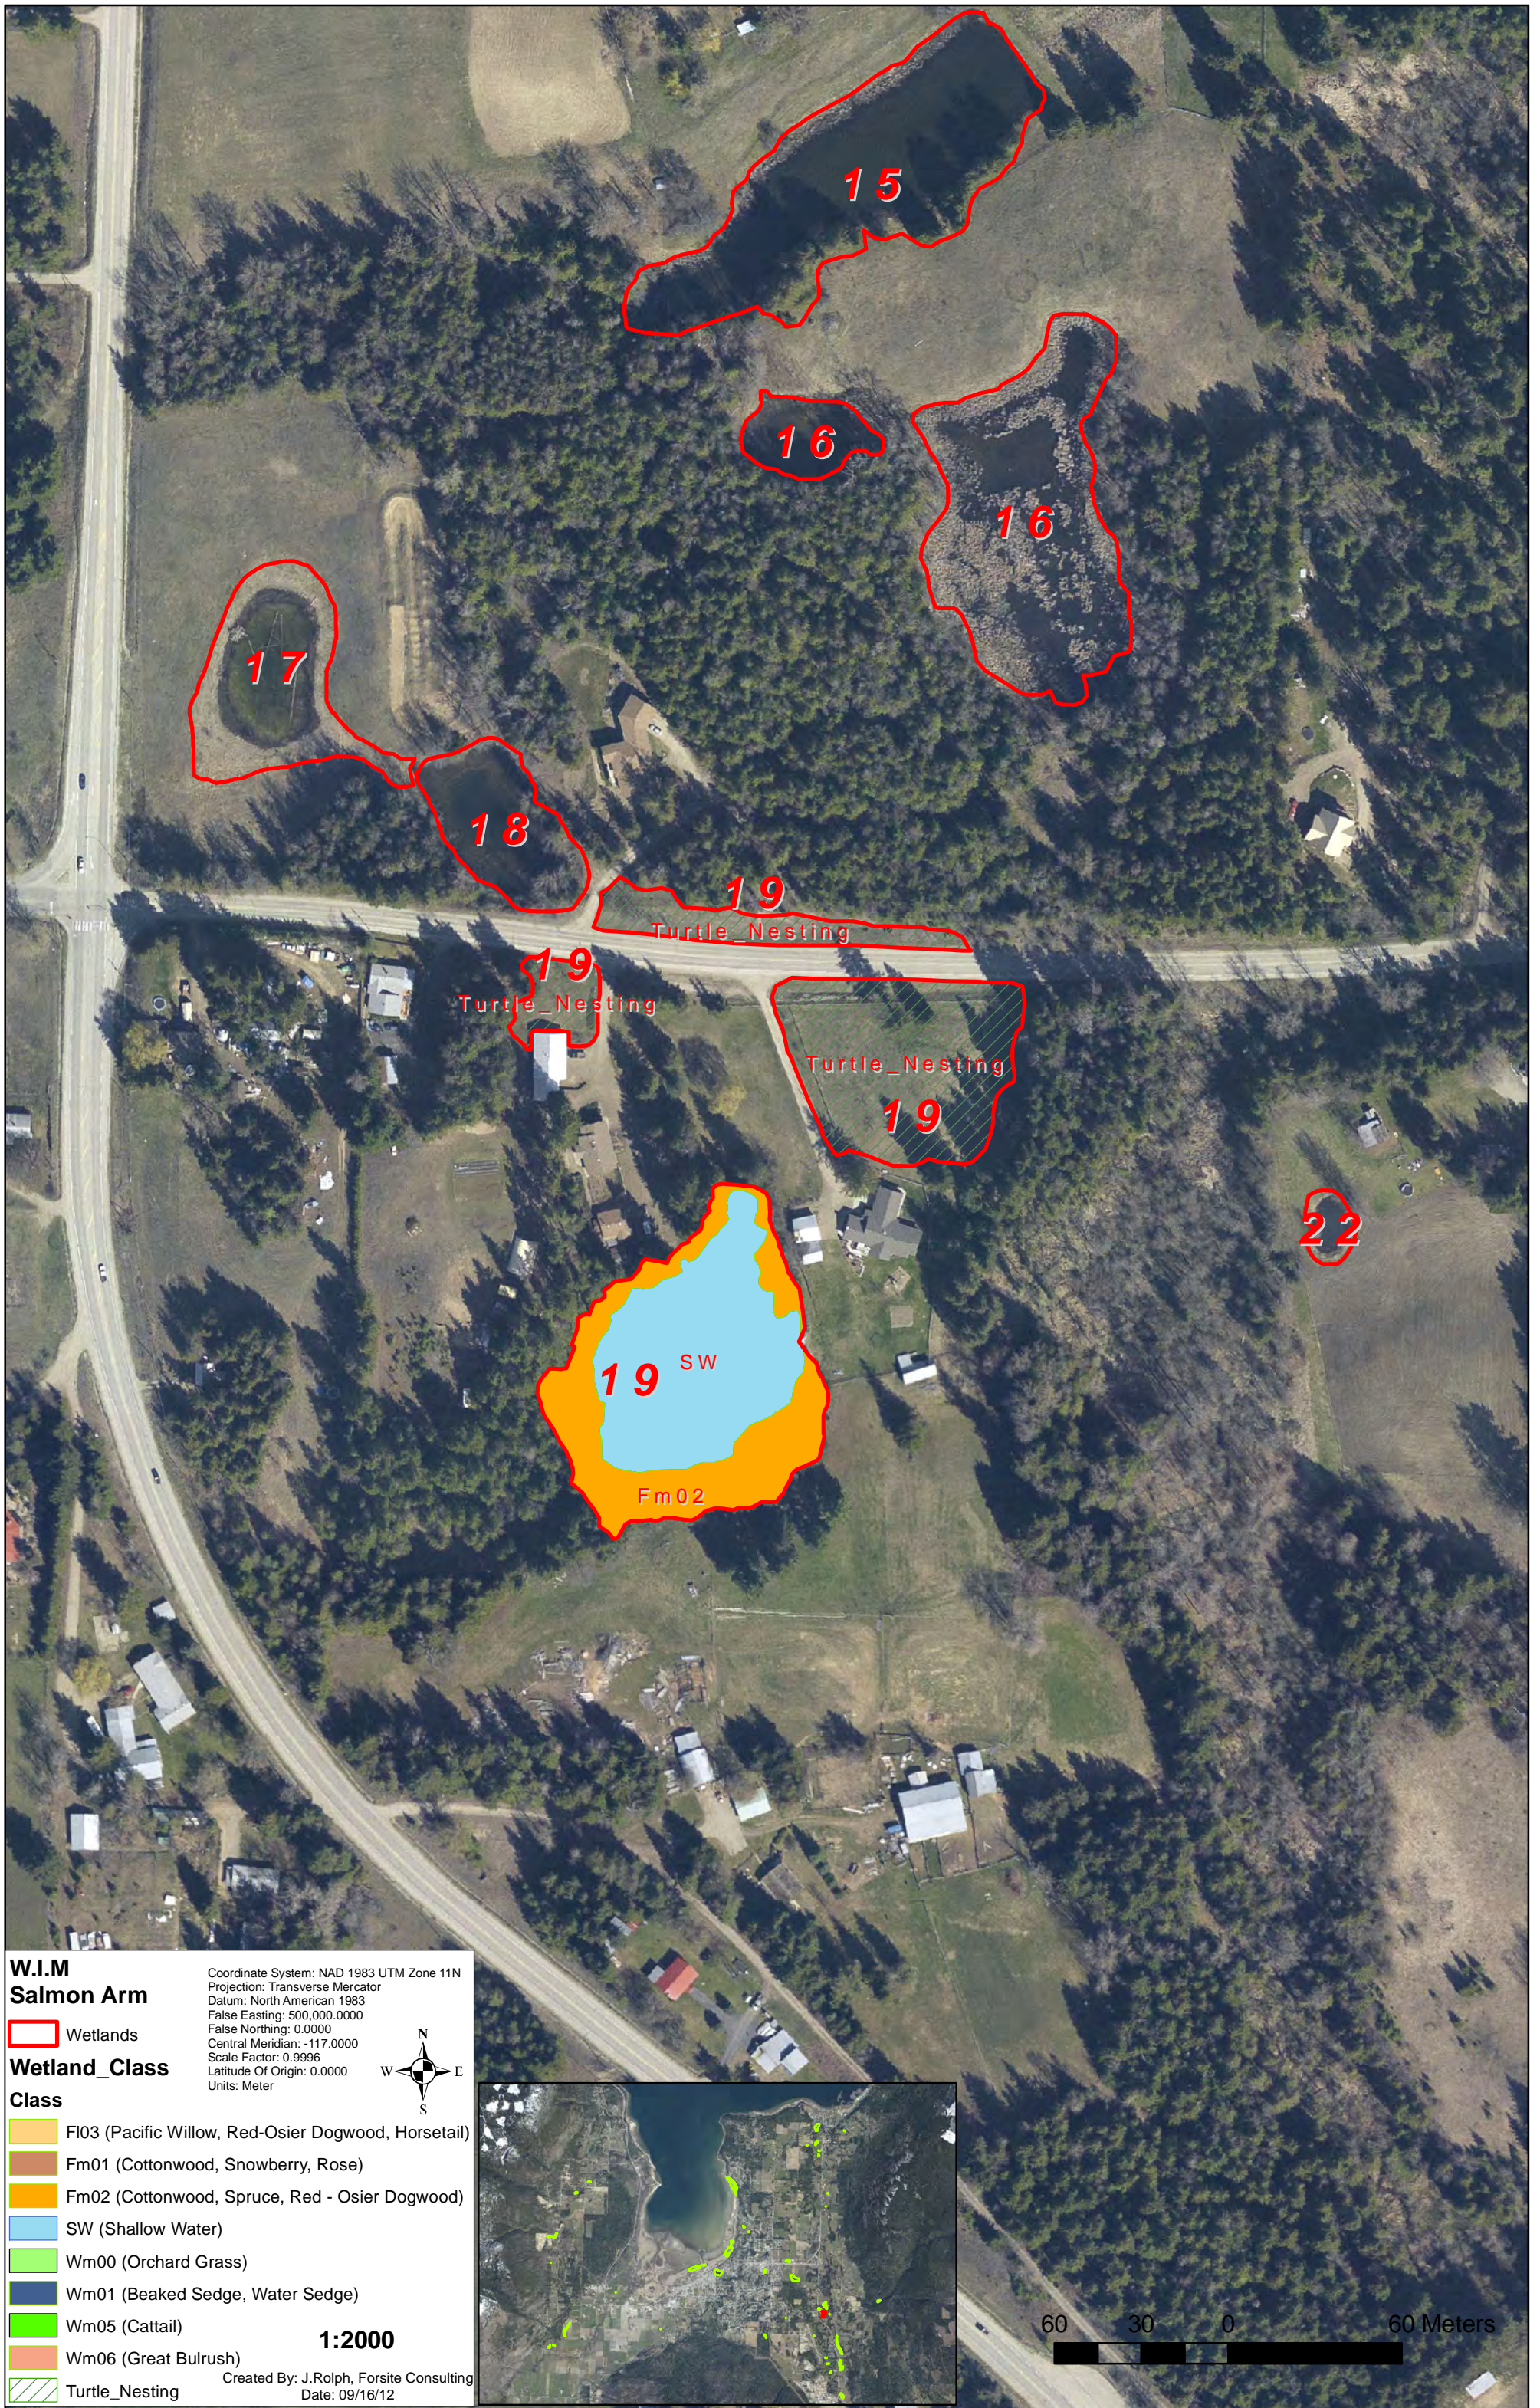

1:2000

Created By: J.Rolph, Forsite Consulting
 Date: 09/16/12

60 30 0 60 Meters

**W.I.M
Salmon Arm**

Wetlands

Wetland_Class

Class

- FI03 (Pacific Willow, Red-Osier Dogwood, Horsetail)
- Fm01 (Cottonwood, Snowberry, Rose)
- Fm02 (Cottonwood, Spruce, Red - Osier Dogwood)
- SW (Shallow Water)
- Wm00 (Orchard Grass)
- Wm01 (Beaked Sedge, Water Sedge)
- Wm05 (Cattail)
- Wm06 (Great Bulrush)
- Turtle_Nesting

1:2000

Created By: J.Rolph, Forsite Consulting
 Date: 09/16/12

60 30 0 60 Meters

**W.I.M
Salmon Arm**

Wetlands

Wetland_Class

- Class**
- F103 (Pacific Willow, Red-Osier Dogwood, Horsetail)
 - Fm01 (Cottonwood, Snowberry, Rose)
 - Fm02 (Cottonwood, Spruce, Red - Osier Dogwood)
 - SW (Shallow Water)
 - Wm00 (Orchard Grass)
 - Wm01 (Beaked Sedge, Water Sedge)
 - Wm05 (Cattail)
 - Wm06 (Great Bulrush)
 - Turtle_Nesting