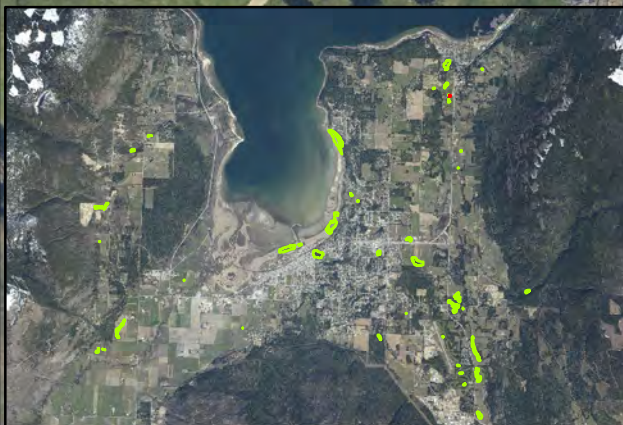

Wetland_Class

1. **Class**
2. F103 (Pacific Willow, Red-Osier Dogwood, Horsetail)
   - Fm01 (Cottonwood, Snowberry, Rose)
   - Fm02 (Cottonwood, Spruce, Red - Osier Dogwood)
   - SW (Shallow Water)
   - Wm00 (Orchard Grass)
   - Wm01 (Beaked Sedge, Water Sedge)
   - Wm05 (Cattail)
   - Wm06 (Great Bulrush)
   - Turtle_Nesting

Coordinate System: NAD 1983 UTM Zone 11N
Projection: Transverse Mercator
Datum: North American 1983
False Easting: 500,000.0000
False Northing: 0.0000
Central Meridian: -117.0000
Scale Factor: 0.9996
Latitude Of Origin: 0.0000
Units: Meter

1:2000

Created By: J.Rolph, Forsite Consulting
Date: 09/16/12