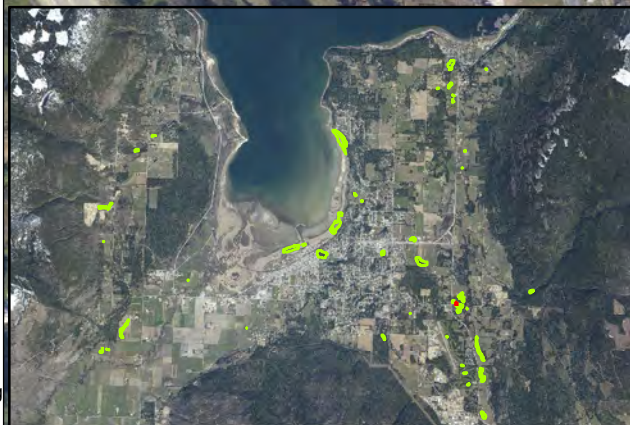

Wetland_Class

Class

- FI03 (Pacific Willow, Red-Osier Dogwood, Horsetail)
- Fm01 (Cottonwood, Snowberry, Rose)
- Fm02 (Cottonwood, Spruce, Red - Osier Dogwood)
- SW (Shallow Water)
- Wm00 (Orchard Grass)
- Wm01 (Beaked Sedge, Water Sedge)
- Wm05 (Cattail)
- Wm06 (Great Bulrush)
- Turtle_Nesting

Coordinate System: NAD 1983 UTM Zone 11N
Projection: Transverse Mercator
Datum: North American 1983
False Easting: 500,000.0000
False Northing: 0.0000
Central Meridian: -117.0000
Scale Factor: 0.9996
Latitude Of Origin: 0.0000
Units: Meter

1:2000

Created By: J.Rolph, Forsite Consulting
Date: 09/16/12