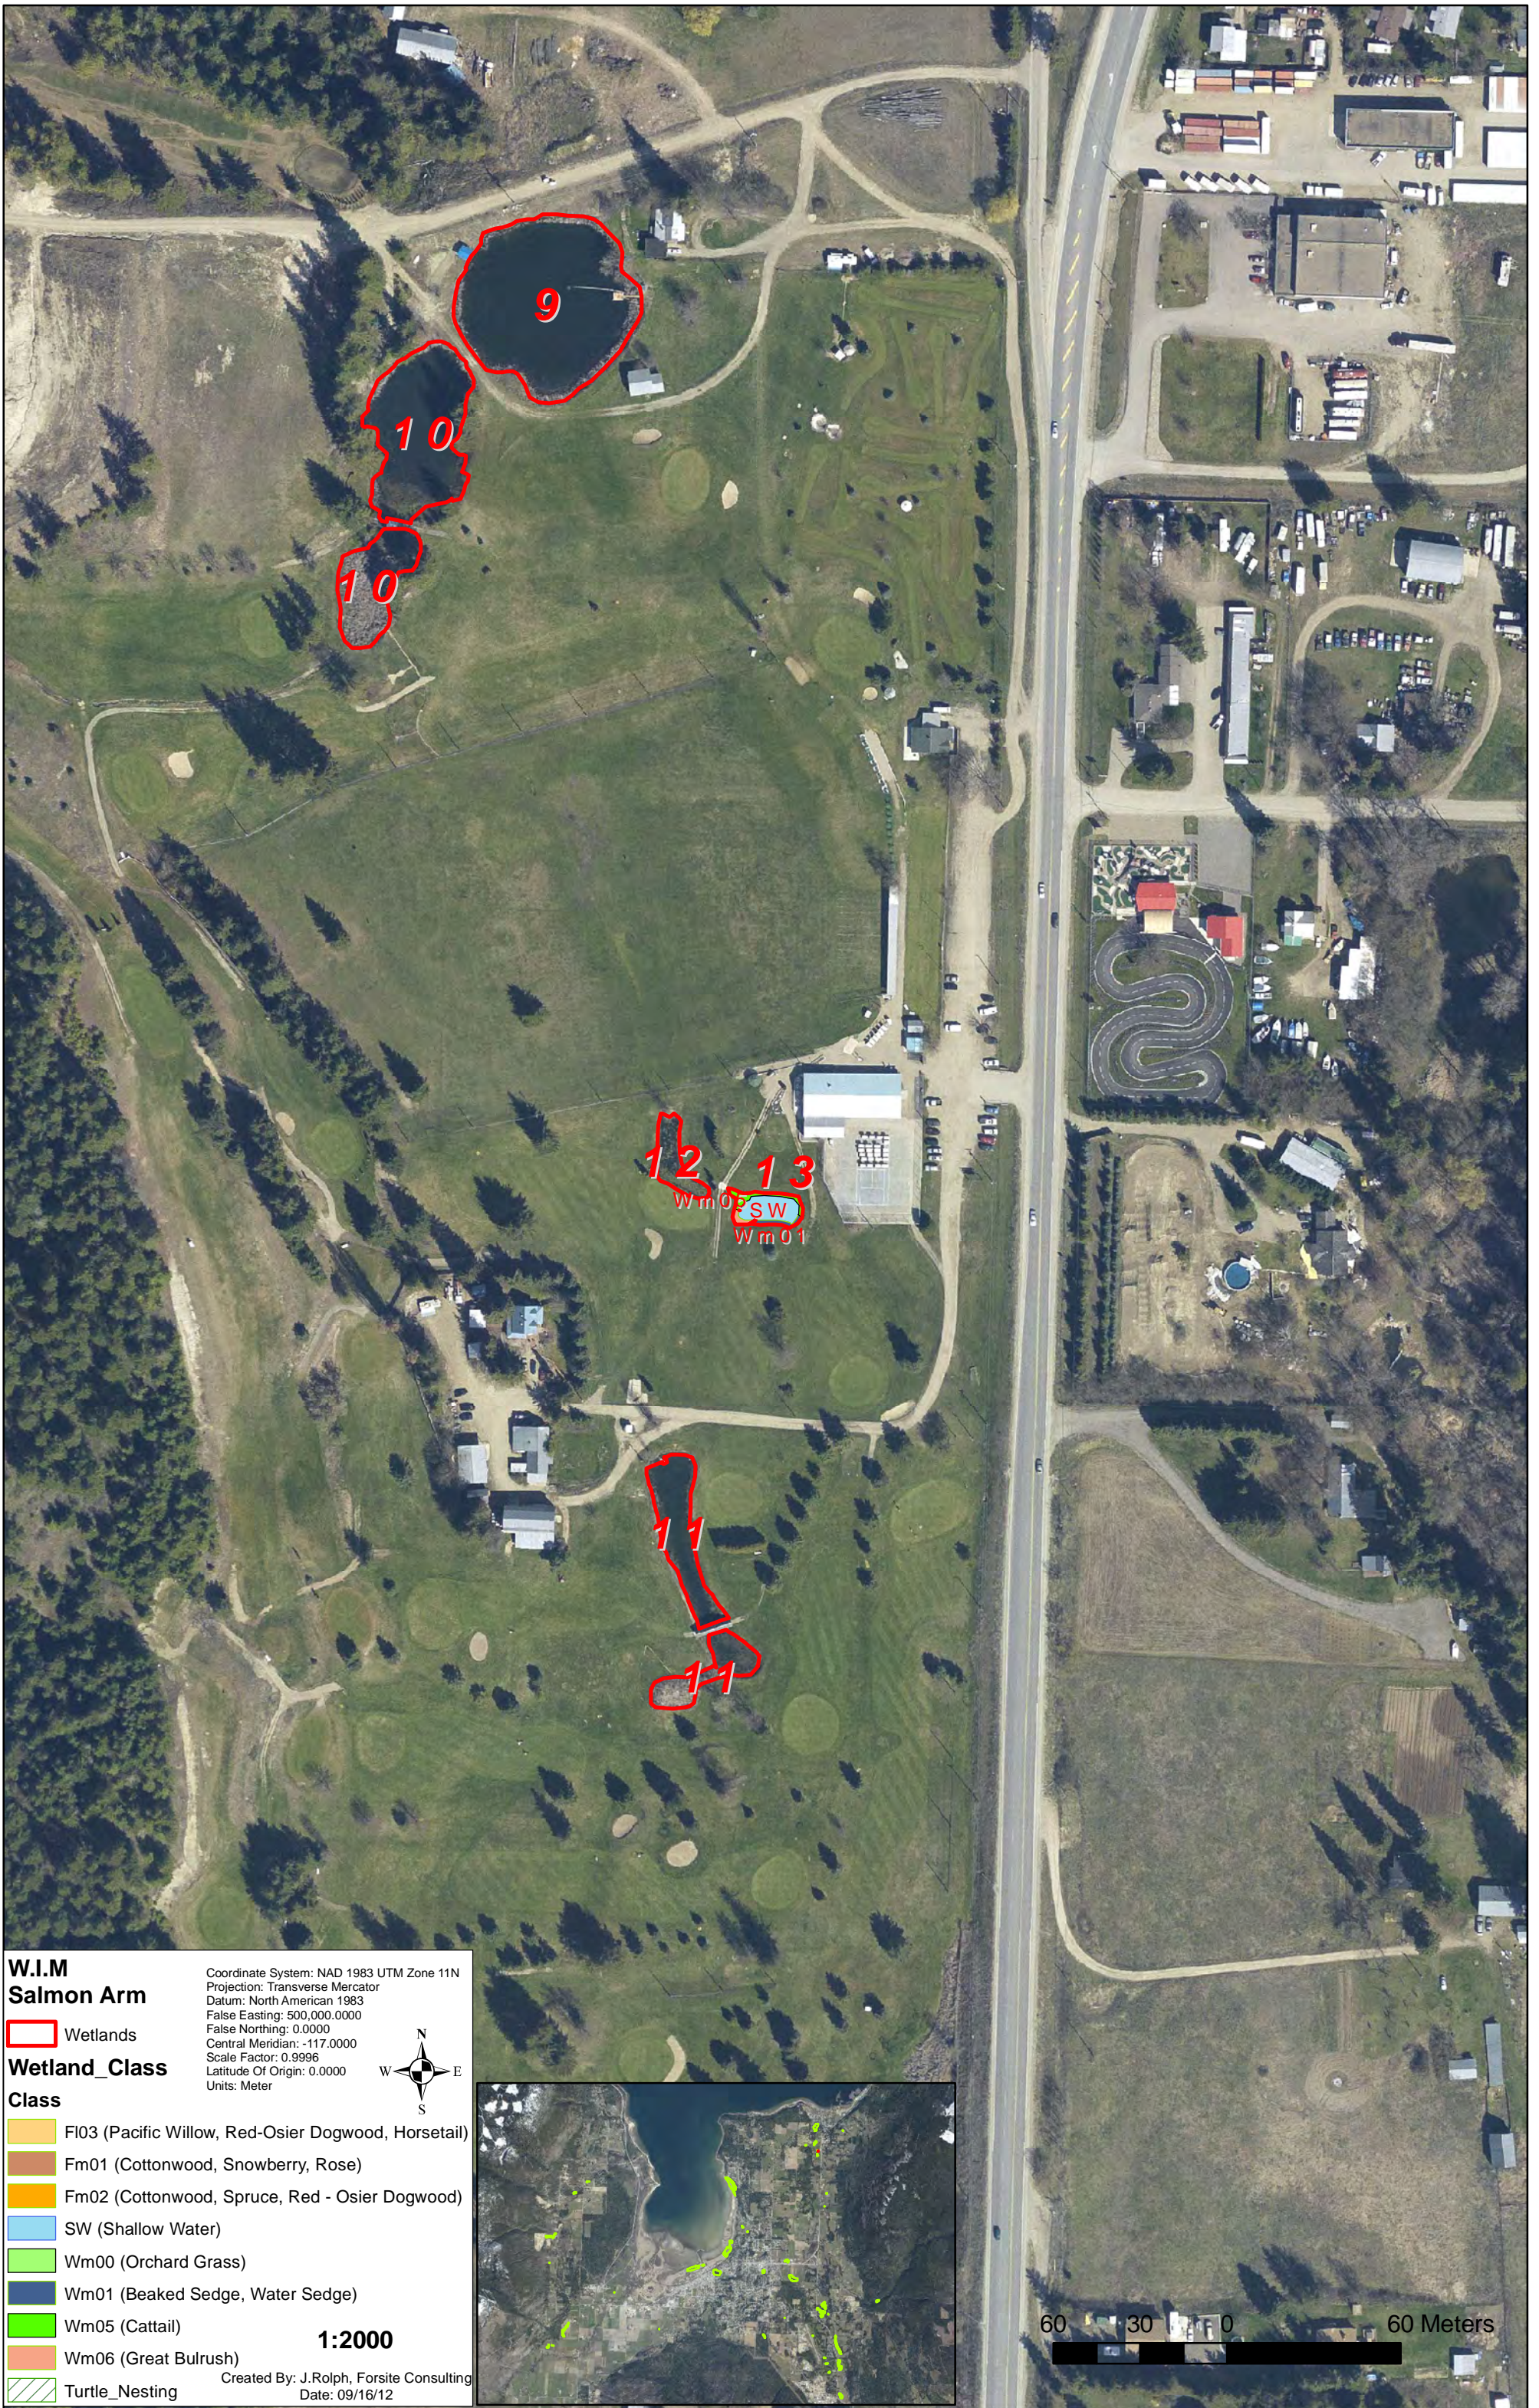

W.I.M
Salmon Arm

Wetlands

Wetland_Class

- Class**
- F103 (Pacific Willow, Red-Osier Dogwood, Horsetail)
 - Fm01 (Cottonwood, Snowberry, Rose)
 - Fm02 (Cottonwood, Spruce, Red - Osier Dogwood)
 - SW (Shallow Water)
 - Wm00 (Orchard Grass)
 - Wm01 (Beaked Sedge, Water Sedge)
 - Wm05 (Cattail)
 - Wm06 (Great Bulrush)
 - Turtle_Nesting

1:2000

Created By: J.Rolph, Forsite Consulting
 Date: 09/16/12

**W.I.M
Salmon Arm**

Wetlands

Wetland_Class

- Class**
- F103 (Pacific Willow, Red-Osier Dogwood, Horsetail)
 - Fm01 (Cottonwood, Snowberry, Rose)
 - Fm02 (Cottonwood, Spruce, Red - Osier Dogwood)
 - SW (Shallow Water)
 - Wm00 (Orchard Grass)
 - Wm01 (Beaked Sedge, Water Sedge)
 - Wm05 (Cattail)
 - Wm06 (Great Bulrush)
 - Turtle_Nesting

1:2000

Created By: J.Rolph, Forsite Consulting
 Date: 09/16/12

60 30 0 60 Meters

**W.I.M
Salmon Arm**

Wetlands

Wetland_Class

- Class**
- FI03 (Pacific Willow, Red-Osier Dogwood, Horsetail)
 - Fm01 (Cottonwood, Snowberry, Rose)
 - Fm02 (Cottonwood, Spruce, Red - Osier Dogwood)
 - SW (Shallow Water)
 - Wm00 (Orchard Grass)
 - Wm01 (Beaked Sedge, Water Sedge)
 - Wm05 (Cattail)
 - Wm06 (Great Bulrush)
 - Turtle_Nesting