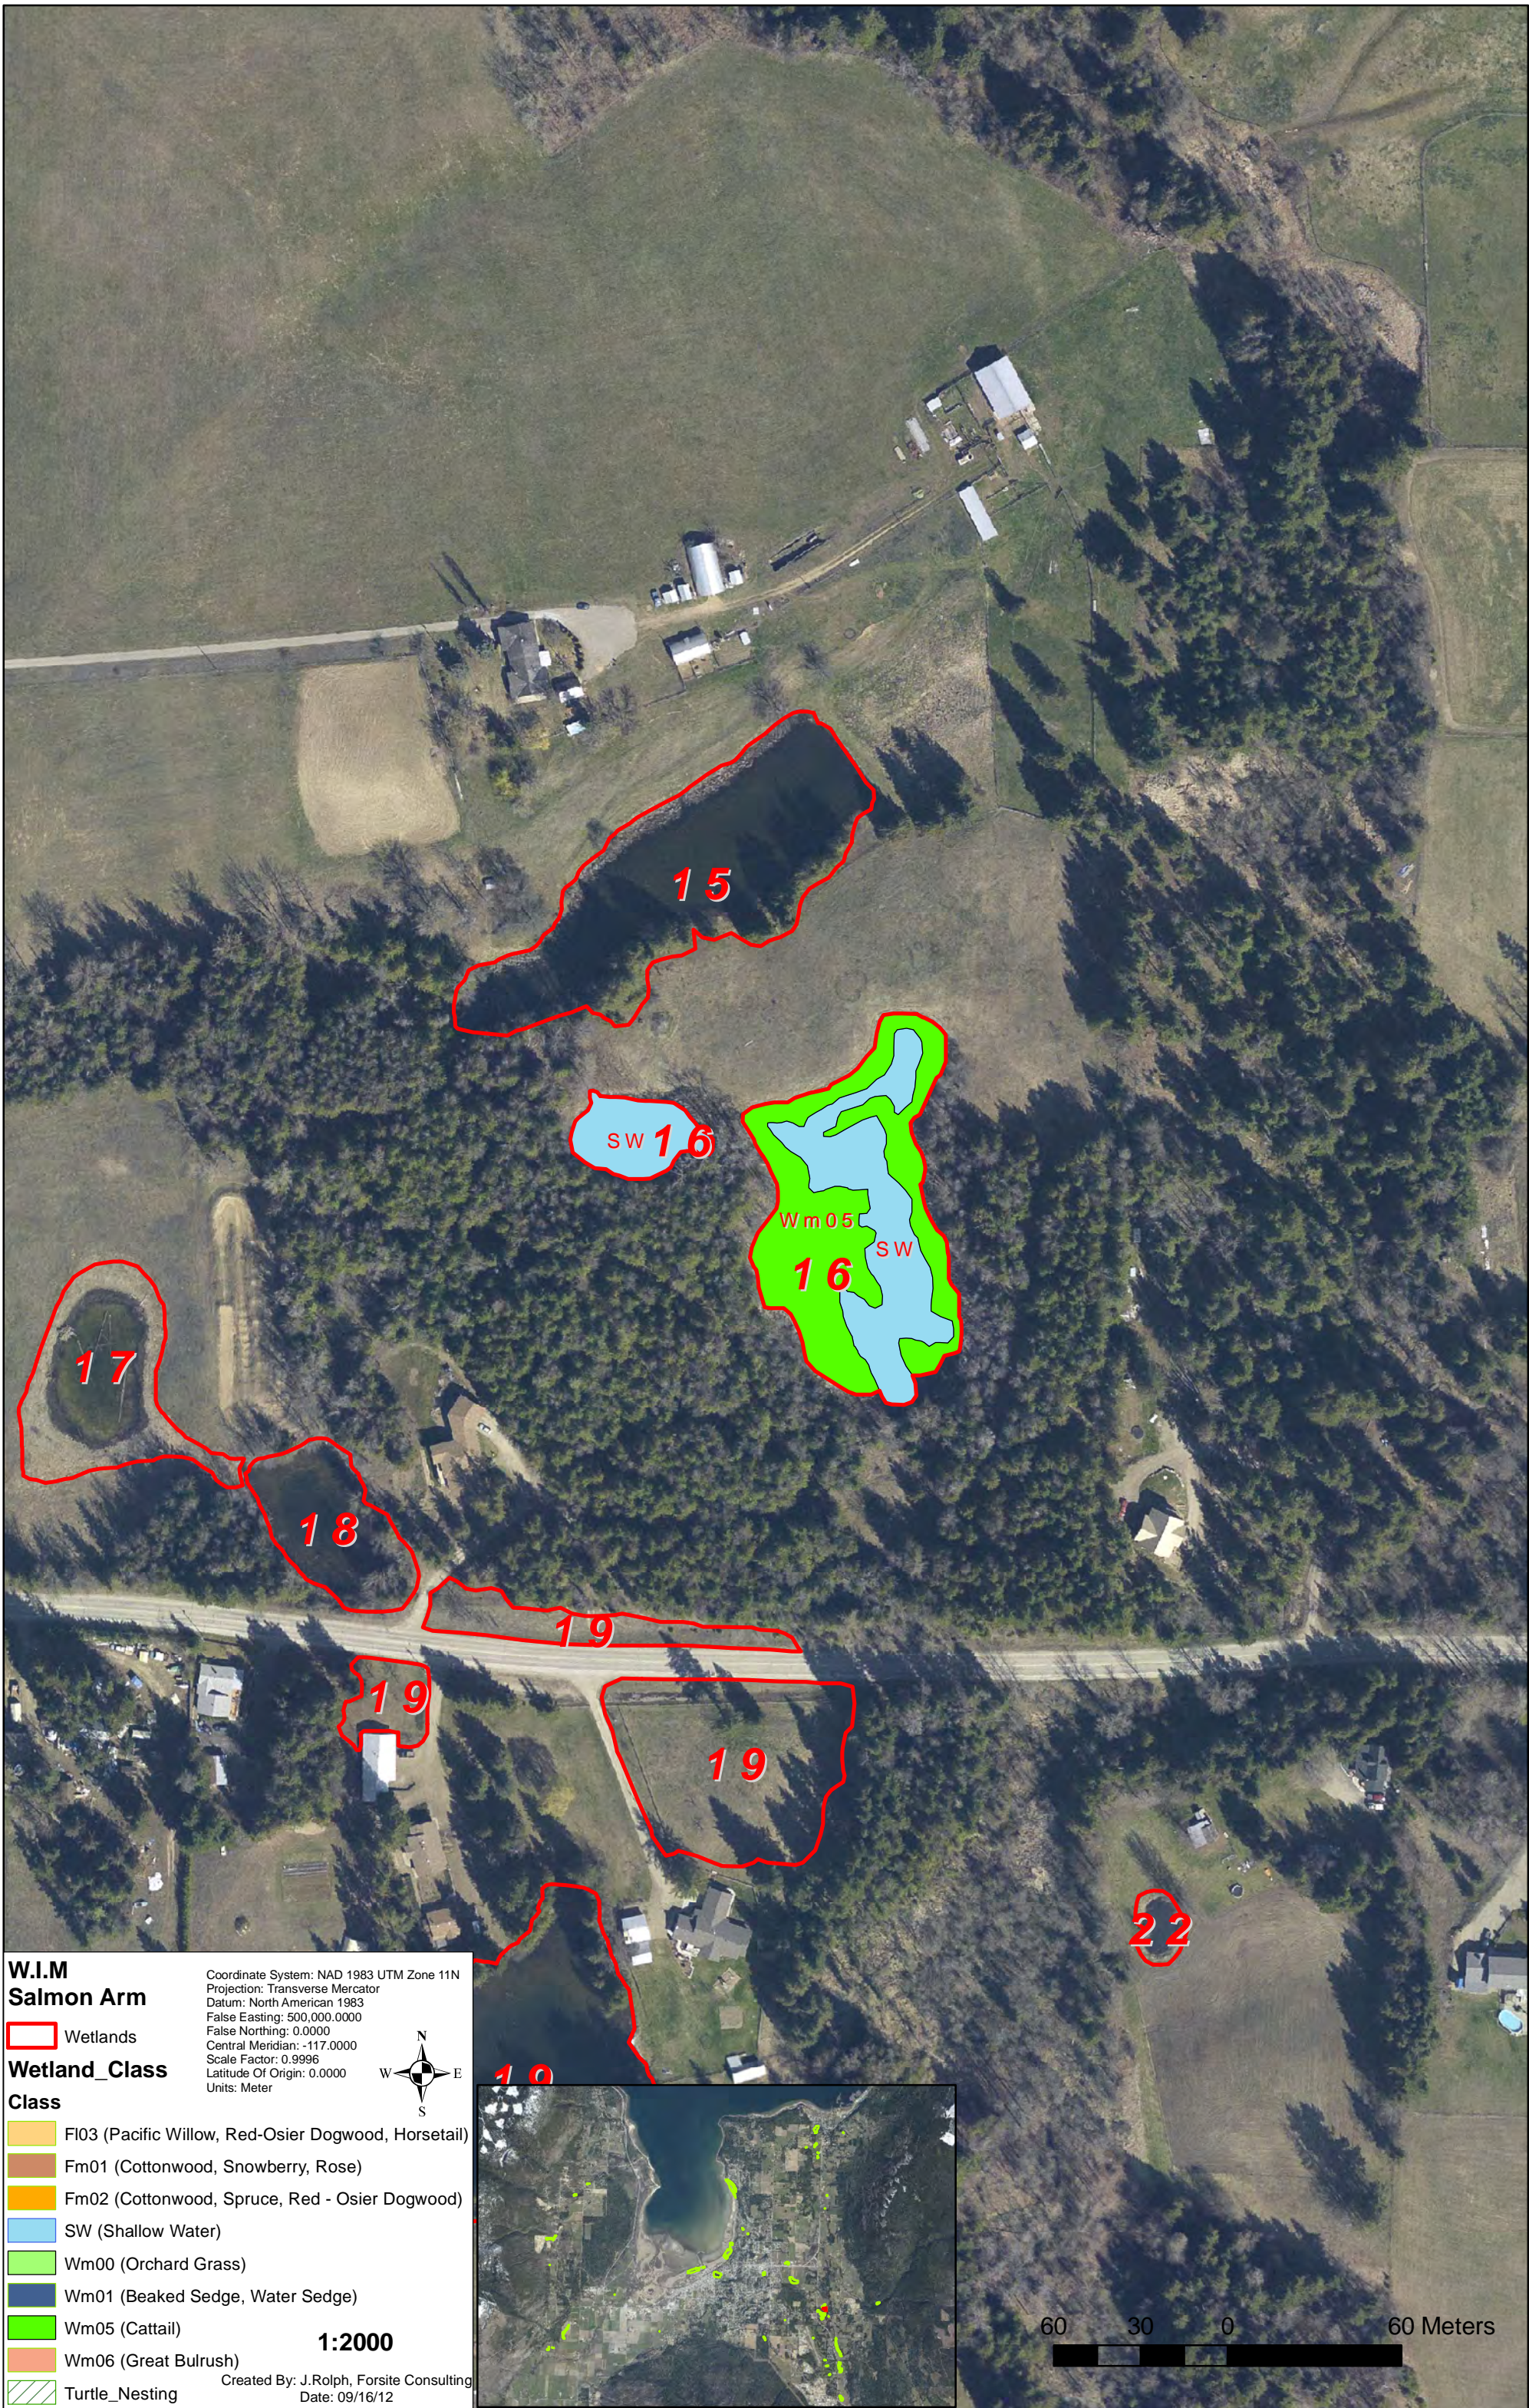

1:2000

Created By: J.Rolph, Forsite Consulting
 Date: 09/16/12

60 30 0 60 Meters

**W.I.M
Salmon Arm**

Wetlands

Wetland_Class

Class

- FI03 (Pacific Willow, Red-Osier Dogwood, Horsetail)
- Fm01 (Cottonwood, Snowberry, Rose)
- Fm02 (Cottonwood, Spruce, Red - Osier Dogwood)
- SW (Shallow Water)
- Wm00 (Orchard Grass)
- Wm01 (Beaked Sedge, Water Sedge)
- Wm05 (Cattail)
- Wm06 (Great Bulrush)
- Turtle_Nesting