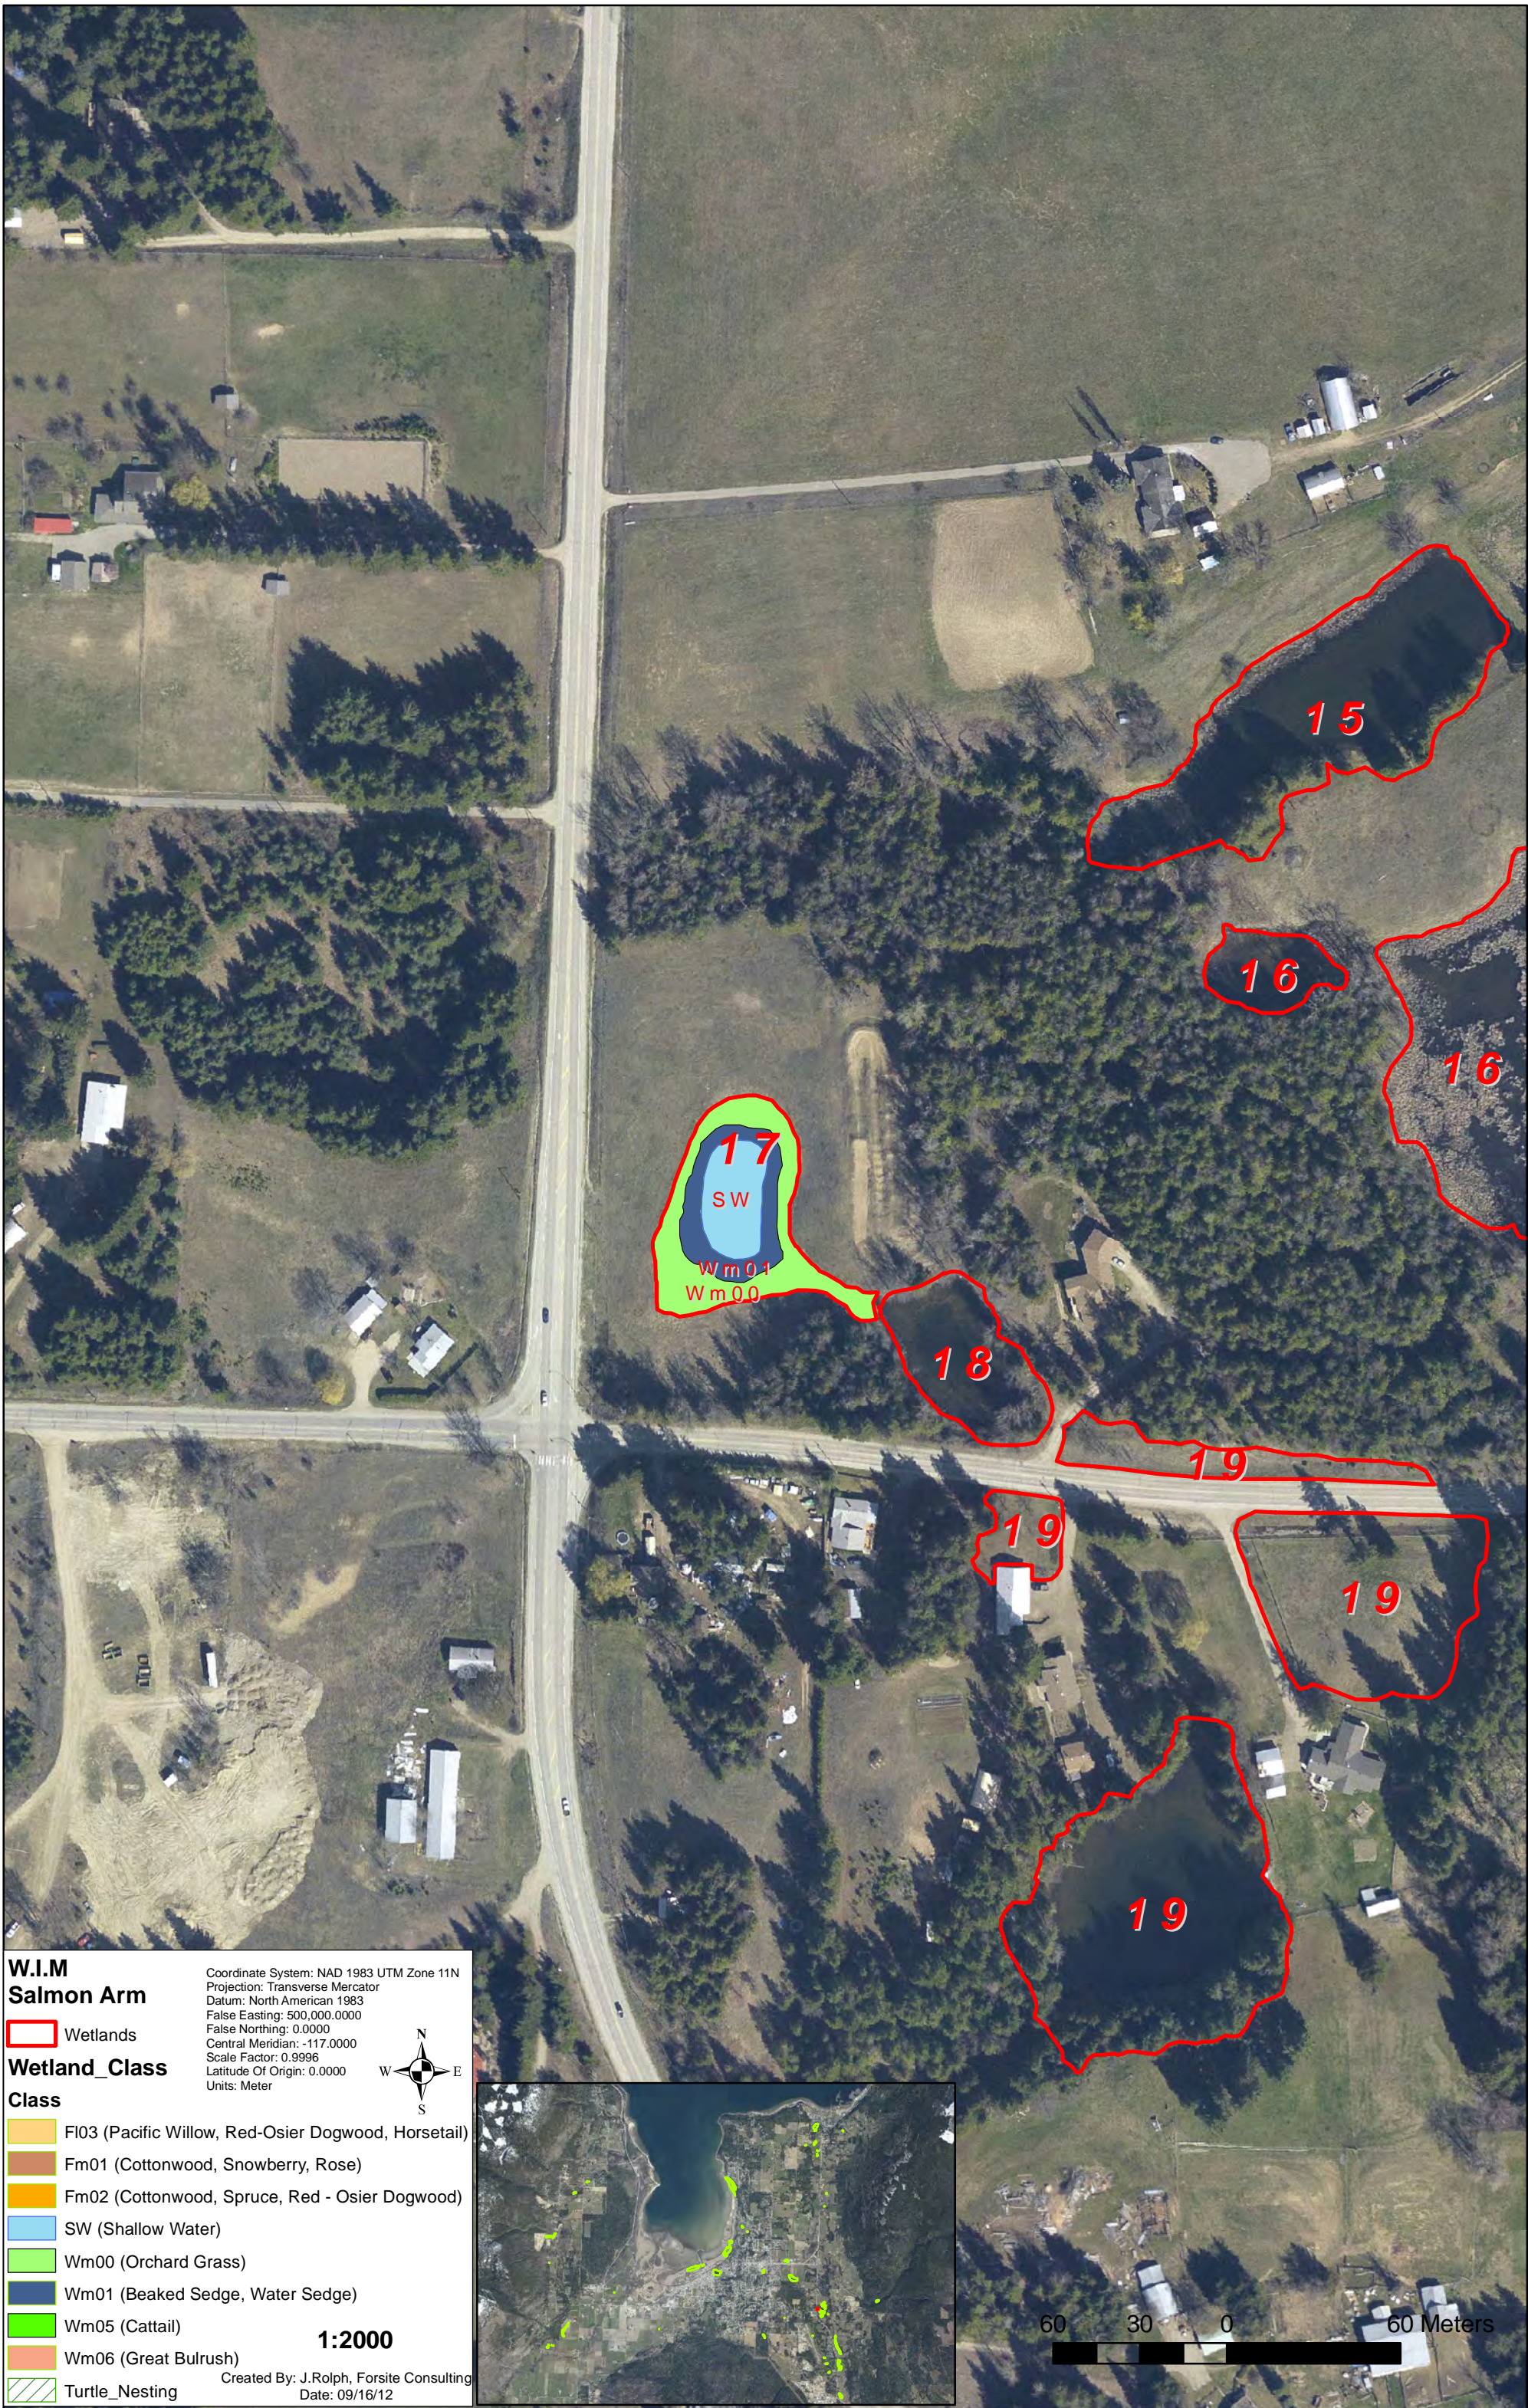

**W.I.M
Salmon Arm**

Wetlands

Wetland_Class

Class

- FI03 (Pacific Willow, Red-Osier Dogwood, Horsetail)
- Fm01 (Cottonwood, Snowberry, Rose)
- Fm02 (Cottonwood, Spruce, Red - Osier Dogwood)
- SW (Shallow Water)
- Wm00 (Orchard Grass)
- Wm01 (Beaked Sedge, Water Sedge)
- Wm05 (Cattail)
- Wm06 (Great Bulrush)
- Turtle_Nesting

Coordinate System: NAD 1983 UTM Zone 11N
Projection: Transverse Mercator
Datum: North American 1983
False Easting: 500,000.0000
False Northing: 0.0000
Central Meridian: -117.0000
Scale Factor: 0.9996
Latitude Of Origin: 0.0000
Units: Meter

1:2000

Created By: J.Rolph, Forsite Consulting
Date: 09/16/12

60 30 0 60 Meters