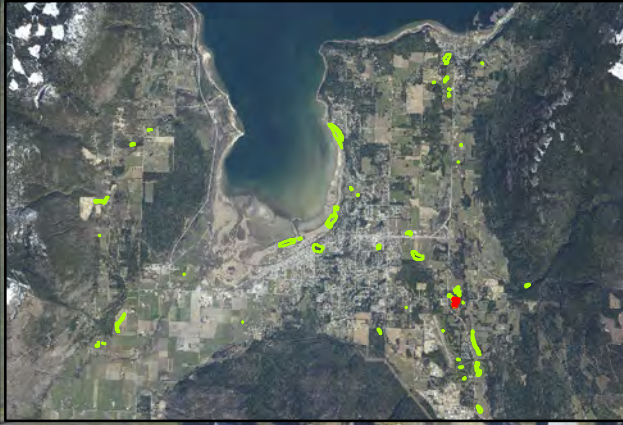

Wetland_Class

1. **Class**
2. F103 (Pacific Willow, Red-Osier Dogwood, Horsetail)
   - Fm01 (Cottonwood, Snowberry, Rose)
   - Fm02 (Cottonwood, Spruce, Red - Osier Dogwood)
   - SW (Shallow Water)
   - Wm00 (Orchard Grass)
   - Wm01 (Beaked Sedge, Water Sedge)
   - Wm05 (Cattail)
   - Wm06 (Great Bulrush)
   - Turtle_Nesting

Coordinate System: NAD 1983 UTM Zone 11N
Projection: Transverse Mercator
Datum: North American 1983
False Easting: 500,000.0000
False Northing: 0.0000
Central Meridian: -117.0000
Scale Factor: 0.9996
Latitude Of Origin: 0.0000
Units: Meter

1:2000

Created By: J.Rolph, Forsite Consulting
Date: 09/16/12