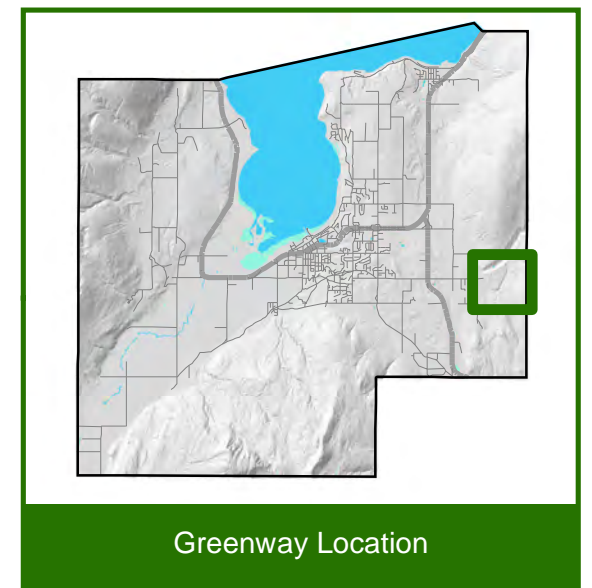

## South Canoe Trails

Greenway Location

- Trail
- Crown Trail
- Park
- Lake/River
- Trail Connection
- Forest Road
- Stream
- Wetland

Created: July 2012

The field map contains information that has been compiled by the City of Salmon Arm using data that is believed to be accurate. However, caution should be exercised as deficiencies, errors or omissions may be present. The City of Salmon Arm distributes this material without warranties of any kind, expressed or implied, including but not limited to warranties of suitability of particular purpose or use.

# South Canoe Trails

Greenway Location

- Trail
- Crown Trail
- Park
- Lake/River
- ⋯ Trail Connection
- Forest Road
- Stream
- Wetland

0 100  
 L L L L L Meters

Created: July 2012

The field map contains information that has been compiled by the City of Salmon Arm using data that is believed to be accurate. However, caution should be exercised as deficiencies, errors or omissions may be present. The City of Salmon Arm distributes this material without warranties of any kind, expressed or implied, including but not limited to warranties of suitability of particular purpose or use.