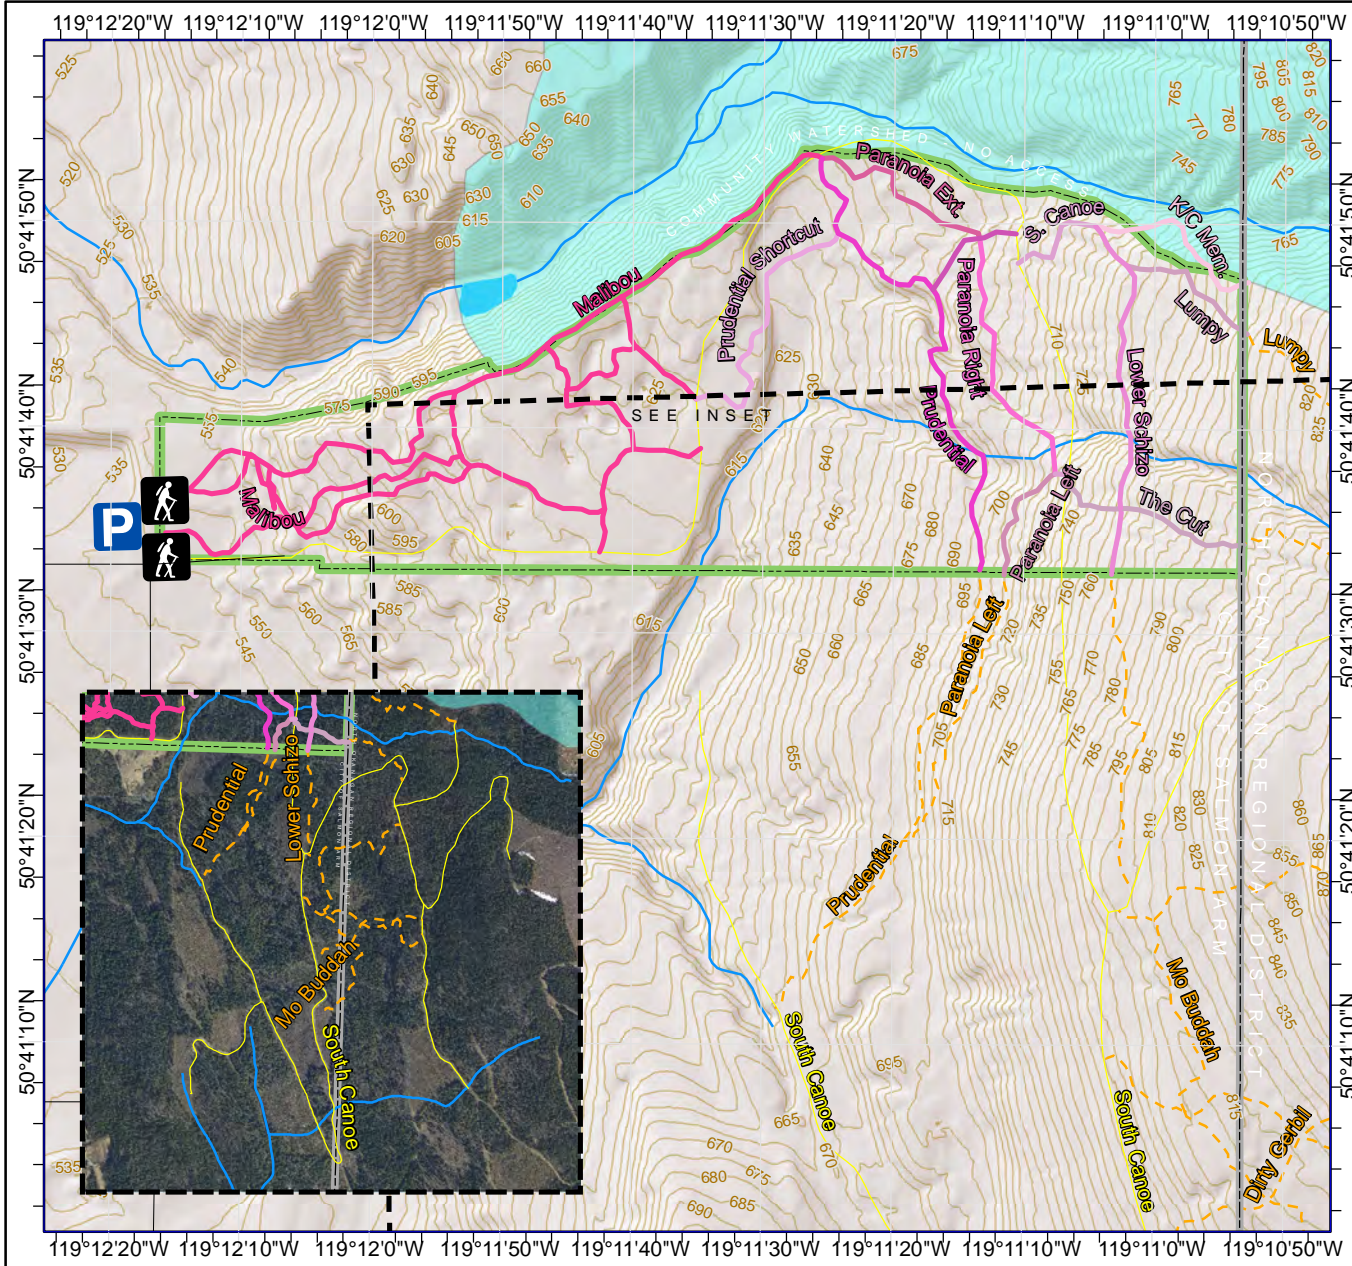

## South Canoe Trails

Greenway Location

- Trail
- Crown Trail
- Park
- Lake/River
- Trail Connection
- Forest Road
- Stream
- Wetland

Created: July 2012

The field map contains information that has been compiled by the City of Salmon Arm using data that is believed to be accurate. However, caution should be exercised as deficiencies, errors or omissions may be present. The City of Salmon Arm distributes this material without warranties of any kind, expressed or implied, including but not limited to warranties of suitability of particular purpose or use.

# South Canoe Trails

Greenway Location

- Trail
- Crown Trail
- Park
- Lake/River
- ⋯ Trail Connection
- Forest Road
- Stream
- Wetland

0 100  
 L L L L L Meters

Created: July 2012

The field map contains information that has been compiled by the City of Salmon Arm using data that is believed to be accurate. However, caution should be exercised as deficiencies, errors or omissions may be present. The City of Salmon Arm distributes this material without warranties of any kind, expressed or implied, including but not limited to warranties of suitability of particular purpose or use.