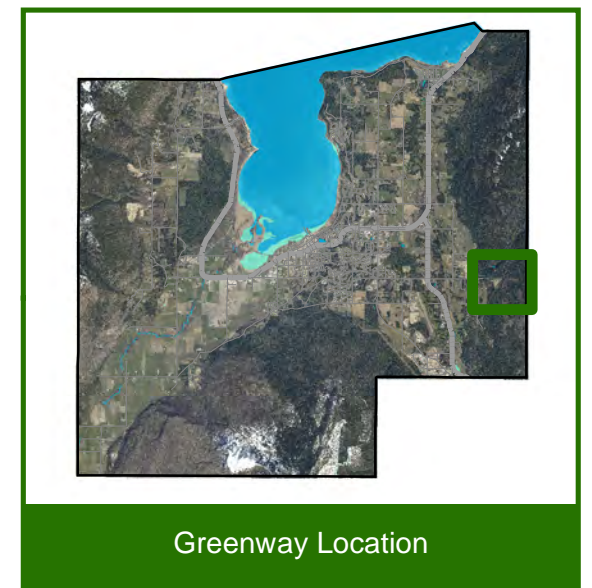

## South Canoe Trails

Greenway Location

- Trail
- Crown Trail
- Park
- Lake/River
- Trail Connection
- Forest Road
- Stream
- Wetland

Created: July 2012

The field map contains information that has been compiled by the City of Salmon Arm using data that is believed to be accurate. However, caution should be exercised as deficiencies, errors or omissions may be present. The City of Salmon Arm distributes this material without warranties of any kind, expressed or implied, including but not limited to warranties of suitability of particular purpose or use.

# South Canoe Trails

Greenway Location

- Trail
- Crown Trail
- Park
- Lake/River
- ⋯ Trail Connection
- Forest Road
- Stream
- Wetland

0 100  
 L L L L L Meters

Created: July 2012

The field map contains information that has been compiled by the City of Salmon Arm using data that is believed to be accurate. However, caution should be exercised as deficiencies, errors or omissions may be present. The City of Salmon Arm distributes this material without warranties of any kind, expressed or implied, including but not limited to warranties of suitability of particular purpose or use.