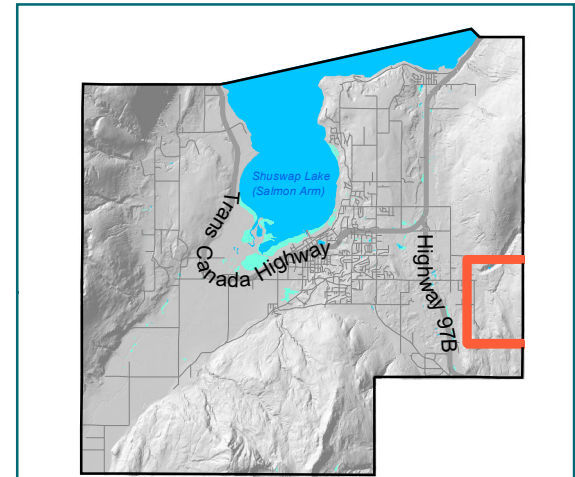

South Canoe Trails

Park Location

CITY OF SALMON ARM

- Trailhead
- Trail
- Parking
- 10m Contours
- Stream

0 100
Meters

The field map contains information that has been compiled by the City of Salmon Arm using data that is believed to be accurate. However, caution should be exercised as deficiencies, errors or omissions may be present. The City of Salmon Arm distributes this material without warranties of any kind, expressed or implied, including but not limited to warranties of suitability of particular purpose or use.