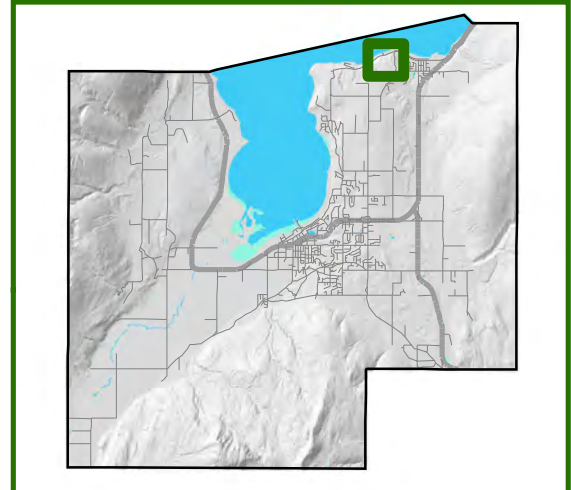

# Canoe Beach & Park Hill Trails

Greenway Location

- Trail
- - - Crown Trail
- ▭ Park
- ☁ Lake/River
- ⋯ Trail Connection
- Forest Road
- ~ Stream
- ☁ Wetland

Created: July 2012

The field map contains information that has been compiled by the City of Salmon Arm using data that is believed to be accurate. However, caution should be exercised as deficiencies, errors or omissions may be present. The City of Salmon Arm distributes this material without warranties of any kind, expressed or implied, including but not limited to warranties of suitability of particular purpose or use.

# Canoe Beach & Park Hill Trails

- Trail
- - - Crown Trail
- ▭ Park
- ☁ Lake/River
- ⋯ Trail Connection
- Forest Road
- ~ Stream
- ☁ Wetland

Created: July 2012

The field map contains information that has been compiled by the City of Salmon Arm using data that is believed to be accurate. However, caution should be exercised as deficiencies, errors or omissions may be present. The City of Salmon Arm distributes this material without warranties of any kind, expressed or implied, including but not limited to warranties of suitability of particular purpose or use.