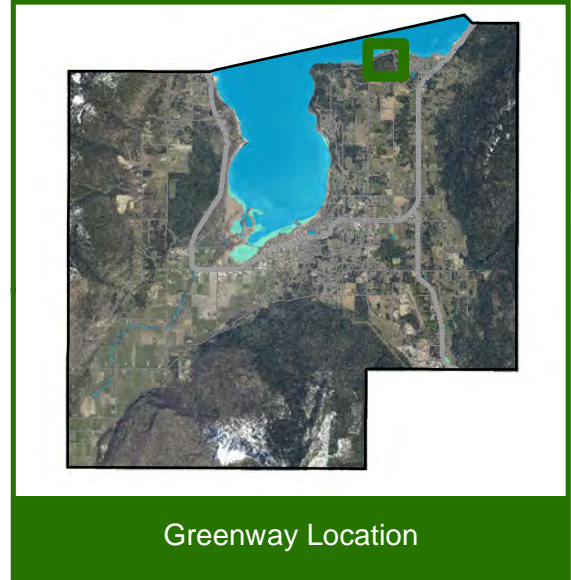

# Canoe Beach & Park Hill Trails

Greenway Location

- Trail
- - - Crown Trail
- ▭ Park
- ☁ Lake/River
- ⋯ Trail Connection
- Forest Road
- ~ Stream
- ☁ Wetland

Created: July 2012

The field map contains information that has been compiled by the City of Salmon Arm using data that is believed to be accurate. However, caution should be exercised as deficiencies, errors or omissions may be present. The City of Salmon Arm distributes this material without warranties of any kind, expressed or implied, including but not limited to warranties of suitability of particular purpose or use.

# Canoe Beach & Park Hill Trails

- Trail
- - - Crown Trail
- ▭ Park
- ☁ Lake/River
- ⋯ Trail Connection
- Forest Road
- ~ Stream
- ☁ Wetland

Created: July 2012

The field map contains information that has been compiled by the City of Salmon Arm using data that is believed to be accurate. However, caution should be exercised as deficiencies, errors or omissions may be present. The City of Salmon Arm distributes this material without warranties of any kind, expressed or implied, including but not limited to warranties of suitability of particular purpose or use.