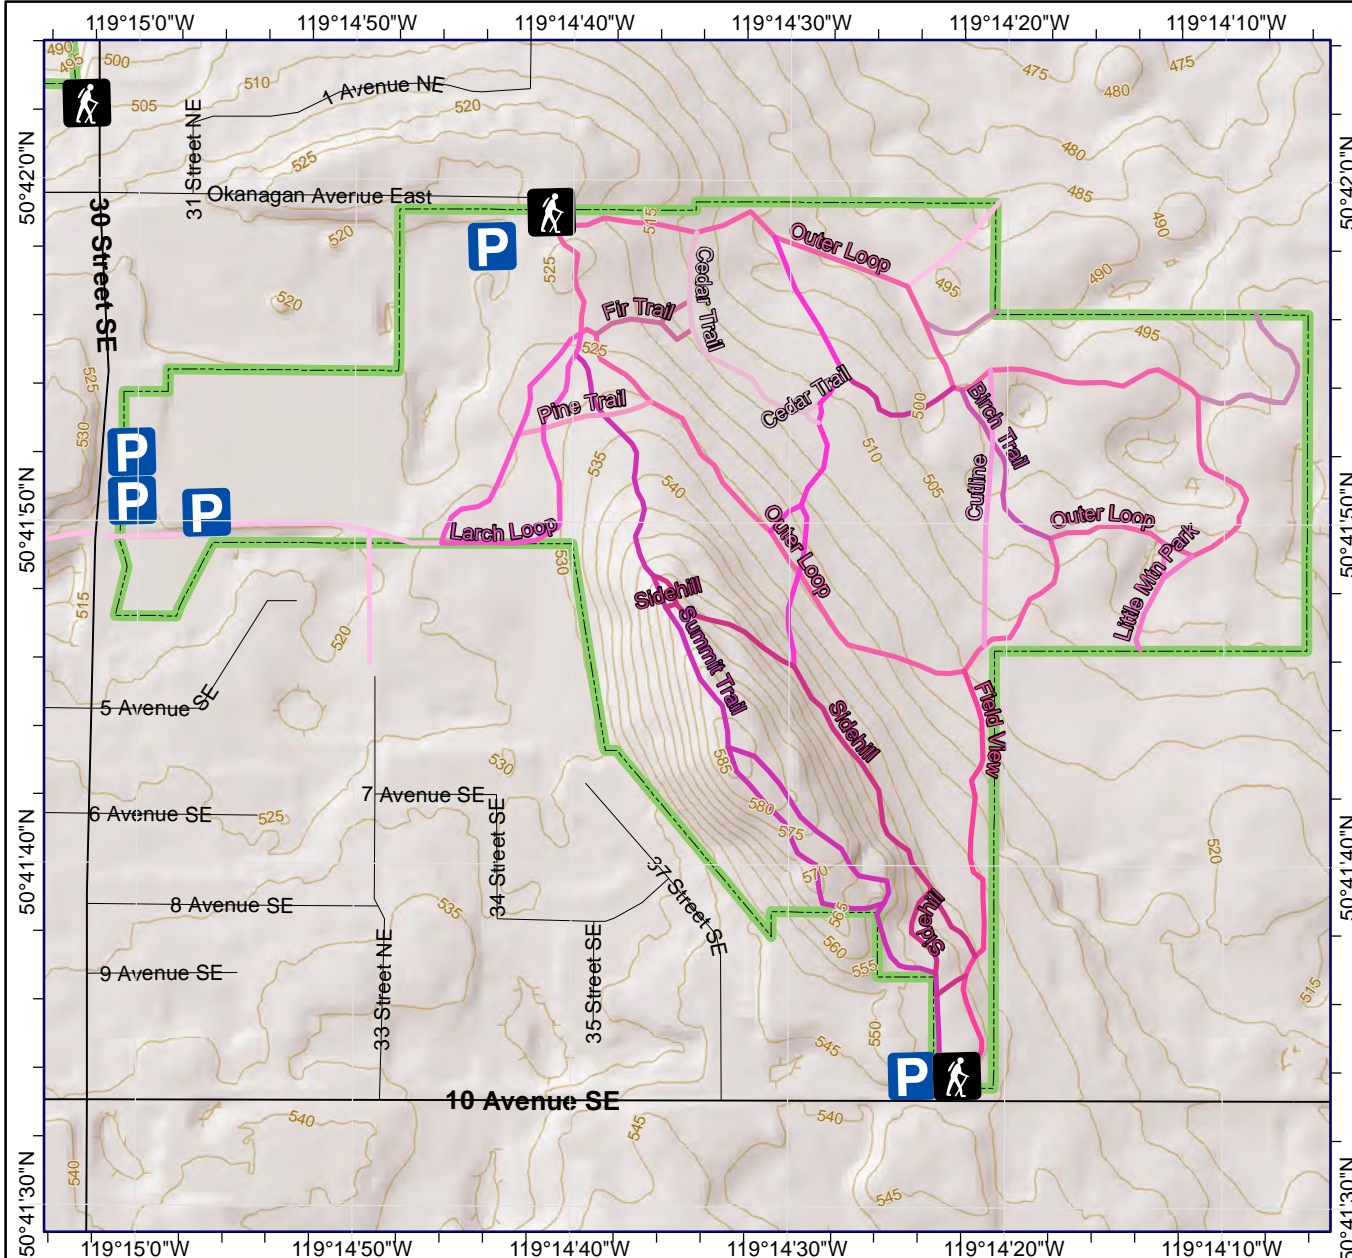

Little Mountain Park Trails

Greenway Location

- Trail
- - - Crown Trail
- ▭ Park
- ☁ Lake/River
- ⋯ Trail Connection
- Forest Road
- ~ Stream
- ☁ Wetland

Created: July 2012

The field map contains information that has been compiled by the City of Salmon Arm using data that is believed to be accurate. However, caution should be exercised as deficiencies, errors or omissions may be present. The City of Salmon Arm distributes this material without warranties of any kind, expressed or implied, including but not limited to warranties of suitability of particular purpose or use.

Little Mountain Park Trails

Greenway Location

- Trail
- - - Crown Trail
- Park
- ~ Lake/River
- Trail Connection
- Forest Road
- ~ Stream
- ~ Wetland

Created: July 2012

The field map contains information that has been compiled by the City of Salmon Arm using data that is believed to be accurate. However, caution should be exercised as deficiencies, errors or omissions may be present. The City of Salmon Arm distributes this material without warranties of any kind, expressed or implied, including but not limited to warranties of suitability of particular purpose or use.