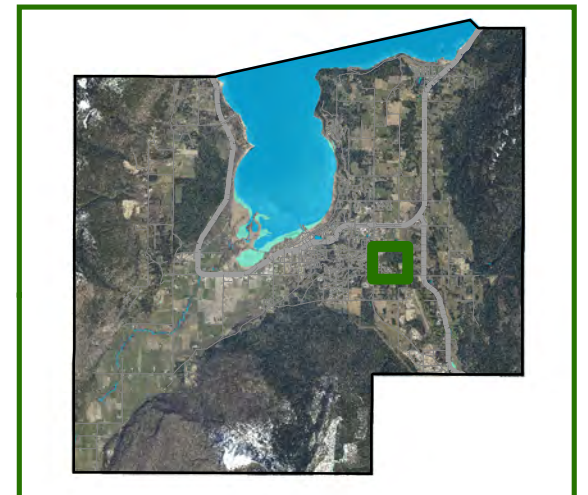

Little Mountain Park Trails

Greenway Location

- Trail
- - - Crown Trail
- ▭ Park
- ☁ Lake/River
- ⋯ Trail Connection
- Forest Road
- ~ Stream
- ☁ Wetland

Created: July 2012

The field map contains information that has been compiled by the City of Salmon Arm using data that is believed to be accurate. However, caution should be exercised as deficiencies, errors or omissions may be present. The City of Salmon Arm distributes this material without warranties of any kind, expressed or implied, including but not limited to warranties of suitability of particular purpose or use.

Little Mountain Park Trails

Greenway Location

- Trail
- - - Crown Trail
- Park
- ~ Lake/River
- Trail Connection
- Forest Road
- ~ Stream
- ~ Wetland

Created: July 2012

The field map contains information that has been compiled by the City of Salmon Arm using data that is believed to be accurate. However, caution should be exercised as deficiencies, errors or omissions may be present. The City of Salmon Arm distributes this material without warranties of any kind, expressed or implied, including but not limited to warranties of suitability of particular purpose or use.