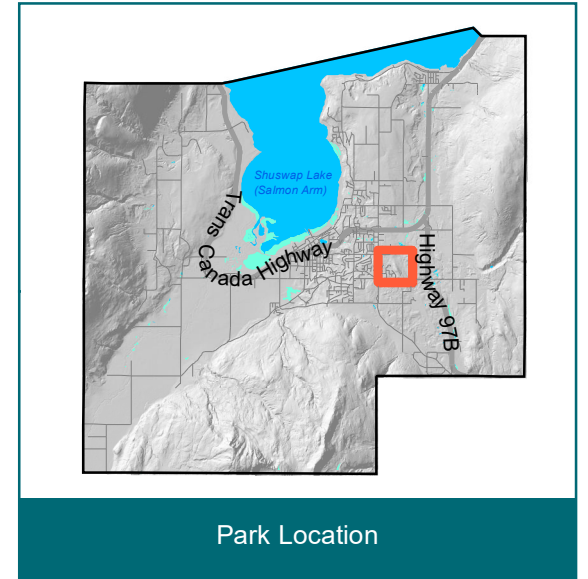

Little Mountain Park Trails

Park Location

CITY OF
SALMON ARM

Trailhead

Parking

Trail

Little Mountain Park

0 50
Meters

Printed: Aug 2024

Little Mountain Park Trails

Park Location

CITY OF SALMON ARM

Trailhead

Parking

5m Contours

Trail

Little Mountain Park

0 50

 Meters

The field map contains information that has been compiled by the City of Salmon Arm using data that is believed to be accurate. However, caution should be exercised as deficiencies, errors or omissions may be present. The City of Salmon Arm distributes this material without warranties of any kind, expressed or implied, including but not limited to warranties of suitability of particular purpose or use.