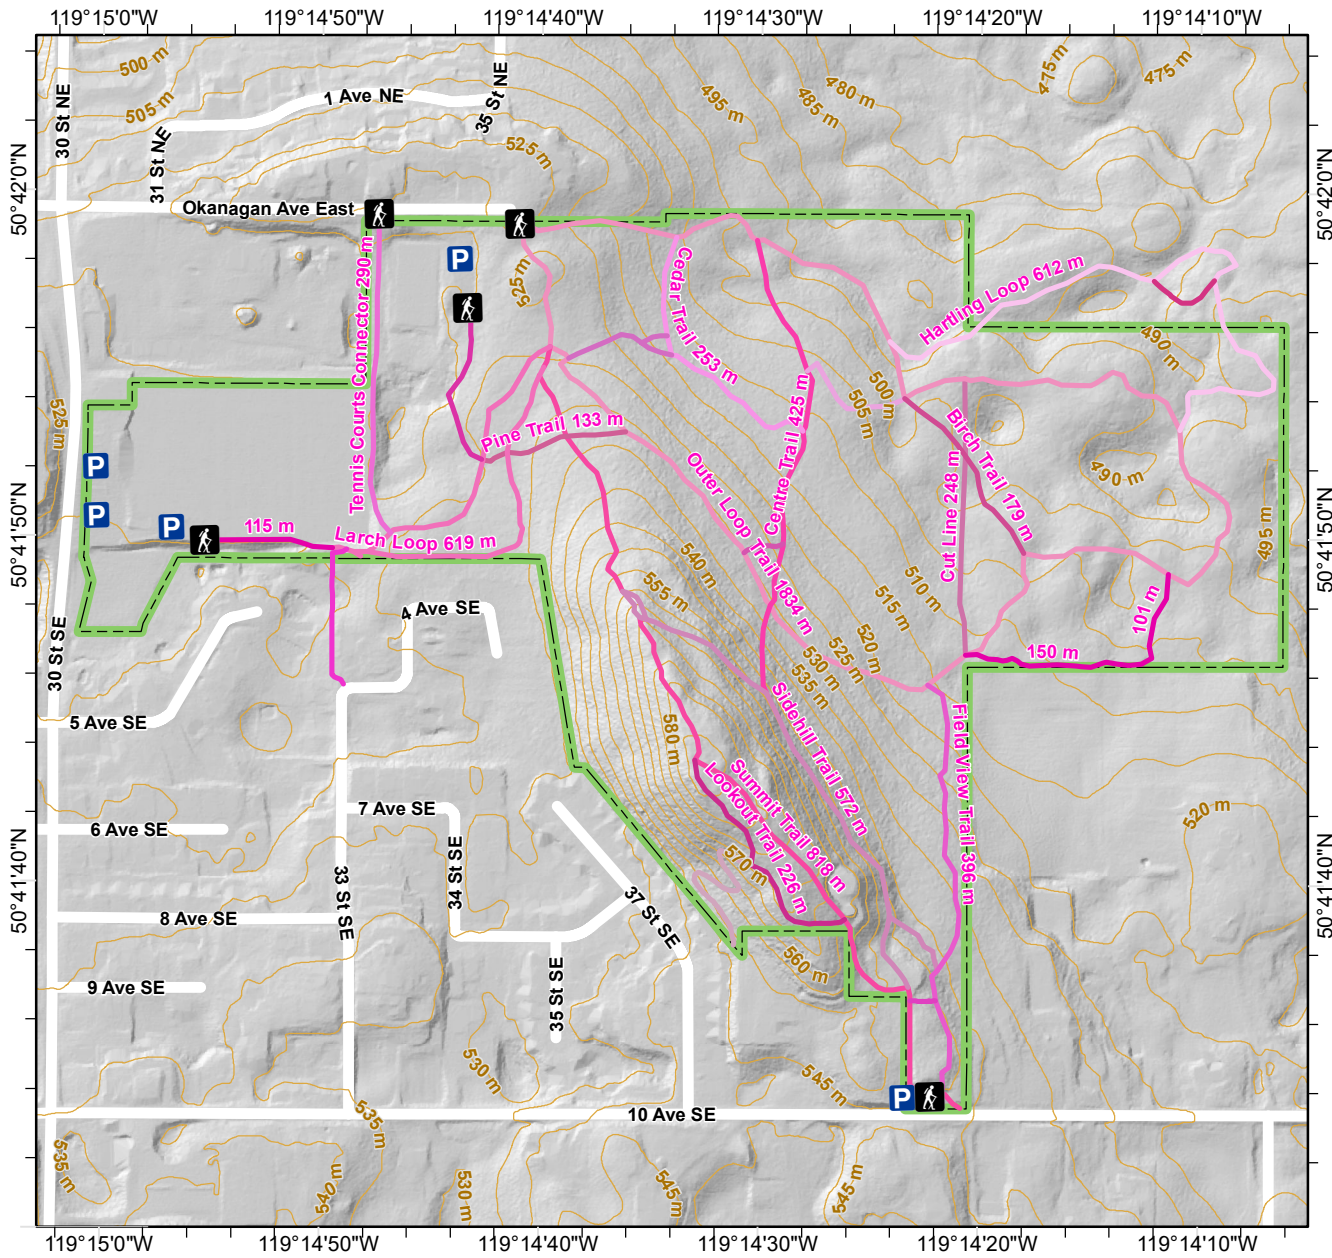

Little Mountain Park Trails

Park Location

CITY OF
SALMON ARM

Trailhead

Parking

Trail

Little Mountain Park

0 50
Meters

The field map contains information that has been compiled by the City of Salmon Arm using data that is believed to be accurate. However, caution should be exercised as deficiencies, errors or omissions may be present. The City of Salmon Arm distributes this material without warranties of any kind, expressed or implied, including but not limited to warranties of suitability of particular purpose or use.

Printed: Aug 2024

Little Mountain Park Trails

Park Location

CITY OF SALMON ARM

Trailhead

Parking

5m Contours

Trail

Little Mountain Park

0 50

 Meters

The field map contains information that has been compiled by the City of Salmon Arm using data that is believed to be accurate. However, caution should be exercised as deficiencies, errors or omissions may be present. The City of Salmon Arm distributes this material without warranties of any kind, expressed or implied, including but not limited to warranties of suitability of particular purpose or use.