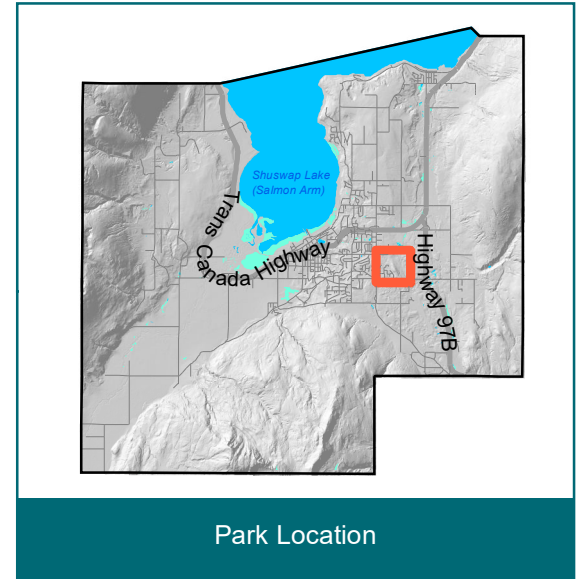

Little Mountain Park Trails

Park Location

CITY OF
SALMON ARM

Trailhead

Parking

Trail

Little Mountain Park

0 50
Meters

Printed: Aug 2024

Little Mountain Park Trails

Park Location

CITY OF SALMON ARM

Trailhead

Parking

5m Contours

Trail