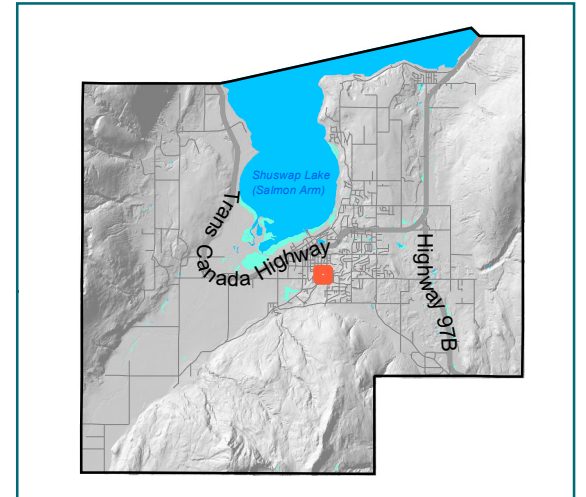

# Pileated Woods

851 10 Ave SE

Park Location

**CITY OF**  
**SALMON ARM**

- Trail
- Pileated Woods Park

The field map contains information that has been compiled by the City of Salmon Arm using data that is believed to be accurate. However, caution should be exercised as deficiencies, errors or omissions may be present. The City of Salmon Arm distributes this material without warranties of any kind, expressed or implied, including but not limited to warranties of suitability of particular purpose or use.