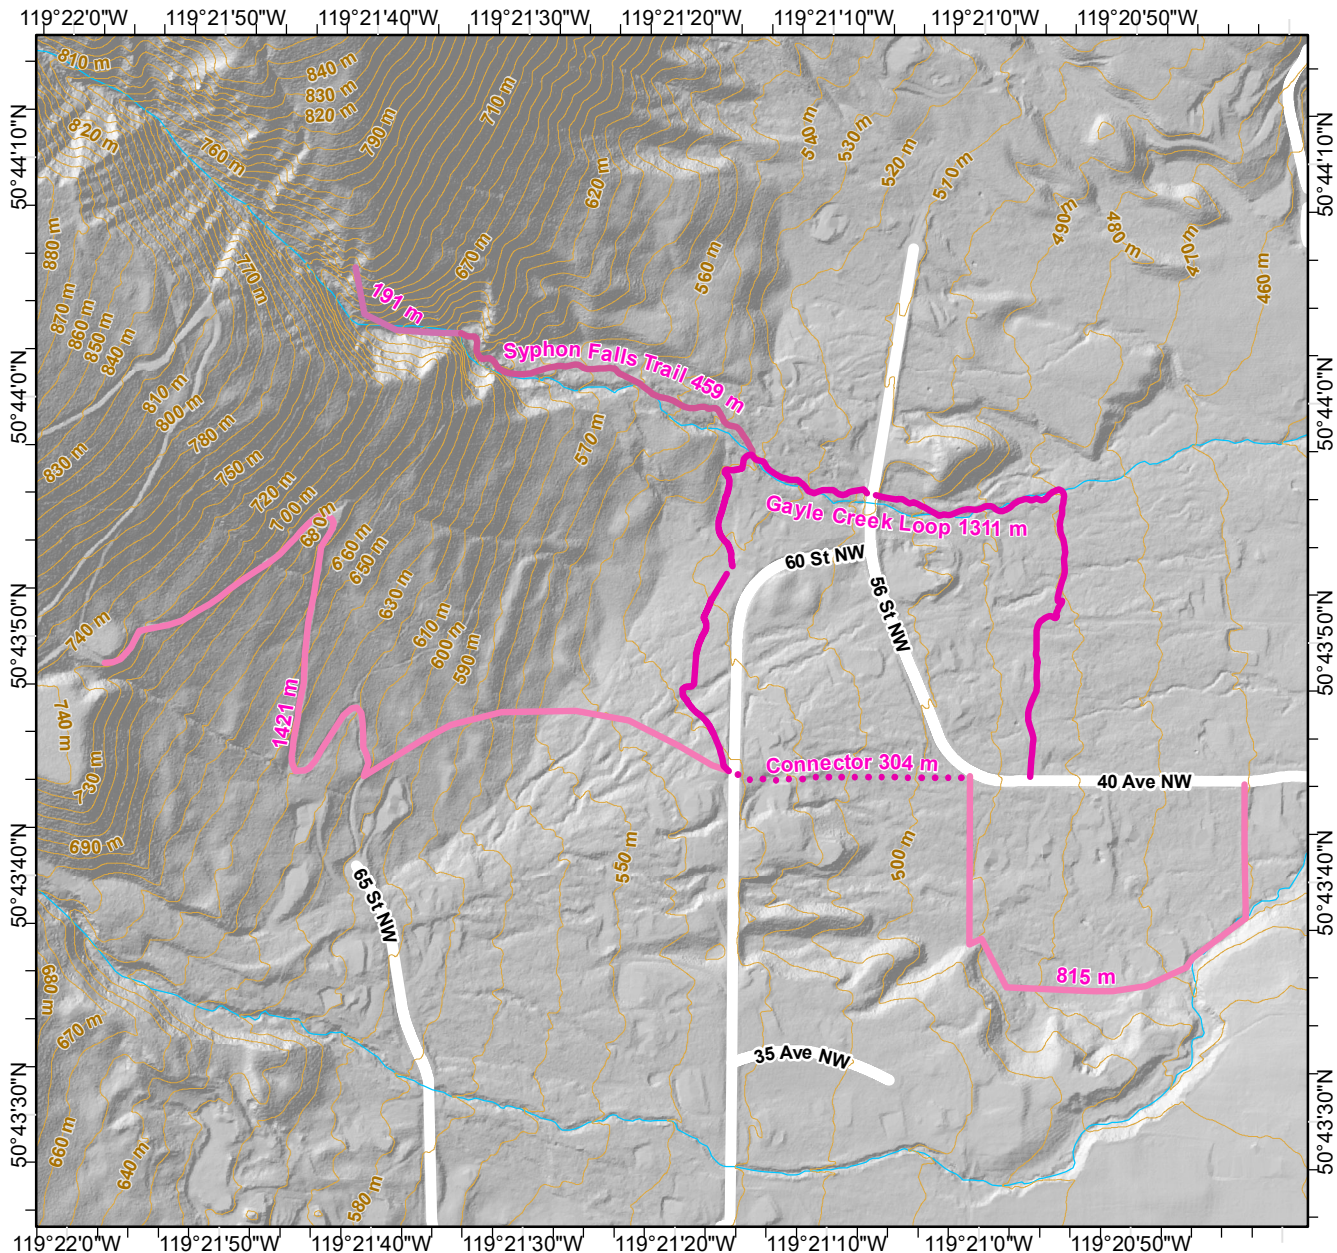

# Syphon Falls & Gayle Creek Loop

Park Location

**CITY OF SALMON ARM**

-  Stream
-  Trail
-  Trail Connector

0 50  
Meters

The field map contains information that has been compiled by the City of Salmon Arm using data that is believed to be accurate. However, caution should be exercised as deficiencies, errors or omissions may be present. The City of Salmon Arm distributes this material without warranties of any kind, expressed or implied, including but not limited to warranties of suitability of particular purpose or use.

# Syphon Falls & Gayle Creek Loop

Park Location

**CITY OF SALMON ARM**

-  Stream
-  Trail
-  Trail Connector
-  10m Contours

0 50  
Meters

The field map contains information that has been compiled by the City of Salmon Arm using data that is believed to be accurate. However, caution should be exercised as deficiencies, errors or omissions may be present. The City of Salmon Arm distributes this material without warranties of any kind, expressed or implied, including but not limited to warranties of suitability of particular purpose or use.