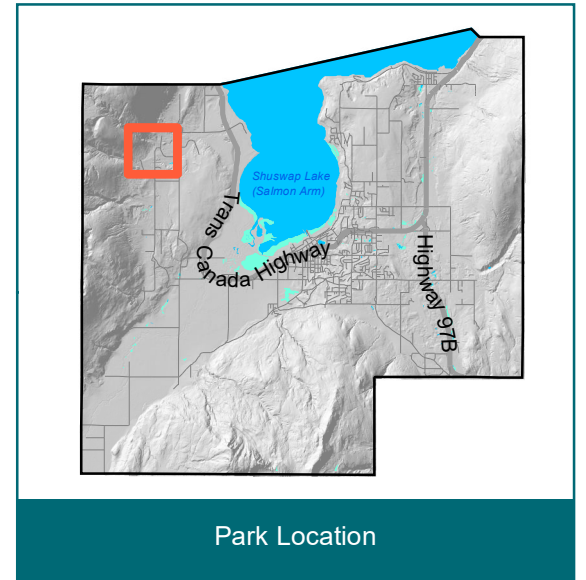

# Syphon Falls & Gayle Creek Loop

Park Location

**CITY OF SALMON ARM**

-  Stream
-  Trail
-  Trail Connector

0 50  
Meters

The field map contains information that has been compiled by the City of Salmon Arm using data that is believed to be accurate. However, caution should be exercised as deficiencies, errors or omissions may be present. The City of Salmon Arm distributes this material without warranties of any kind, expressed or implied, including but not limited to warranties of suitability of particular purpose or use.

# Syphon Falls & Gayle Creek Loop

Park Location

**CITY OF SALMON ARM**

-  Stream
-  Trail
-  Trail Connector
-  10m Contours

0 50  
Meters

The field map contains information that has been compiled by the City of Salmon Arm using data that is believed to be accurate. However, caution should be exercised as deficiencies, errors or omissions may be present. The City of Salmon Arm distributes this material without warranties of any kind, expressed or implied, including but not limited to warranties of suitability of particular purpose or use.