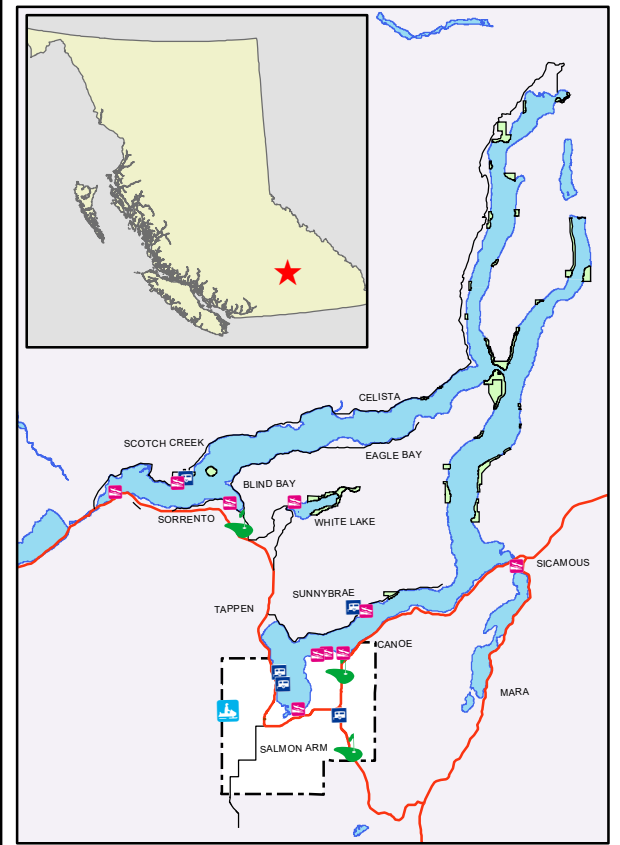

CITY OF
SALMON ARM

Permitted Dog Areas

1:30,000

- No Dogs Allowed
- On Leash
- Off Leash Area
- Seasonal No Dogs Allowed (May 1 - June 30)
- Seasonal On 2m Leash (July 1 - April 30)
- Trails
- Railway
- Streams
- Wharf
- Highways
- Local Roads
- SE, SW, NE, NW Quadrants
- Parks
- Lake/River
- Marsh
- IR/First Nations