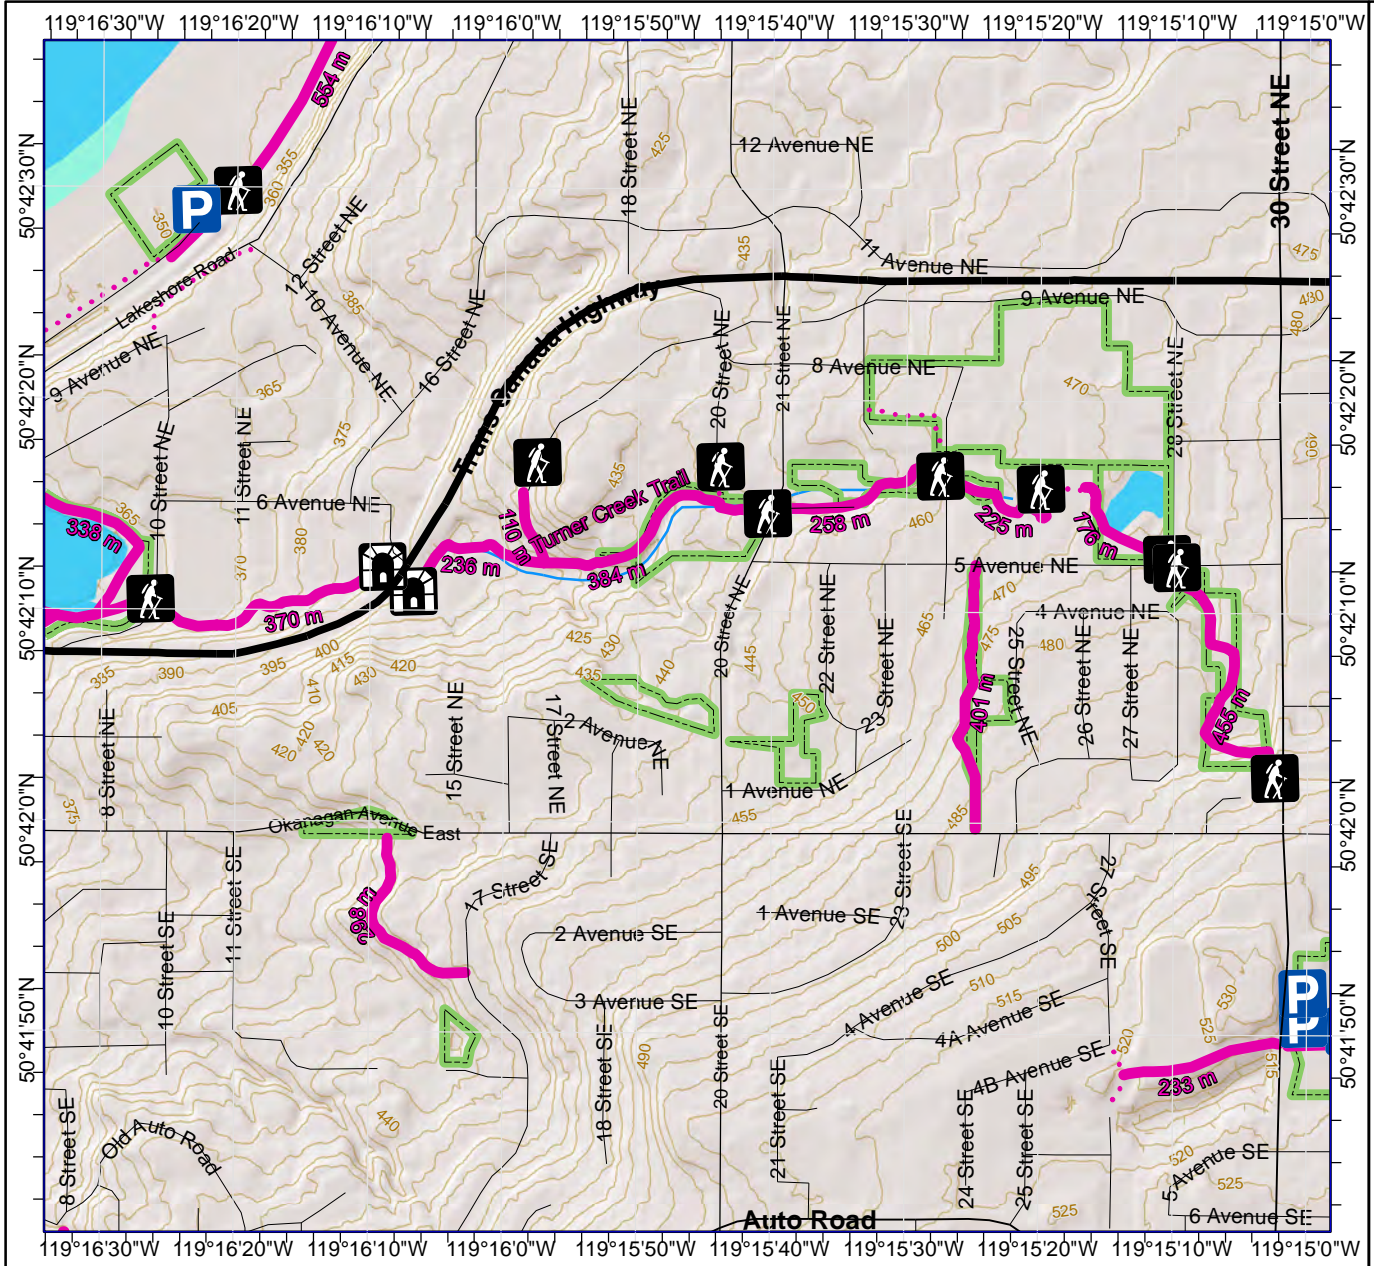

Turner Creek Trail

Greenway Location

- Trail
- - - Crown Trail
- Park
- ~ Lake/River
- Trail Connection
- Forest Road
- ~ Stream
- ~ Wetland

0 100
 L L L L L Meters

Created: July 2012

The field map contains information that has been compiled by the City of Salmon Arm using data that is believed to be accurate. However, caution should be exercised as deficiencies, errors or omissions may be present. The City of Salmon Arm distributes this material without warranties of any kind, expressed or implied, including but not limited to warranties of suitability of particular purpose or use.

Turner Creek Trail

Greenway Location

- Trail
- Trail Connection
- - - - Crown Trail
- Forest Road
- Park
- ~ Stream
- Lake/River
- Wetland

Created: July 2012

The field map contains information that has been compiled by the City of Salmon Arm using data that is believed to be accurate. However, caution should be exercised as deficiencies, errors or omissions may be present. The City of Salmon Arm distributes this material without warranties of any kind, expressed or implied, including but not limited to warranties of suitability of particular purpose or use.