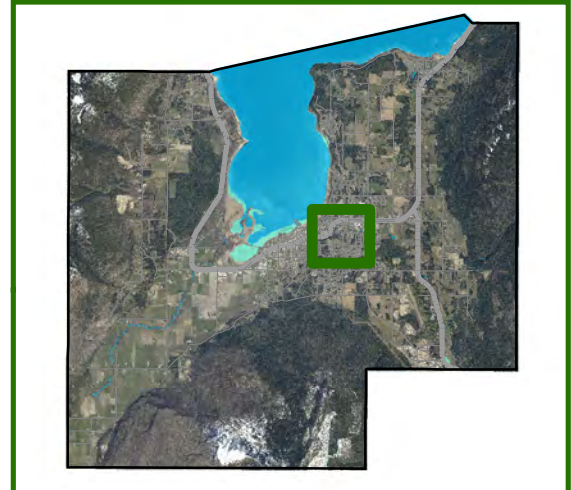

Turner Creek Trail

Greenway Location

- Trail
- - - Crown Trail
- Park
- ~ Lake/River
- Trail Connection
- Forest Road
- ~ Stream
- ~ Wetland

0 100
 L L L L L Meters

Created: July 2012

The field map contains information that has been compiled by the City of Salmon Arm using data that is believed to be accurate. However, caution should be exercised as deficiencies, errors or omissions may be present. The City of Salmon Arm distributes this material without warranties of any kind, expressed or implied, including but not limited to warranties of suitability of particular purpose or use.

Turner Creek Trail

Greenway Location

- Trail
- Trail Connection
- - - - Crown Trail
- Forest Road
- Park
- ~ Stream
- Lake/River
- Wetland

Created: July 2012

The field map contains information that has been compiled by the City of Salmon Arm using data that is believed to be accurate. However, caution should be exercised as deficiencies, errors or omissions may be present. The City of Salmon Arm distributes this material without warranties of any kind, expressed or implied, including but not limited to warranties of suitability of particular purpose or use.