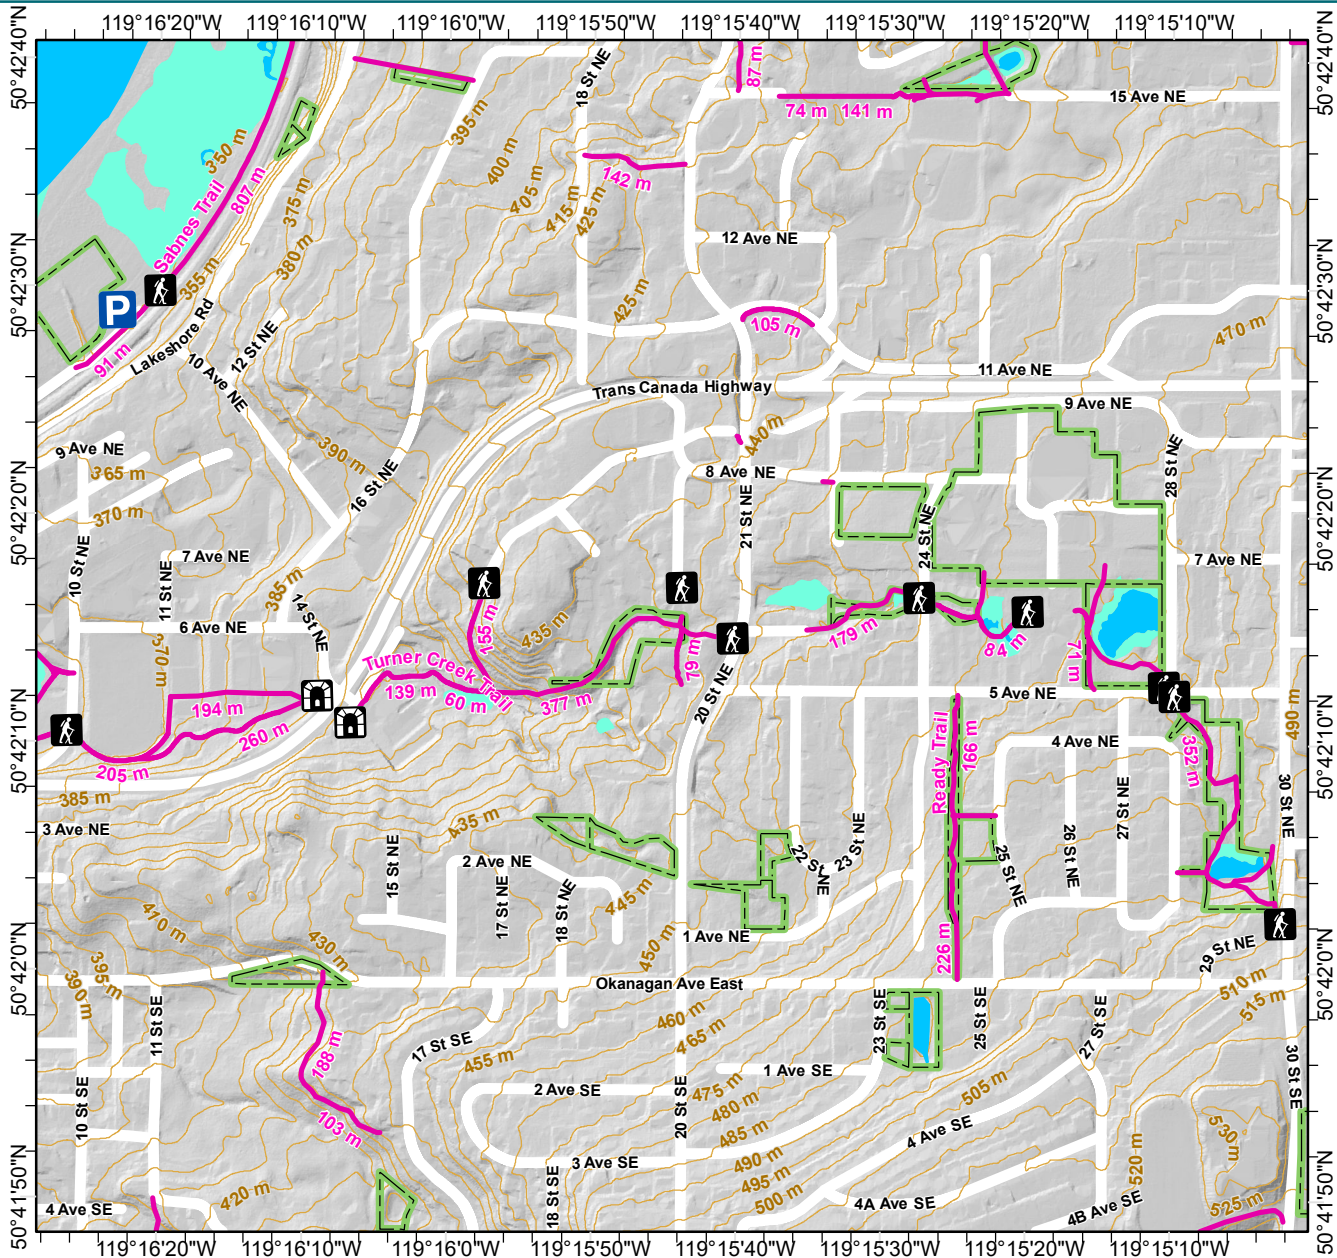

Turner Creek Trail

CITY OF
SALMON ARM

-  Trailhead
-  Trail
-  Park
-  Parking
-  Pedestrian Tunnel

The field map contains information that has been compiled by the City of Salmon Arm using data that is believed to be accurate. However, caution should be exercised as deficiencies, errors or omissions may be present. The City of Salmon Arm distributes this material without warranties of any kind, expressed or implied, including but not limited to warranties of suitability of particular purpose or use.

Printed: Aug 2024

Turner Creek Trail

Park Location

CITY OF SALMON ARM

- Trailhead
- Parking
- Pedestrian Tunnel
- 5m Contours
- Trail
- Park
- Lake
- Wetland

The field map contains information that has been compiled by the City of Salmon Arm using data that is believed to be accurate. However, caution should be exercised as deficiencies, errors or omissions may be present. The City of Salmon Arm distributes this material without warranties of any kind, expressed or implied, including but not limited to warranties of suitability of particular purpose or use.