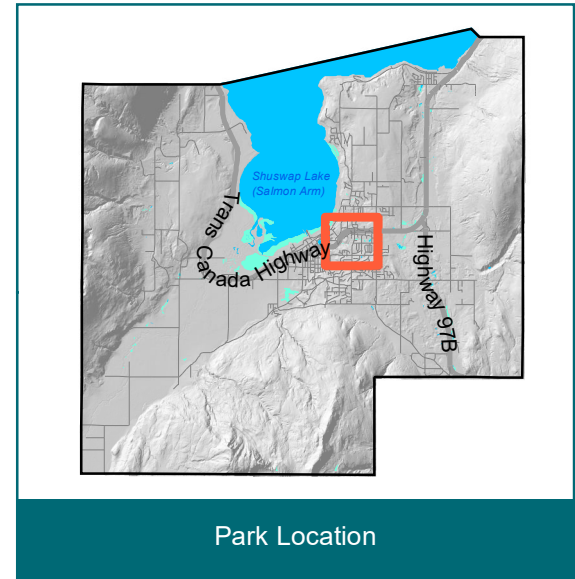

Turner Creek Trail

CITY OF
SALMON ARM

-  Trailhead
-  Trail
-  Park
-  Parking
-  Pedestrian Tunnel

The field map contains information that has been compiled by the City of Salmon Arm using data that is believed to be accurate. However, caution should be exercised as deficiencies, errors or omissions may be present. The City of Salmon Arm distributes this material without warranties of any kind, expressed or implied, including but not limited to warranties of suitability of particular purpose or use.

Printed: Aug 2024

Turner Creek Trail

Park Location

CITY OF SALMON ARM

- Trailhead
- Parking
- Pedestrian Tunnel
- 5m Contours
- Trail
- Park
- Lake
- Wetland

The field map contains information that has been compiled by the City of Salmon Arm using data that is believed to be accurate. However, caution should be exercised as deficiencies, errors or omissions may be present. The City of Salmon Arm distributes this material without warranties of any kind, expressed or implied, including but not limited to warranties of suitability of particular purpose or use.