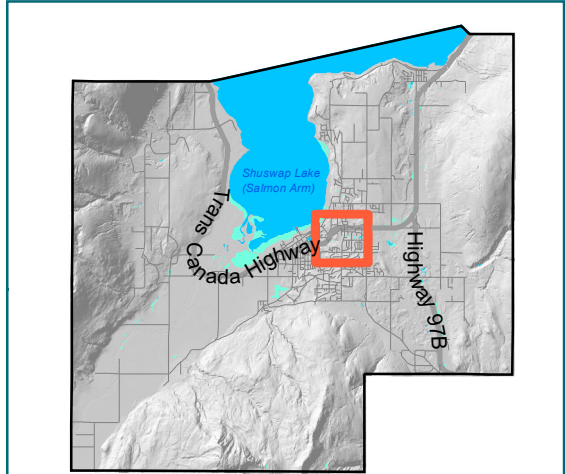

Turner Creek Trail

CITY OF
SALMON ARM

-  Trailhead
-  Trail
-  Park
-  Parking
-  Pedestrian Tunnel

The field map contains information that has been compiled by the City of Salmon Arm using data that is believed to be accurate. However, caution should be exercised as deficiencies, errors or omissions may be present. The City of Salmon Arm distributes this material without warranties of any kind, expressed or implied, including but not limited to warranties of suitability of particular purpose or use.

Printed: Aug 2024

Turner Creek Trail

Park Location

CITY OF SALMON ARM

- Trailhead
- Parking
- Pedestrian Tunnel
- 5m Contours
- Trail
- Park
- Lake
- Wetland

The field map contains information that has been compiled by the City of Salmon Arm using data that is believed to be accurate. However, caution should be exercised as deficiencies, errors or omissions may be present. The City of Salmon Arm distributes this material without warranties of any kind, expressed or implied, including but not limited to warranties of suitability of particular purpose or use.