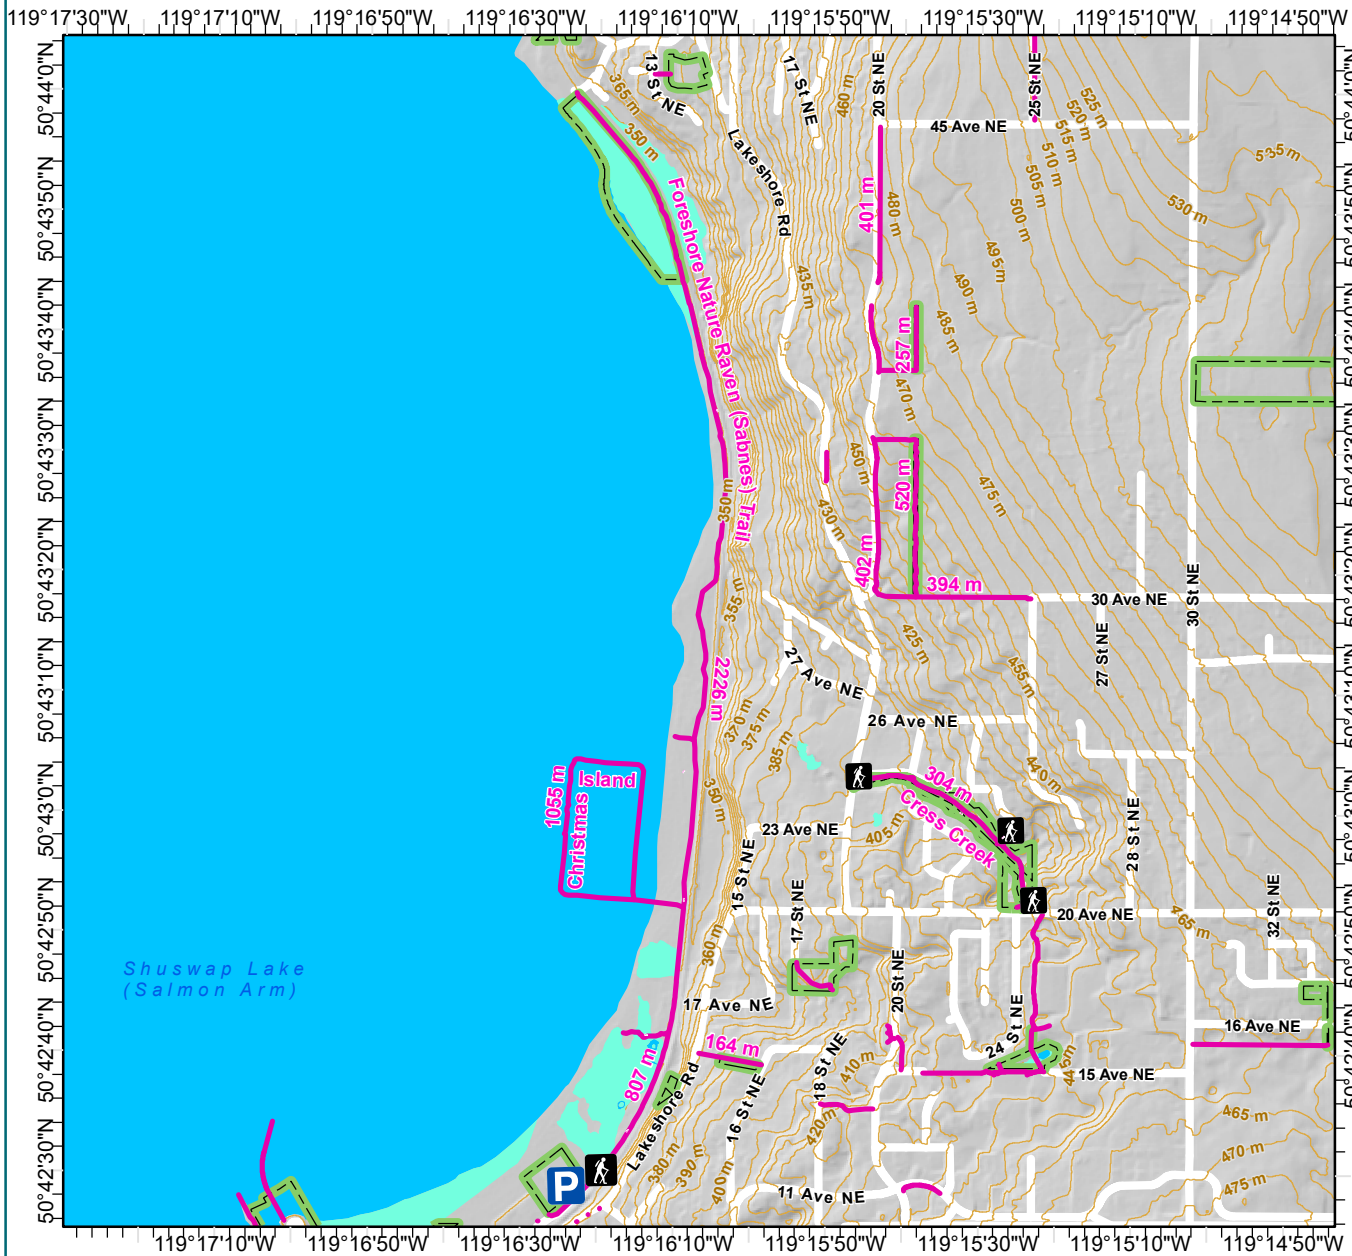

Foreshore Nature Raven (Sabnes) Trail

CITY OF
SALMON ARM

Trailhead

Trail

Parking

Park

0 250
Meters

The field map contains information that has been compiled by the City of Salmon Arm using data that is believed to be accurate. However, caution should be exercised as deficiencies, errors or omissions may be present. The City of Salmon Arm distributes this material without warranties of any kind, expressed or implied, including but not limited to warranties of suitability of particular purpose or use.

Printed: Aug 2024

Foreshore Nature Raven (Sabnes) Trail

CITY OF
SALMON ARM

Trailhead

Trail

Lake

Parking

Park

Wetland

5m Contours

0 250
Meters

The field map contains information that has been compiled by the City of Salmon Arm using data that is believed to be accurate. However, caution should be exercised as deficiencies, errors or omissions may be present. The City of Salmon Arm distributes this material without warranties of any kind, expressed or implied, including but not limited to warranties of suitability of particular purpose or use.