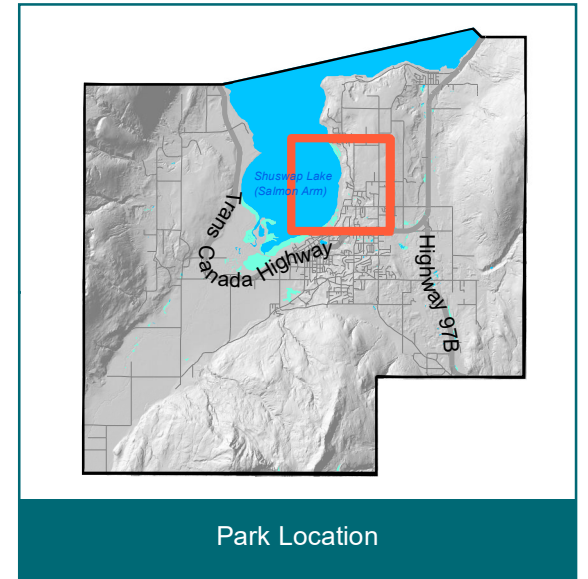

Foreshore Nature Raven (Sabnes) Trail

CITY OF
SALMON ARM

Trailhead

Trail

Parking

Park

0 250
Meters

The field map contains information that has been compiled by the City of Salmon Arm using data that is believed to be accurate. However, caution should be exercised as deficiencies, errors or omissions may be present. The City of Salmon Arm distributes this material without warranties of any kind, expressed or implied, including but not limited to warranties of suitability of particular purpose or use.

Printed: Aug 2024

Foreshore Nature Raven (Sabnes) Trail

CITY OF
SALMON ARM

Trailhead

Trail

Lake

Parking

Park

Wetland

5m Contours

0 250
Meters

The field map contains information that has been compiled by the City of Salmon Arm using data that is believed to be accurate. However, caution should be exercised as deficiencies, errors or omissions may be present. The City of Salmon Arm distributes this material without warranties of any kind, expressed or implied, including but not limited to warranties of suitability of particular purpose or use.