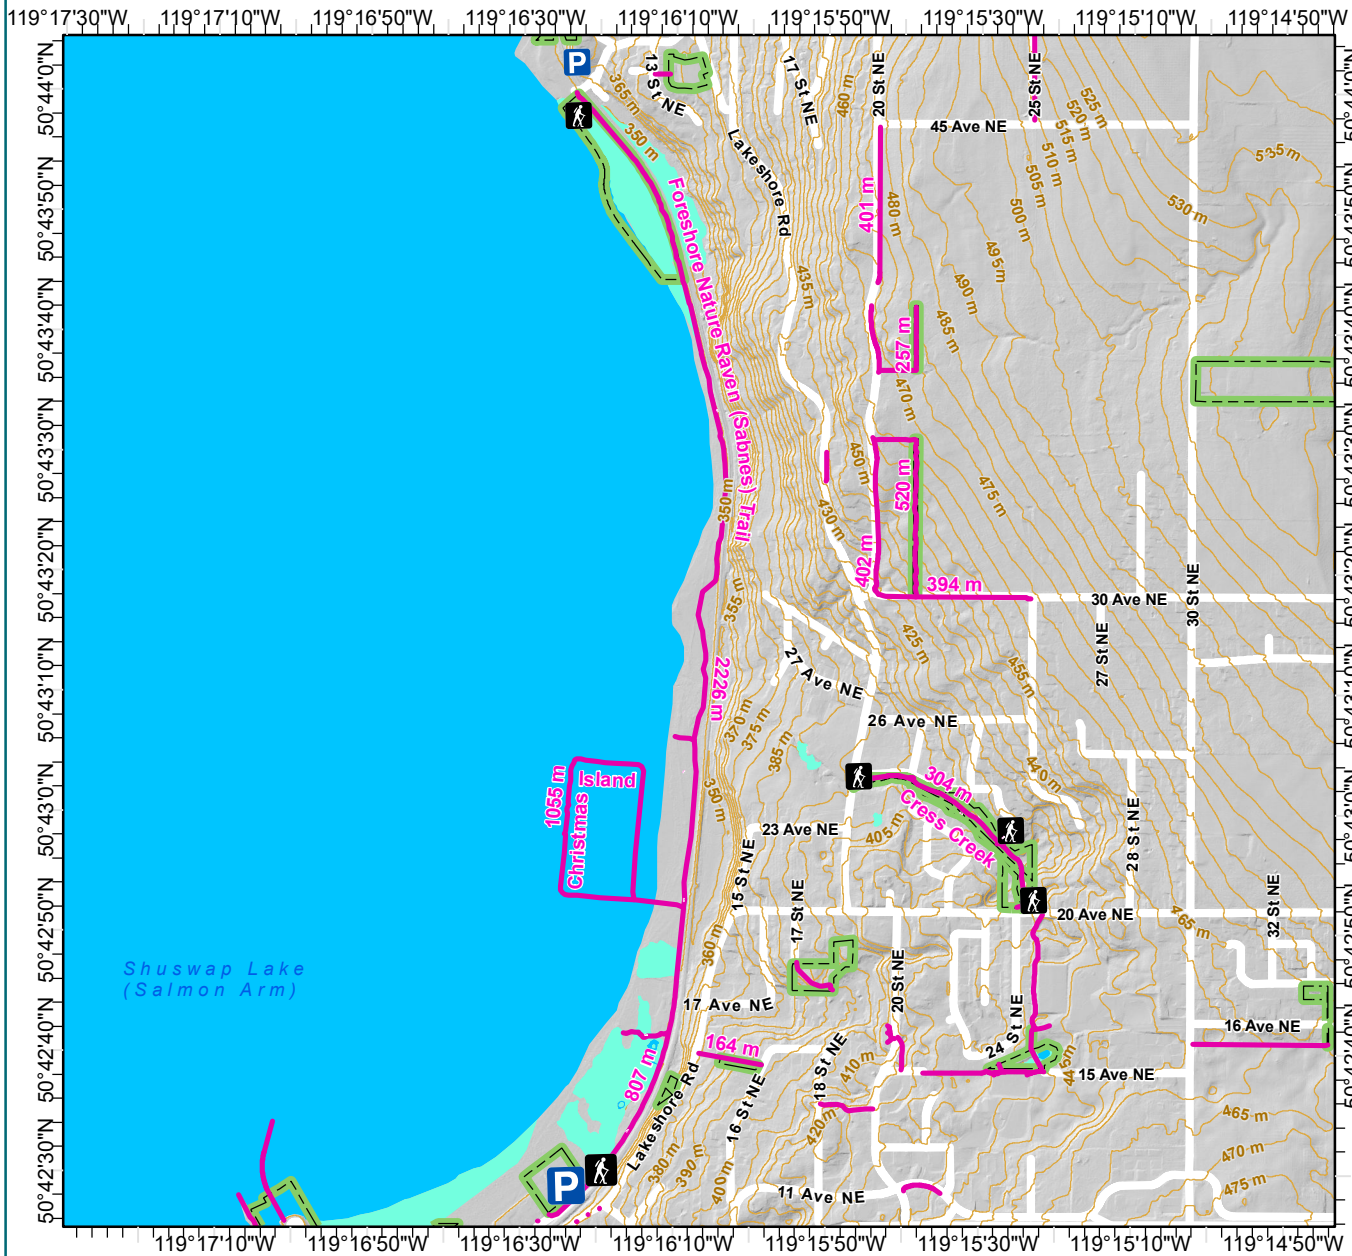

Foreshore Nature Raven (Sabnes) Trail

CITY OF
SALMON ARM

Trailhead

Trail

Parking

Park

0 250
Meters

The field map contains information that has been compiled by the City of Salmon Arm using data that is believed to be accurate. However, caution should be exercised as deficiencies, errors or omissions may be present. The City of Salmon Arm distributes this material without warranties of any kind, expressed or implied, including but not limited to warranties of suitability of particular purpose or use.

Printed: Aug 2024

Foreshore Nature Raven (Sabnes) Trail

CITY OF
SALMON ARM

Trailhead

Trail

Lake

Parking

Park

Wetland

5m Contours

0 250
Meters

The field map contains information that has been compiled by the City of Salmon Arm using data that is believed to be accurate. However, caution should be exercised as deficiencies, errors or omissions may be present. The City of Salmon Arm distributes this material without warranties of any kind, expressed or implied, including but not limited to warranties of suitability of particular purpose or use.