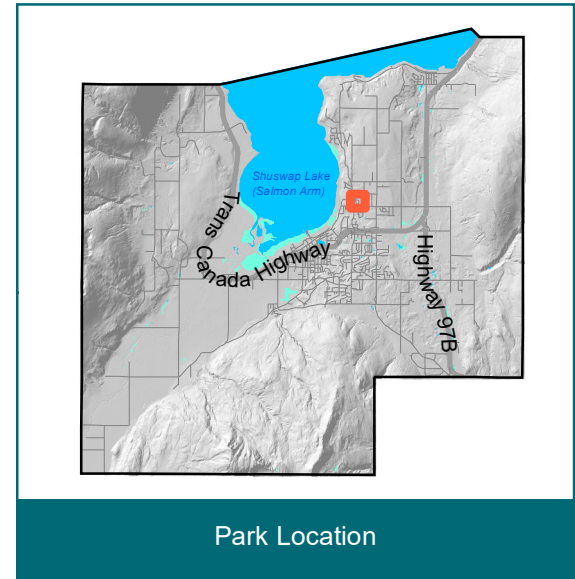

Cress Creek

2200 24 Ave NE

CITY OF
SALMON ARM

-  Trailhead
-  5m Contours
-  Trail
-  Trail Connector
-  Cress Creek Park

The field map contains information that has been compiled by the City of Salmon Arm using data that is believed to be accurate. However, caution should be exercised as deficiencies, errors or omissions may be present. The City of Salmon Arm distributes this material without warranties of any kind, expressed or implied, including but not limited to warranties of suitability of particular purpose or use.