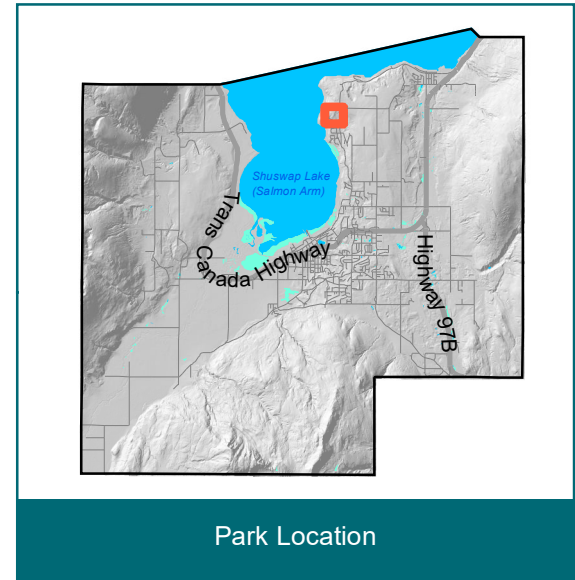

CITY OF SALMON ARM

- Trailhead
- Trail
- Trail Connection
- Coyote Park
- Parking
- 10m Contours

0 50 Meters

Coyote Park

1251 54 Ave NE

Park Location

The field map contains information that has been compiled by the City of Salmon Arm using data that is believed to be accurate. However, caution should be exercised as deficiencies, errors or omissions may be present. The City of Salmon Arm distributes this material without warranties of any kind, expressed or implied, including but not limited to warranties of suitability of particular purpose or use.