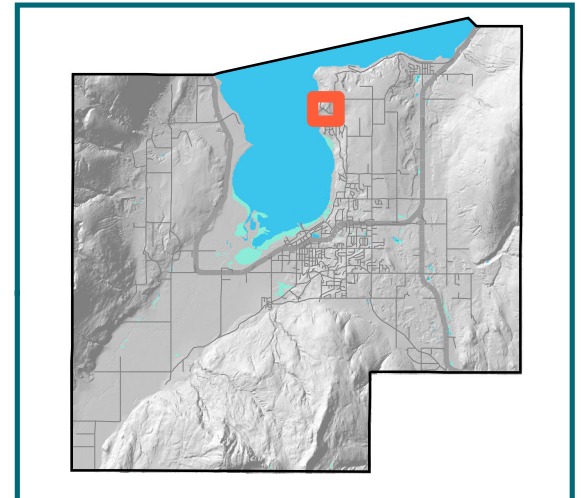

Coyote Park

Greenway Location

- Trail
- Park
- ~ Stream
- █ Lake/River
- █ Wetland

Created: March 2019

The field map contains information that has been compiled by the City of Salmon Arm using data that is believed to be accurate. However, caution should be exercised as deficiencies, errors or omissions may be present. The City of Salmon Arm distributes this material without warranties of any kind, expressed or implied, including but not limited to warranties of suitability of particular purpose or use.