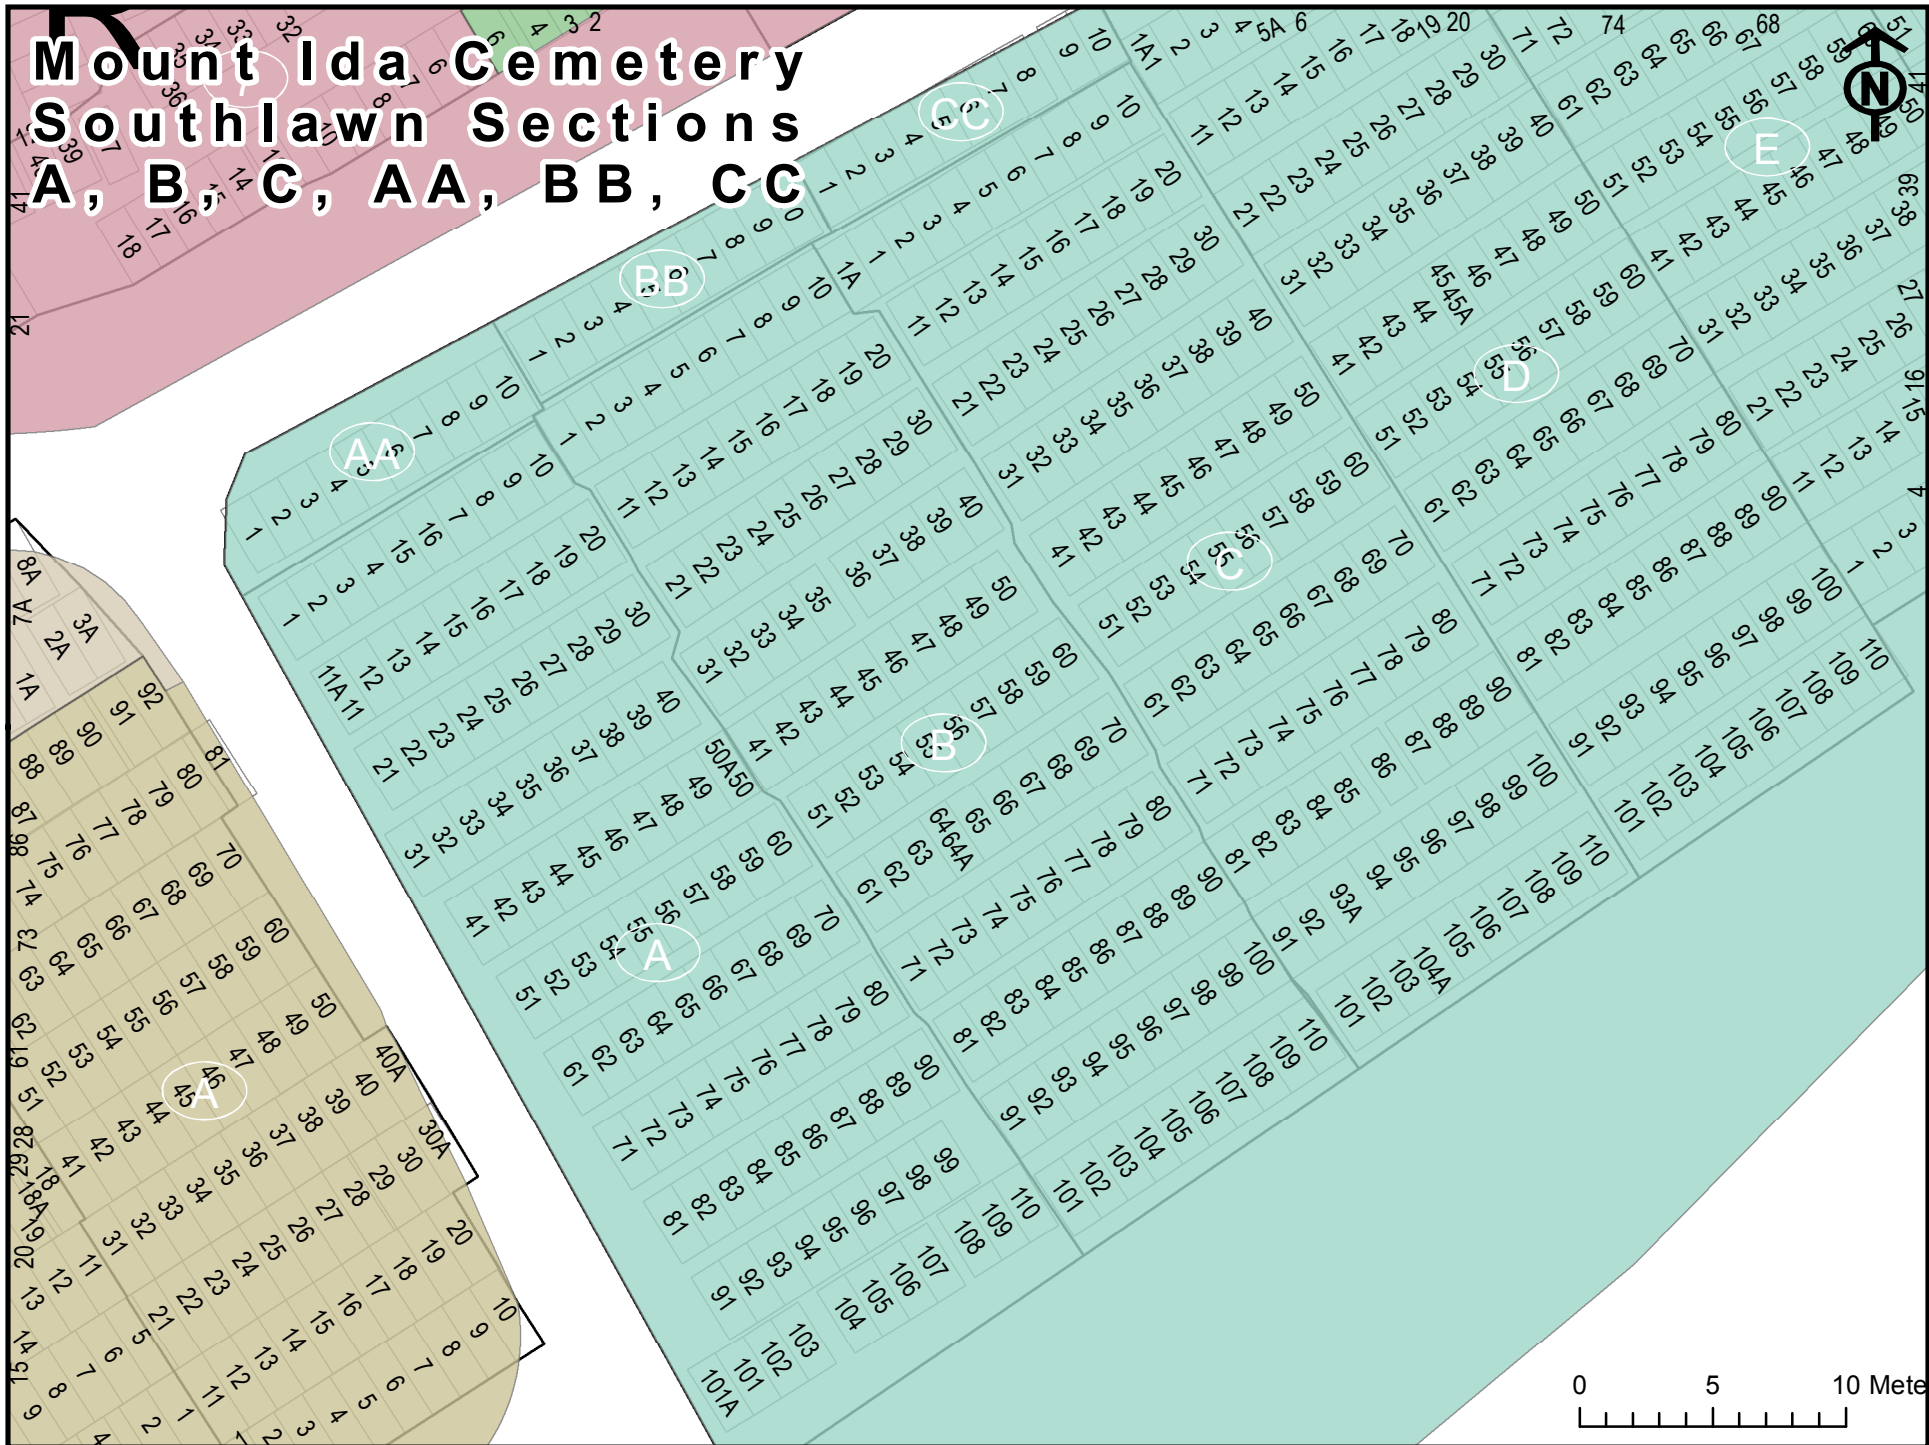

Mount Ida Cemetery Southlawn Sections A, B, C, AA, BB, CC