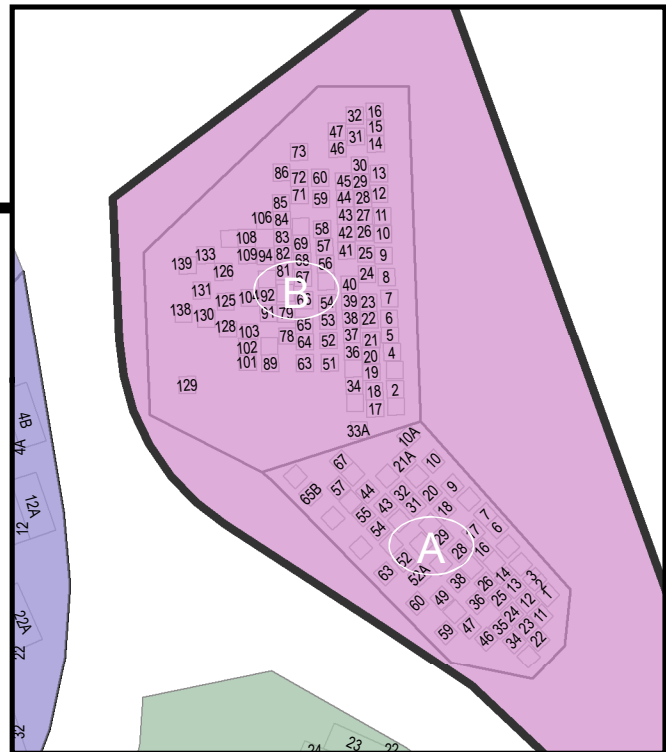

Mount Ida Cemetery New Cremation