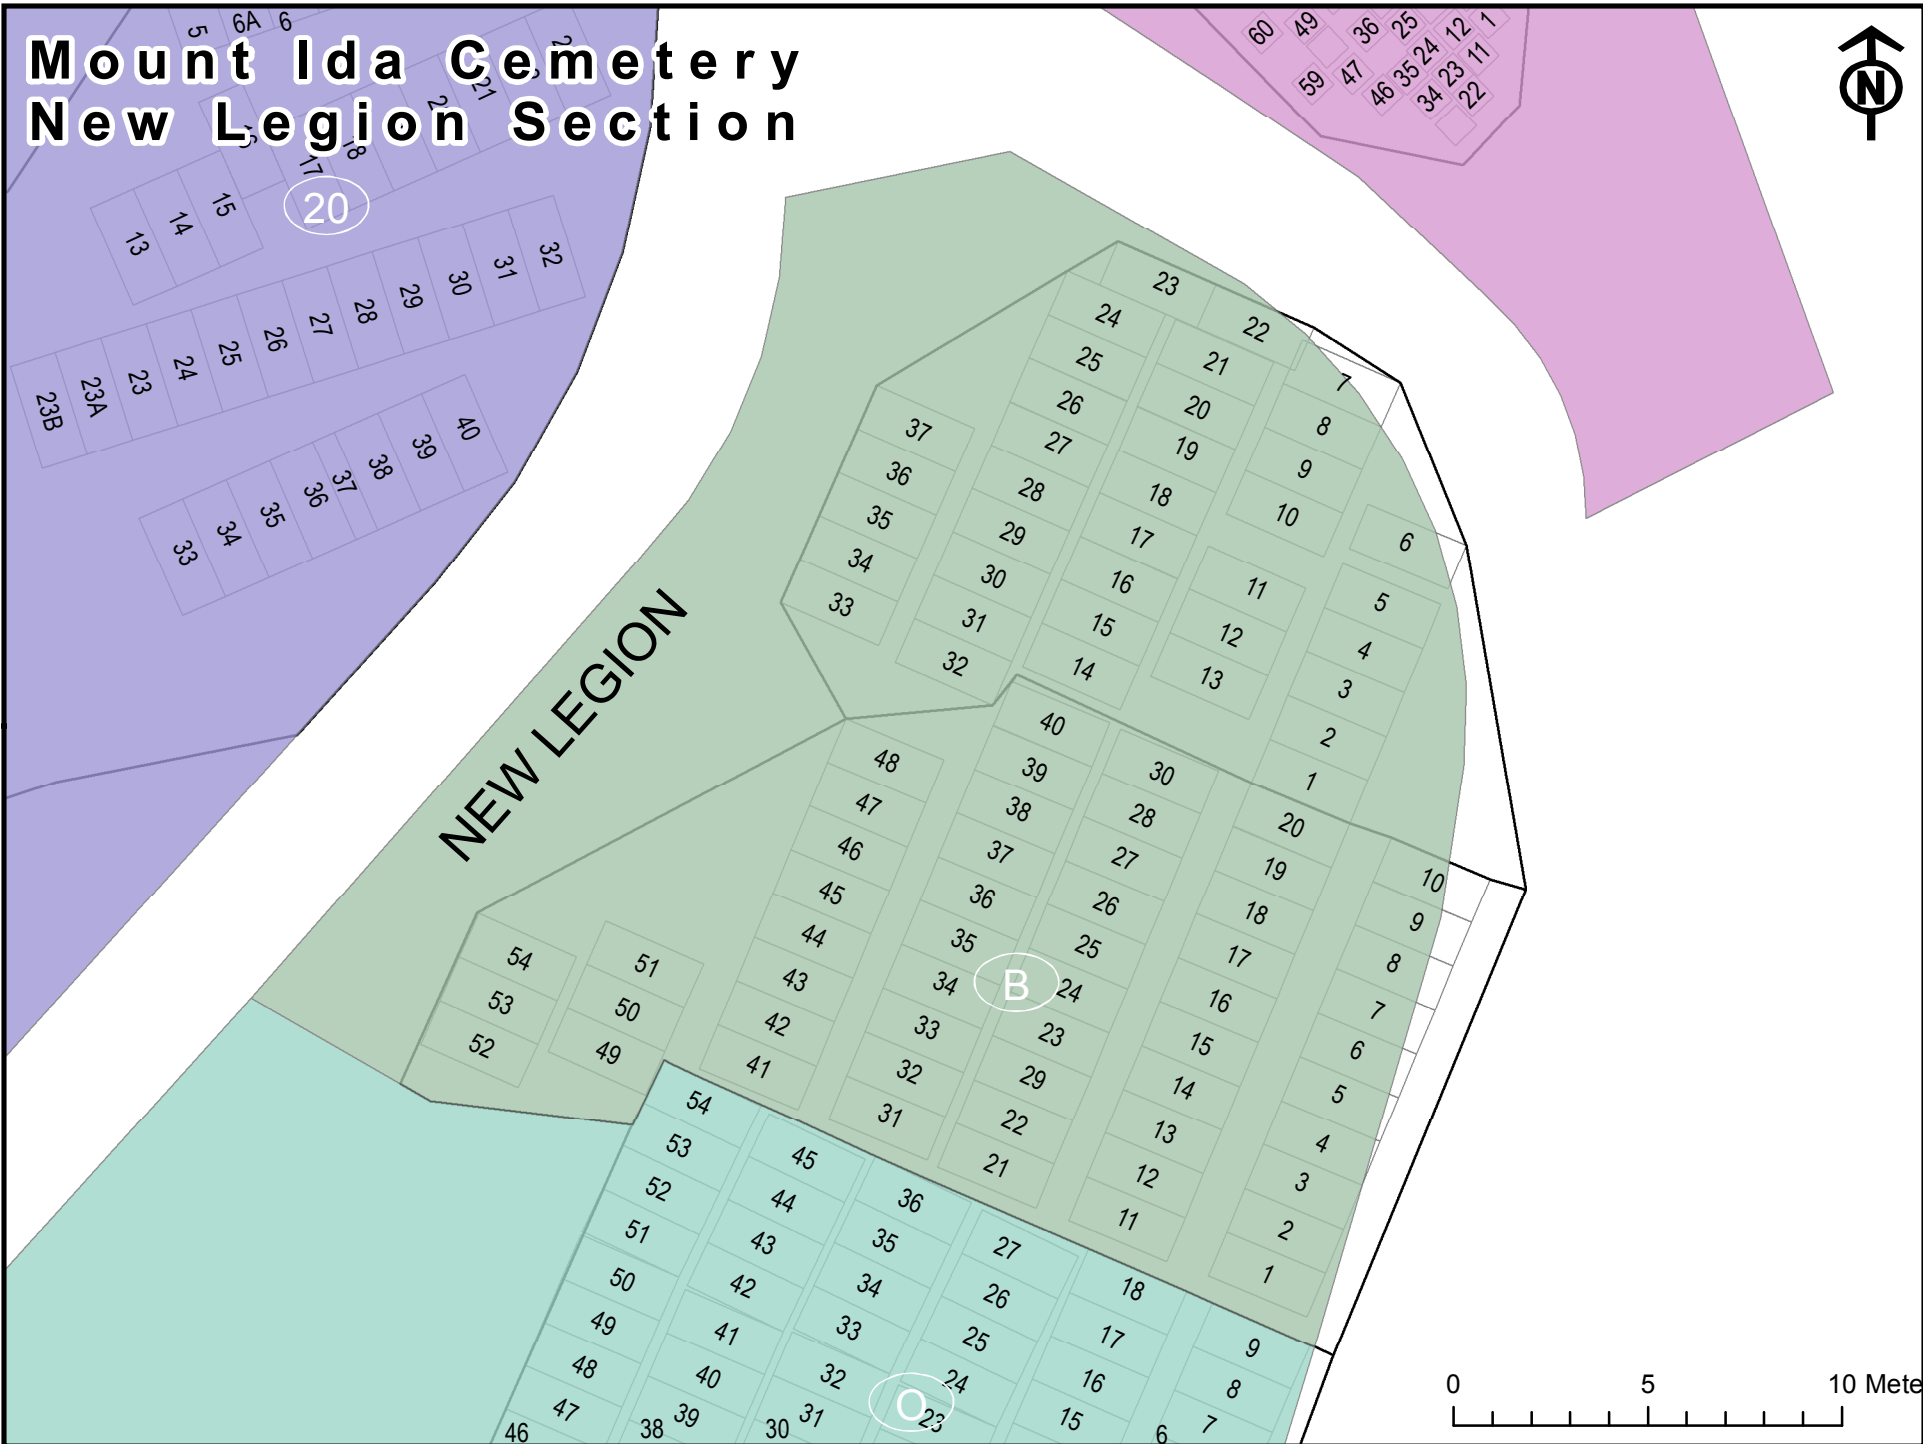

Mount Ida Cemetery New Legion Section