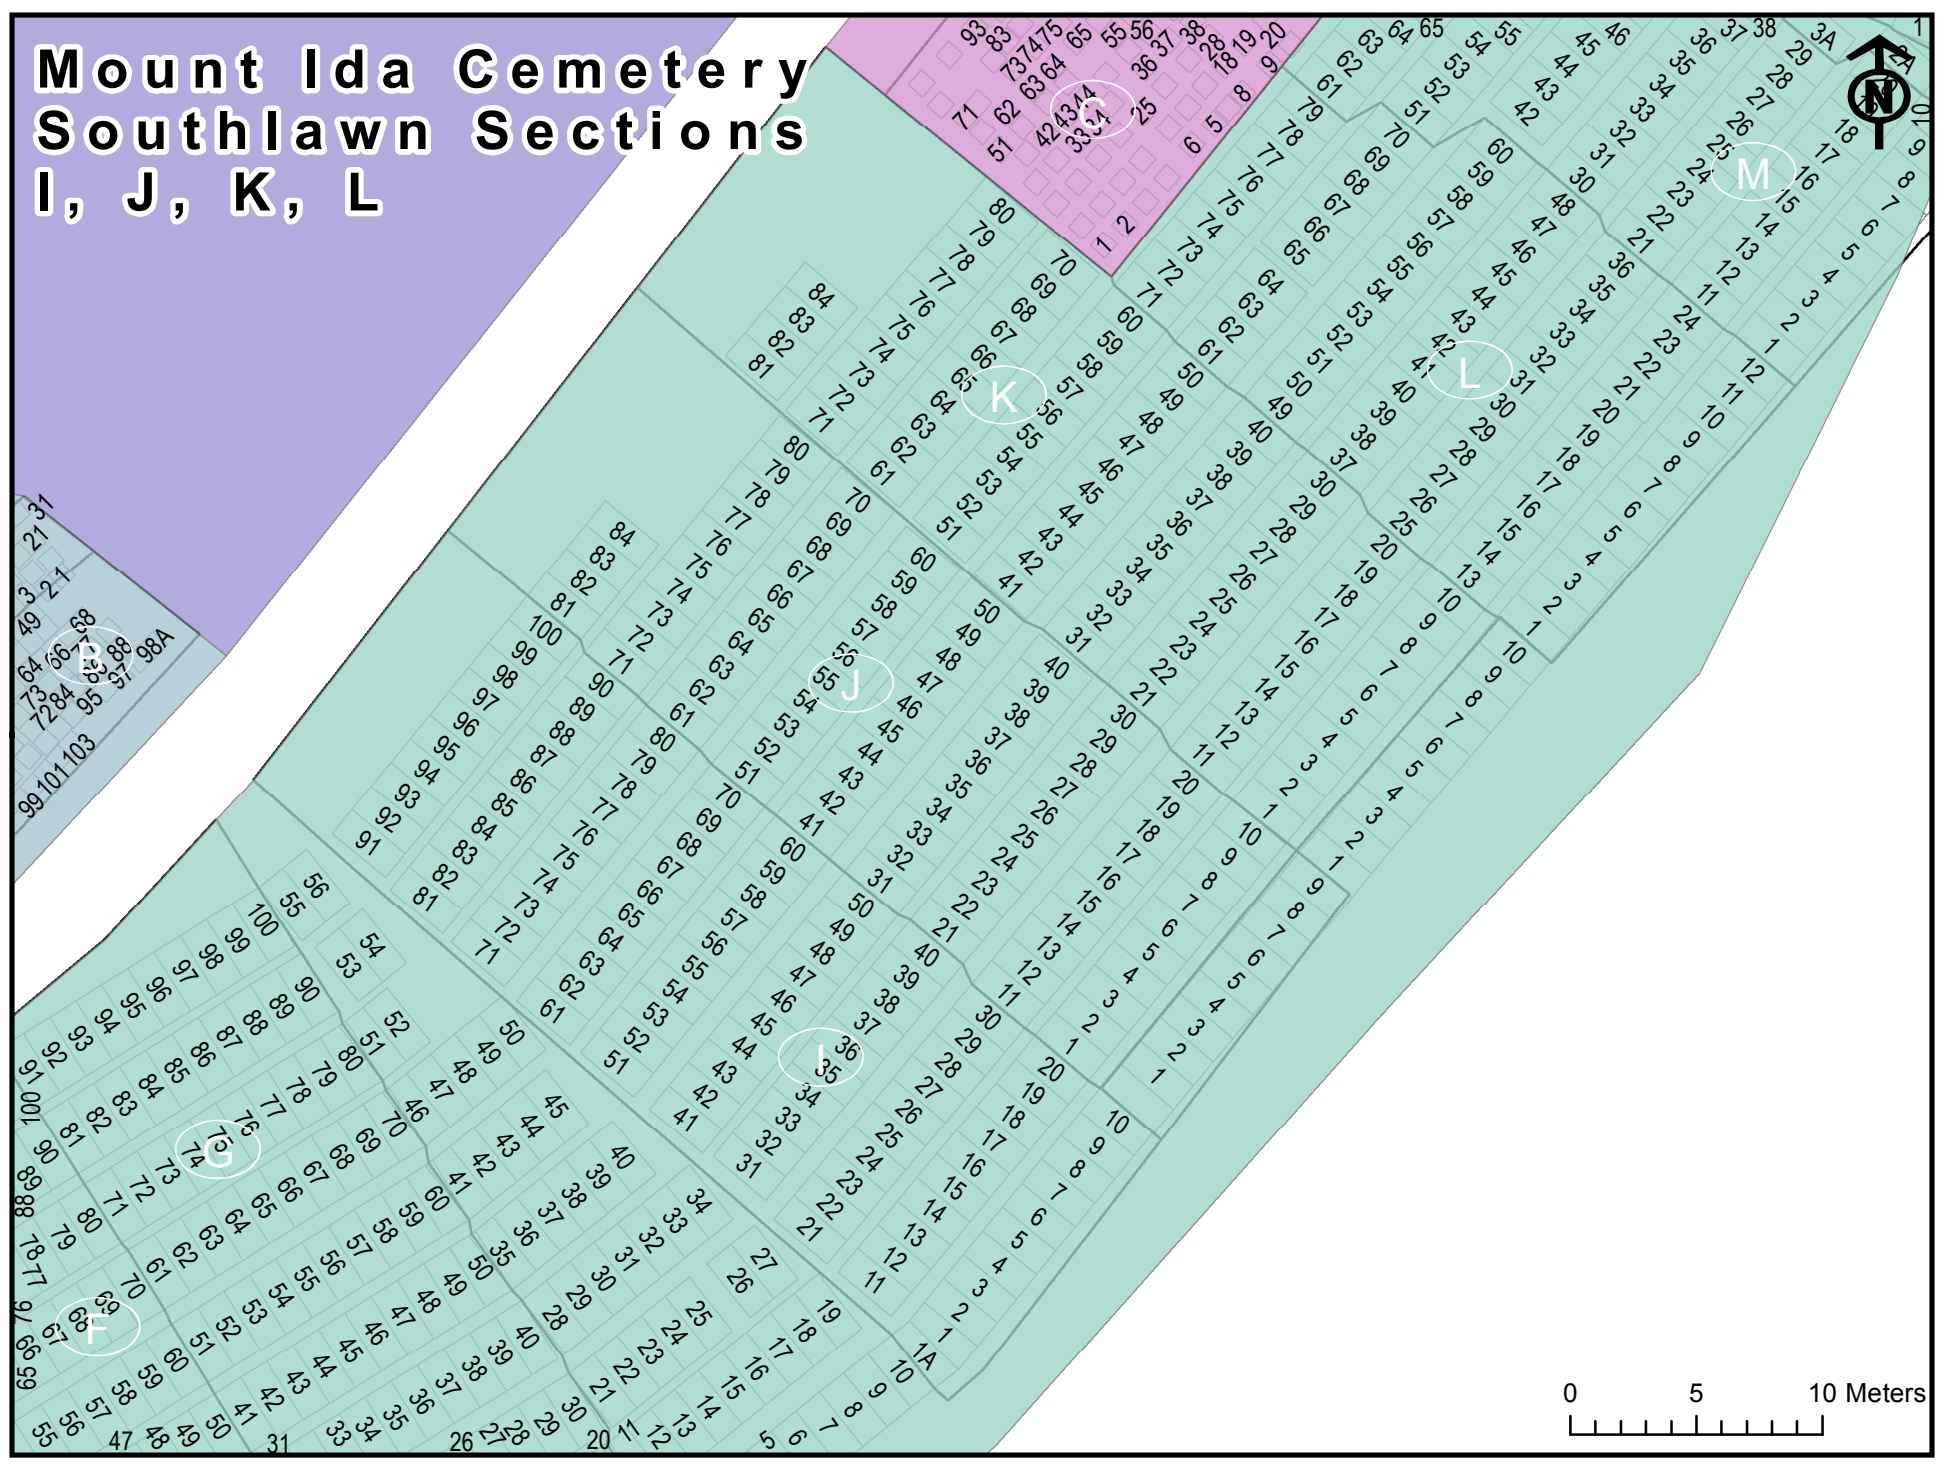

# Mount Ida Cemetery New Legion Section

# Mount Ida Cemetery Old Cemetery Sections (incomplete/inaccurate)

FOOTHILL ROAD

OLD CEMETERY 1

OLD CEMETERY 2

OLD CEMETERY 3

OLD CEMETERY 4  
CENTER 5

NEW CREMATORIA

# Mount Ida Cemetery Southlawn Sections A, B, C, AA, BB, CC

# Mount Ida Cemetery Southlawn Sections I, J, K, L

0 5 10 Meters