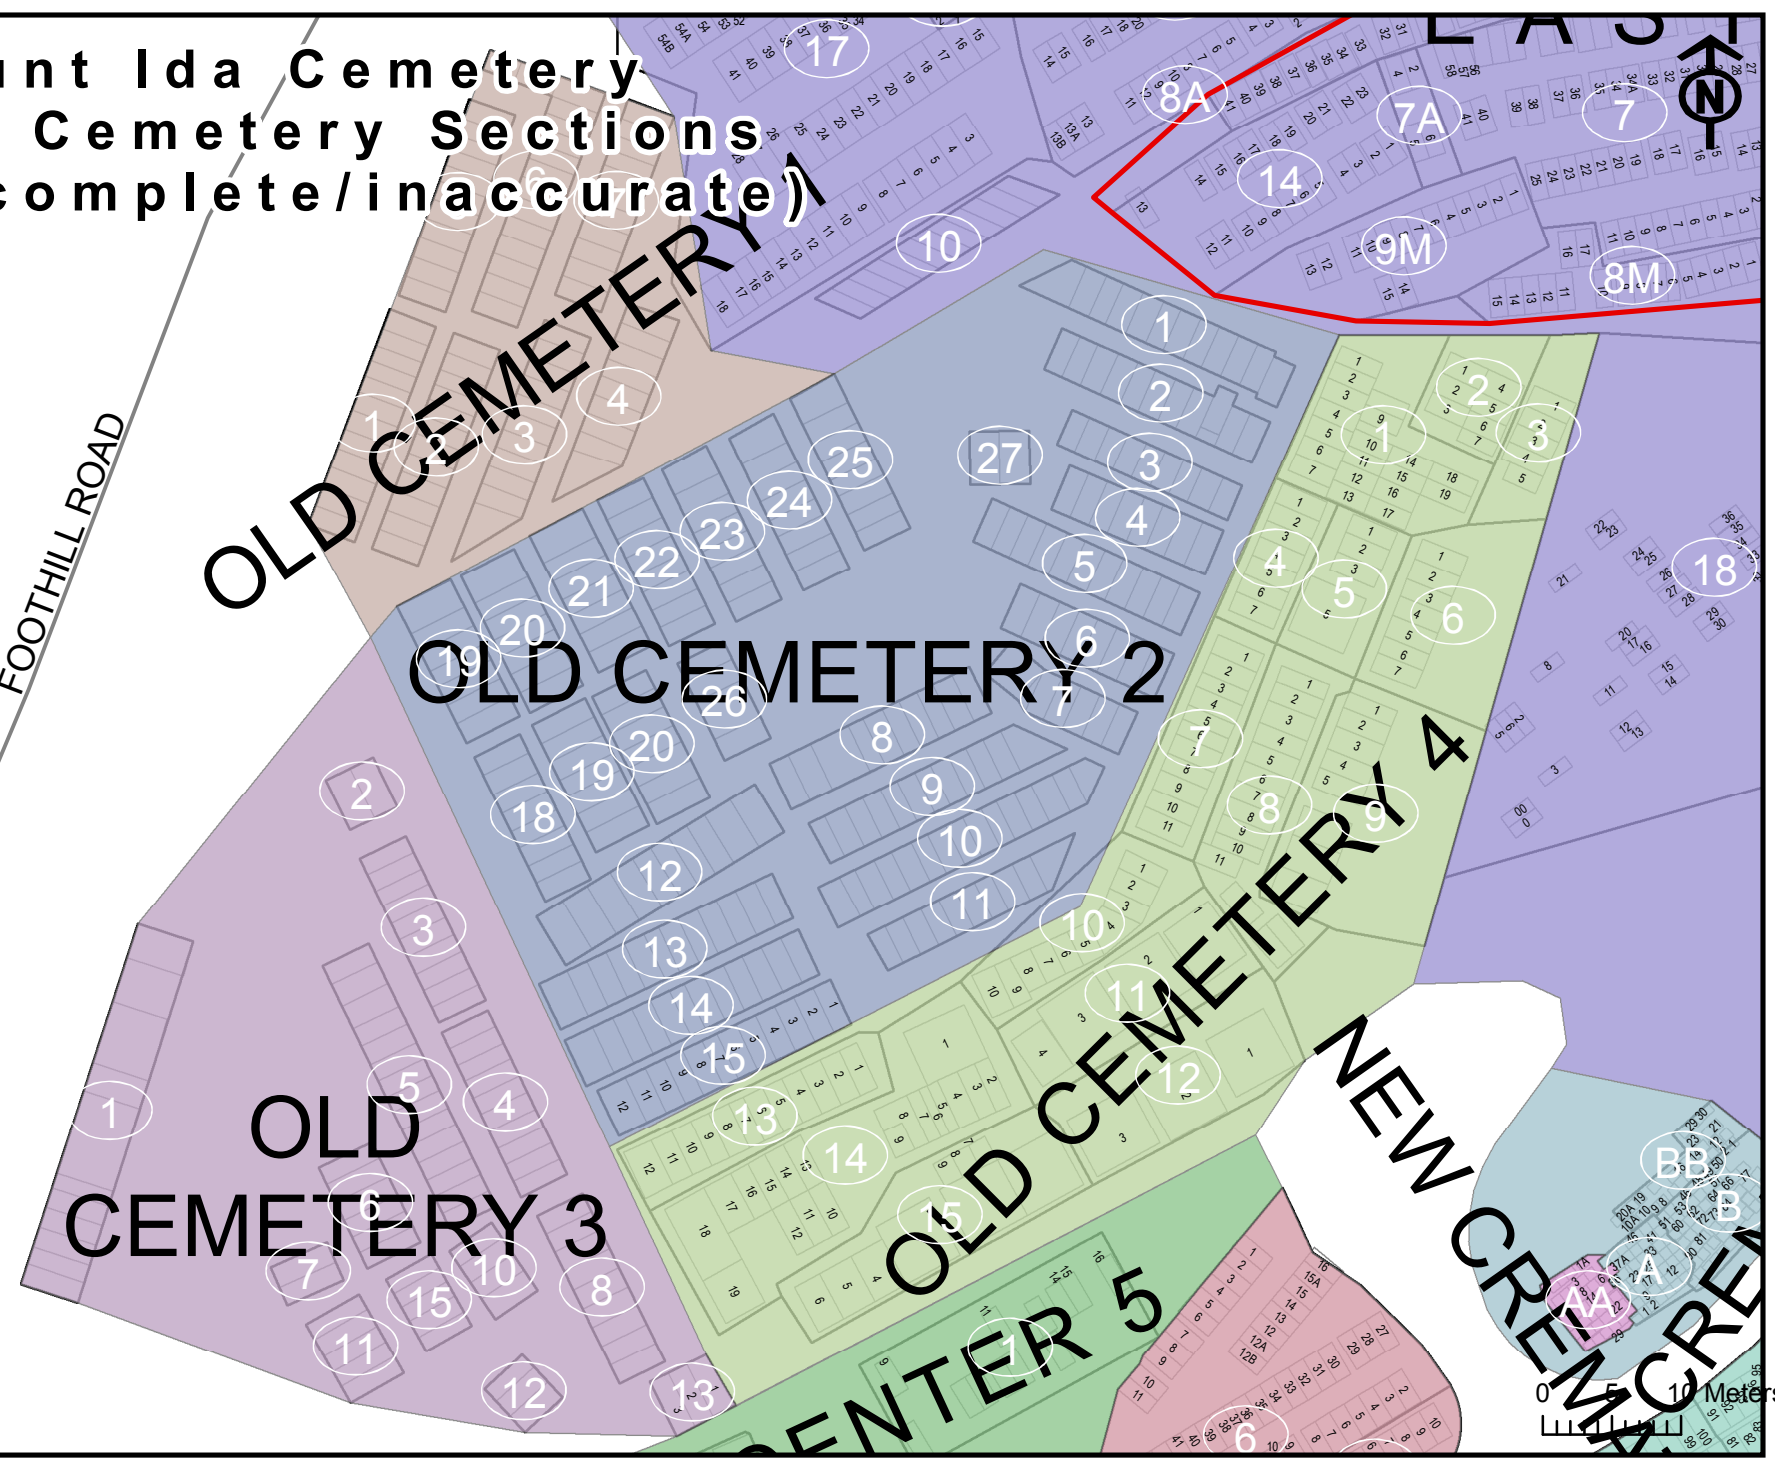

# Mount Ida Cemetery Old Cemetery Sections (incomplete/inaccurate)

FOOTHILL ROAD

OLD CEMETERY 1

OLD CEMETERY 2

OLD CEMETERY 3

OLD CEMETERY 4  
CENTER 5

NEW CREMATORIA

# Mount Ida Cemetery Southlawn Sections A, B, C, AA, BB, CC

# Mount Ida Cemetery Southlawn Sections I, J, K, L

0 5 10 Meters