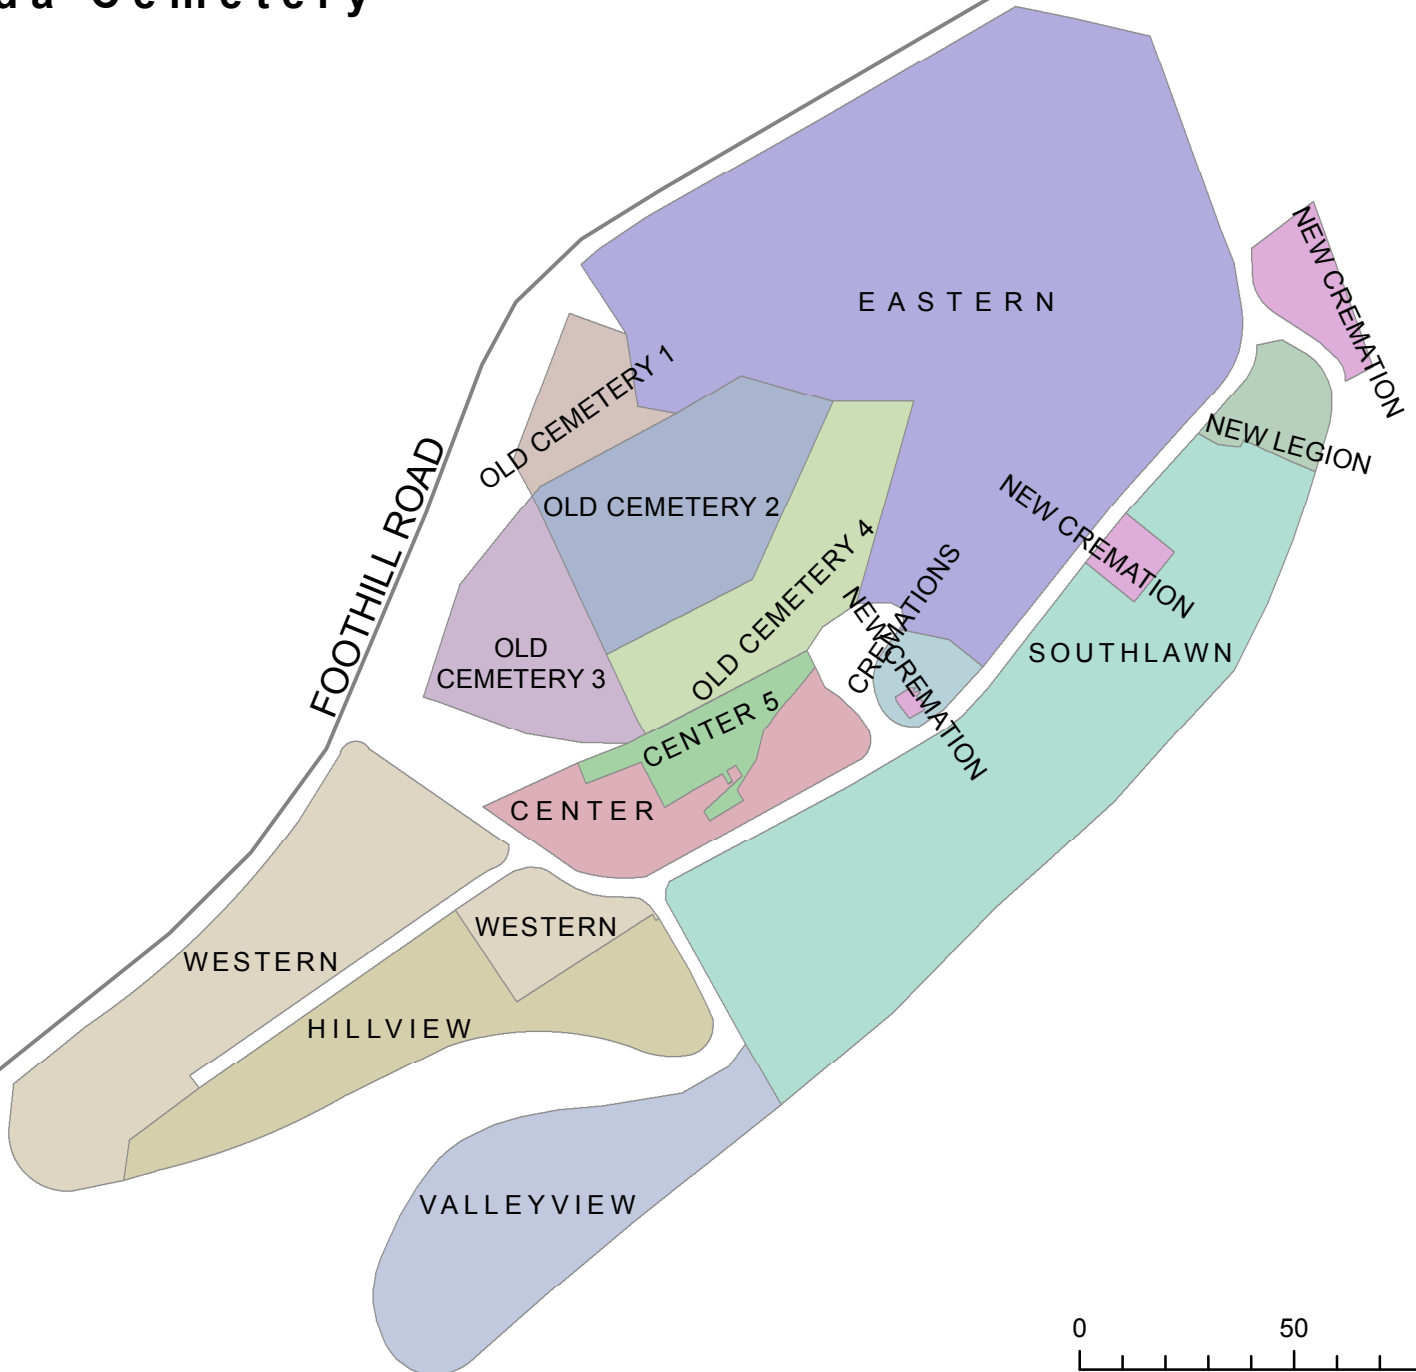

# Mount Ida Cemetery

FOOTHILL ROAD

Mount Ida Cemetery  
Center Section

CENTERS 3

CENTERS

OLD CENTERS

CENTERS 5

OLD CENTERS

# Mount Ida Cemetery Eastern Section

FOOTHILL ROAD

EASTERN  
MASONIC

EASTERN

# Mount Ida Cemetery Western, Hillview, and Valleyview Sections

FOOTHILL ROAD

WESTERN

HILLVIEW

CENTER

VALLEYVIEW

0 5 10 Meters

# Mount Ida Cemetery Old Cemetery Sections (incomplete/inaccurate)

FOOTHILL ROAD

OLD CEMETERY 1

OLD CEMETERY 2

OLD CEMETERY 3

OLD CEMETERY 4  
CENTER 5

NEW CREMATORIA