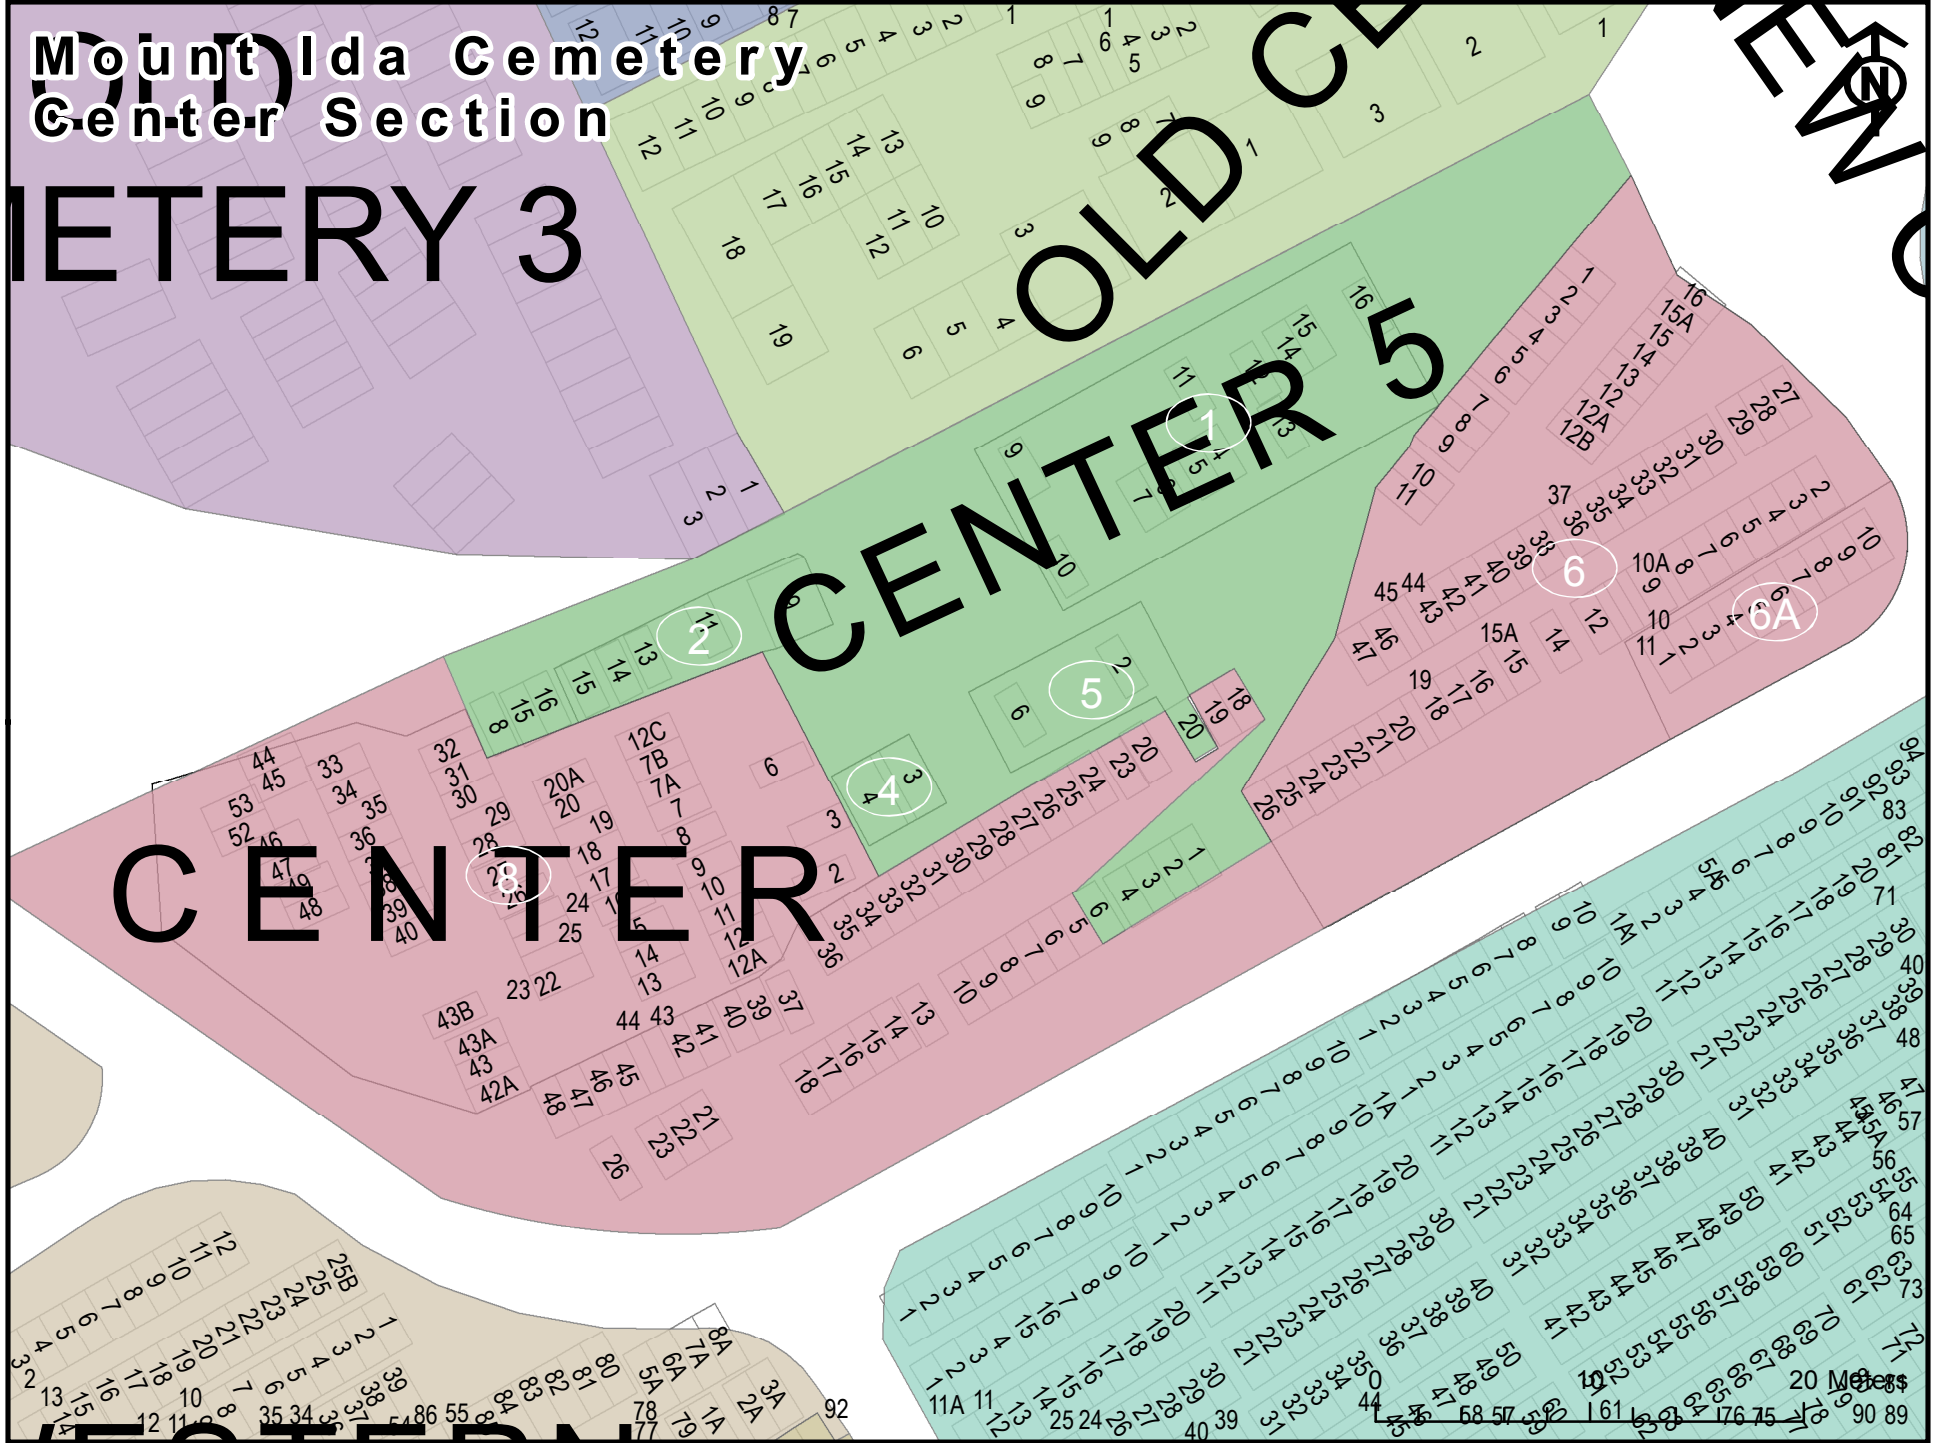

# Mount Ida Cemetery

FOOTHILL ROAD

Mount Ida Cemetery  
Center Section

CENTERS 3

CENTERS

OLD CENTERS

CENTERS 5

OLD CENTERS

# Mount Ida Cemetery Eastern Section

FOOTHILL ROAD

EASTERN  
MASONIC

EASTERN

# Mount Ida Cemetery Southlawn Sections I, J, K, L

0 5 10 Meters