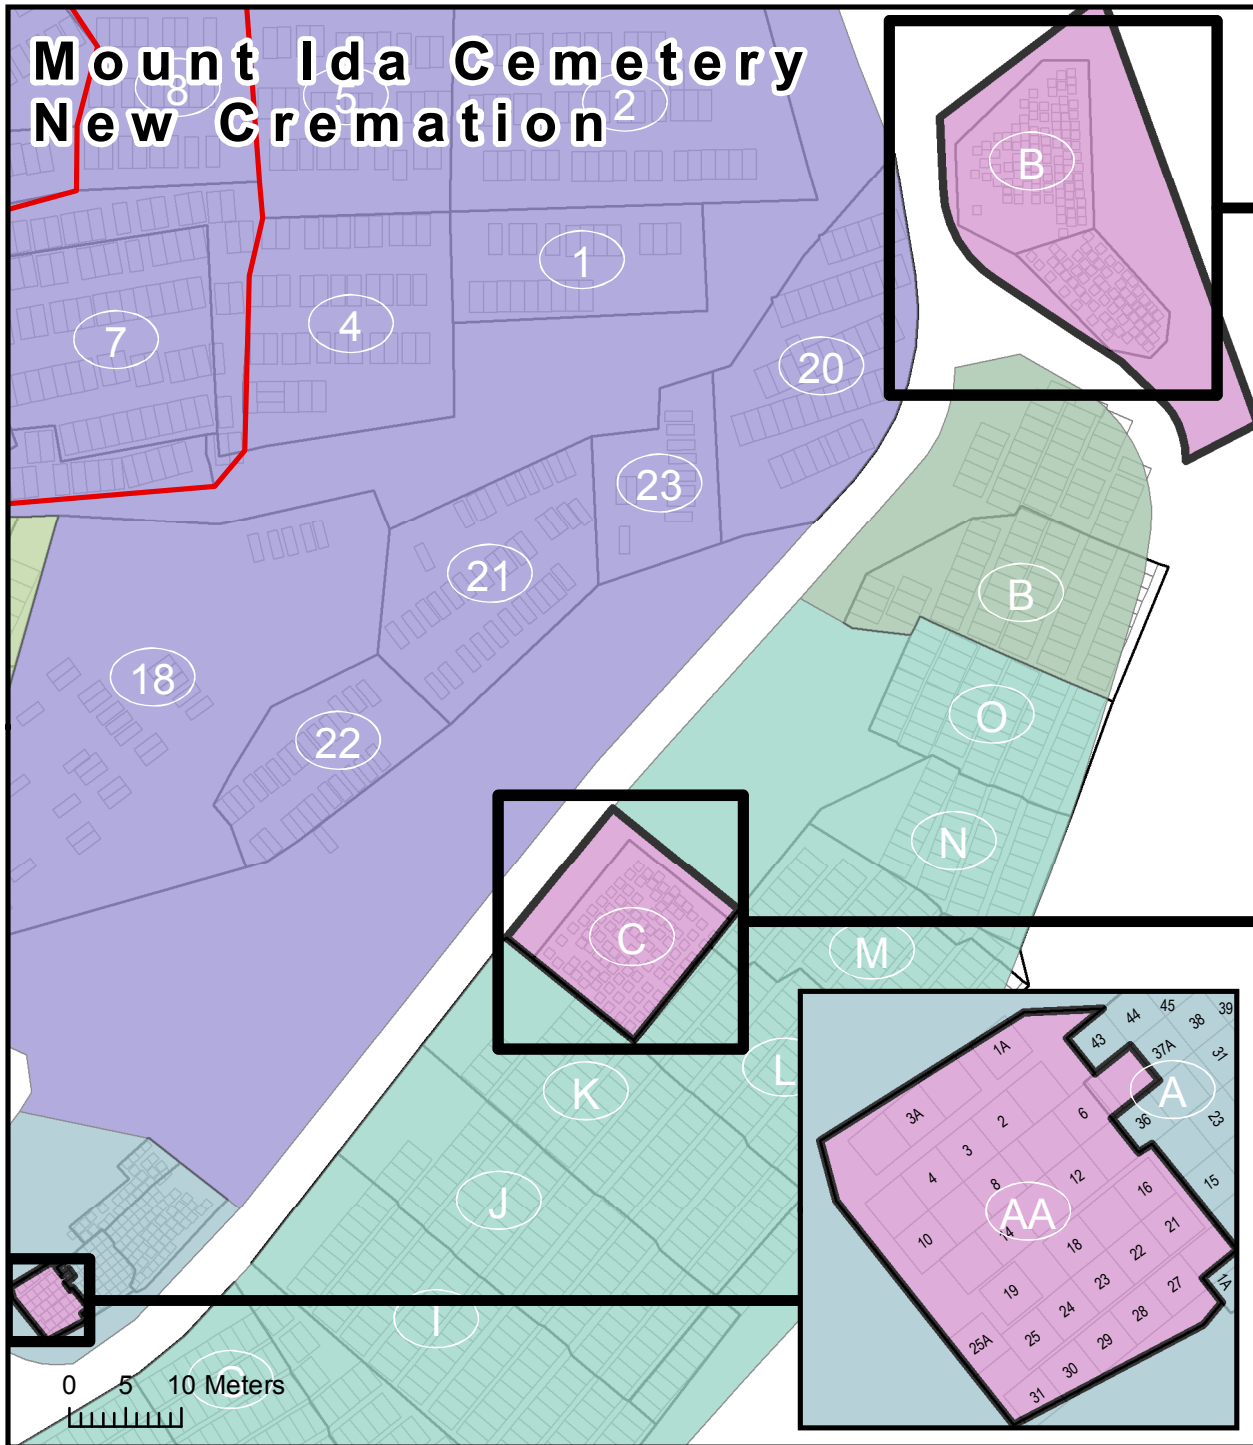

Mount Ida Cemetery New Cremation