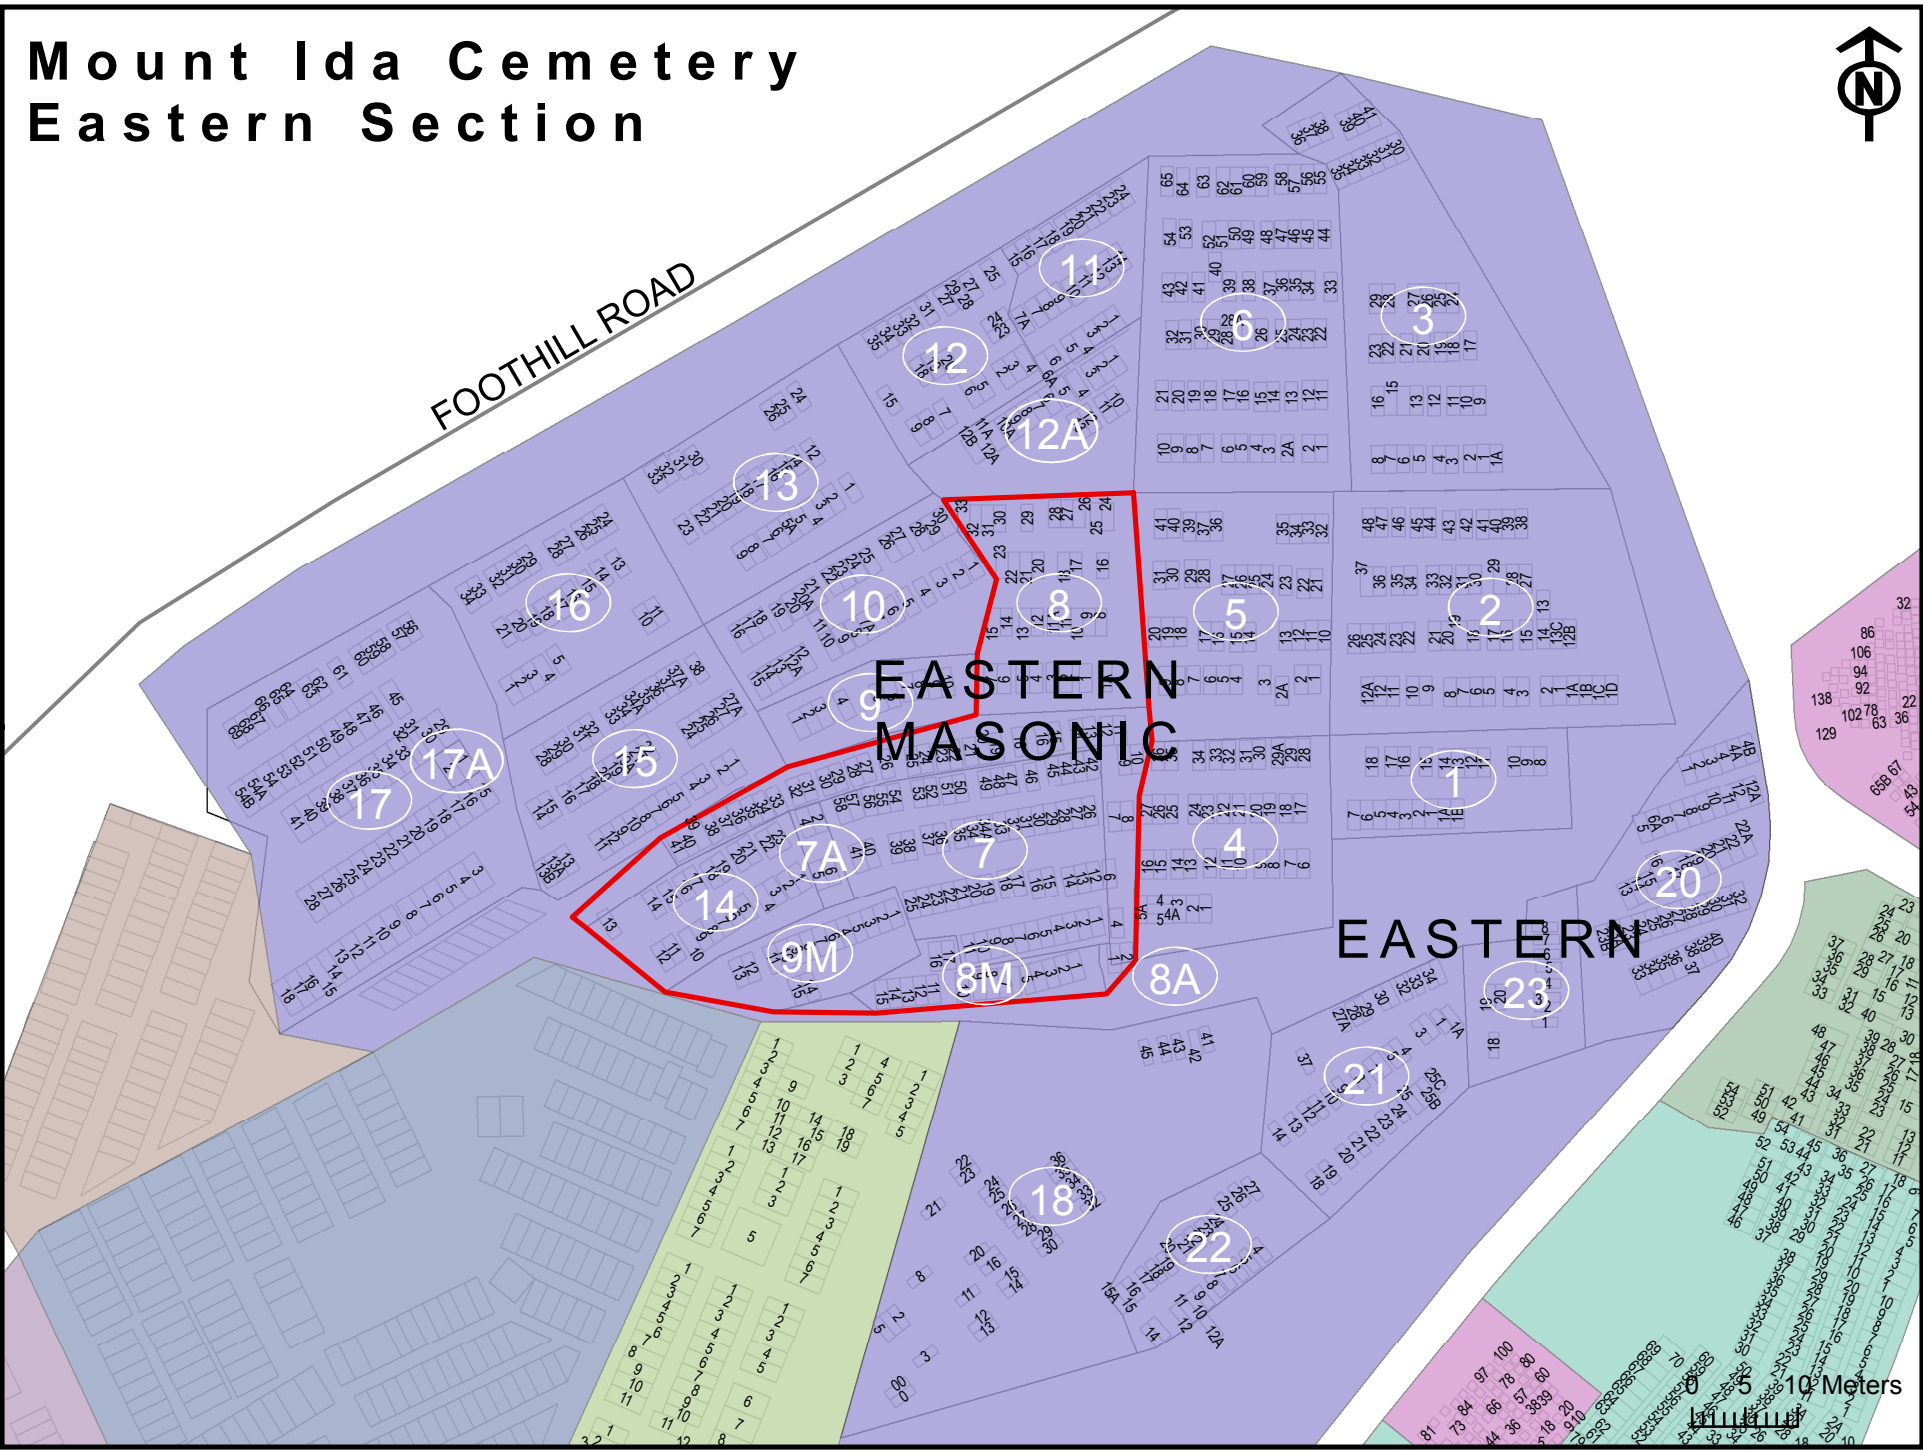

# Mount Ida Cemetery

FOOTHILL ROAD

Mount Ida Cemetery  
Center Section

CENTERS 3

CENTERS

OLD CENTERS

CENTERS 5

OLD CENTERS

# Mount Ida Cemetery Cremation Section

# Mount Ida Cemetery Eastern Section

FOOTHILL ROAD

EASTERN  
MASONIC

EASTERN

# Mount Ida Cemetery Western, Hillview, and Valleyview Sections

FOOTHILL ROAD

WESTERN

HILLVIEW

CENTER

VALLEYVIEW

0 5 10 Meters