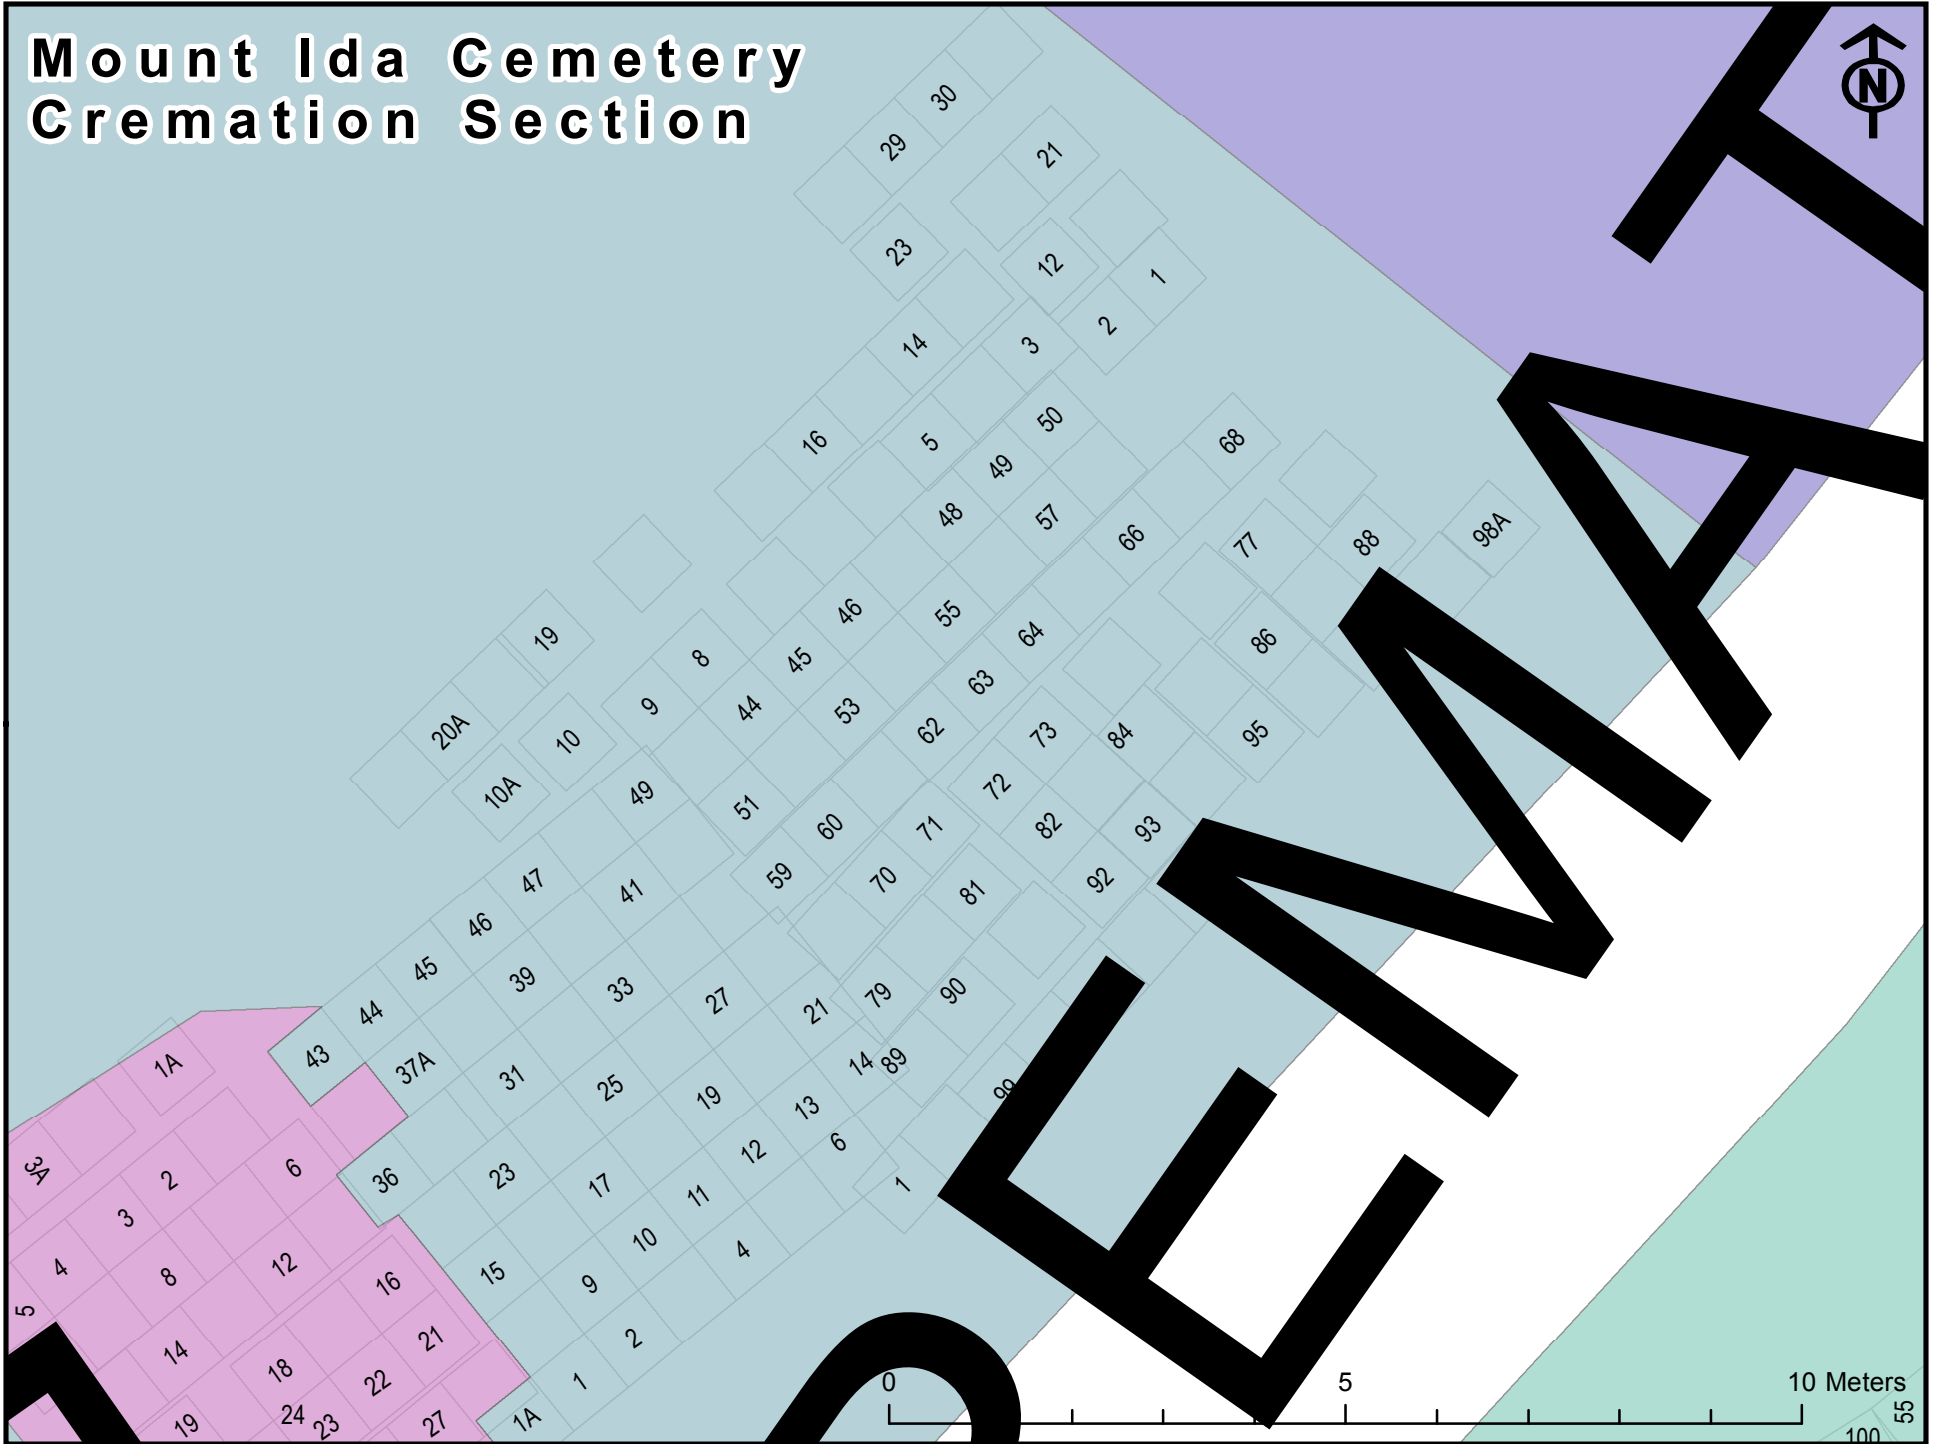

# Mount Ida Cemetery

FOOTHILL ROAD

Mount Ida Cemetery  
Center Section

CENTERS 3

CENTERS

OLD CENTERS

CENTERS 5

OLD CENTERS

# Mount Ida Cemetery Cremation Section

# Mount Ida Cemetery Eastern Section

FOOTHILL ROAD

EASTERN  
MASONIC

EASTERN

# Mount Ida Cemetery Southlawn Sections I, J, K, L

0 5 10 Meters