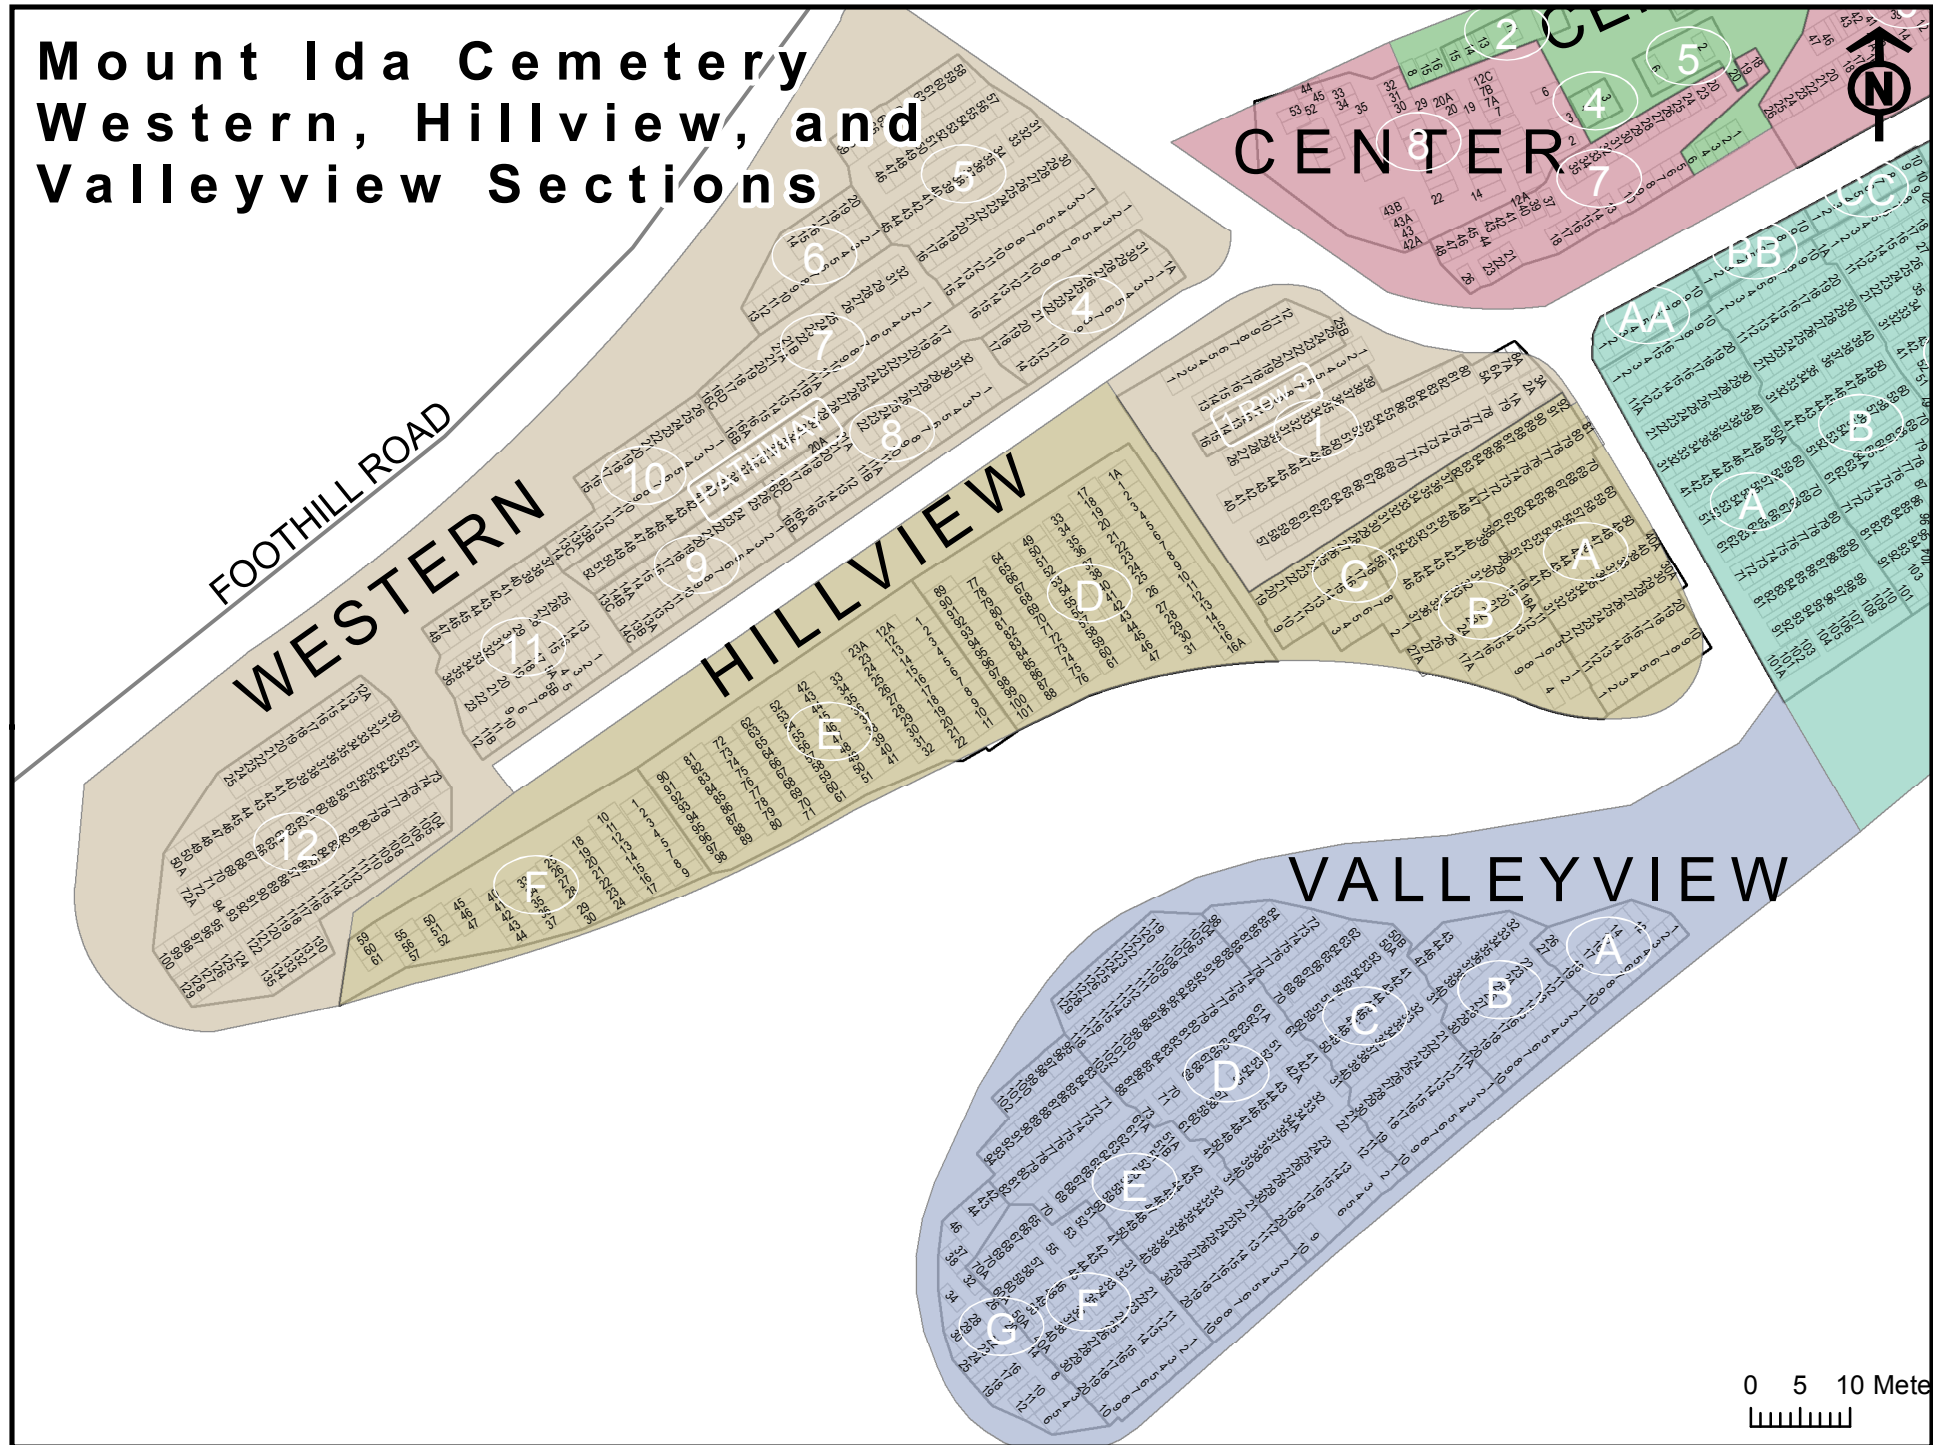

# Mount Ida Cemetery Western, Hillview, and Valleyview Sections

FOOTHILL ROAD

WESTERN

HILLVIEW

CENTER

VALLEYVIEW

0 5 10 Meters

# Mount Ida Cemetery New Legion Section

# Mount Ida Cemetery Old Cemetery Sections (incomplete/inaccurate)

FOOTHILL ROAD

OLD CEMETERY 1

OLD CEMETERY 2

OLD CEMETERY 3

OLD CEMETERY 4  
CENTER 5

NEW CREMATORIA

# Mount Ida Cemetery Southlawn Sections I, J, K, L

0 5 10 Meters