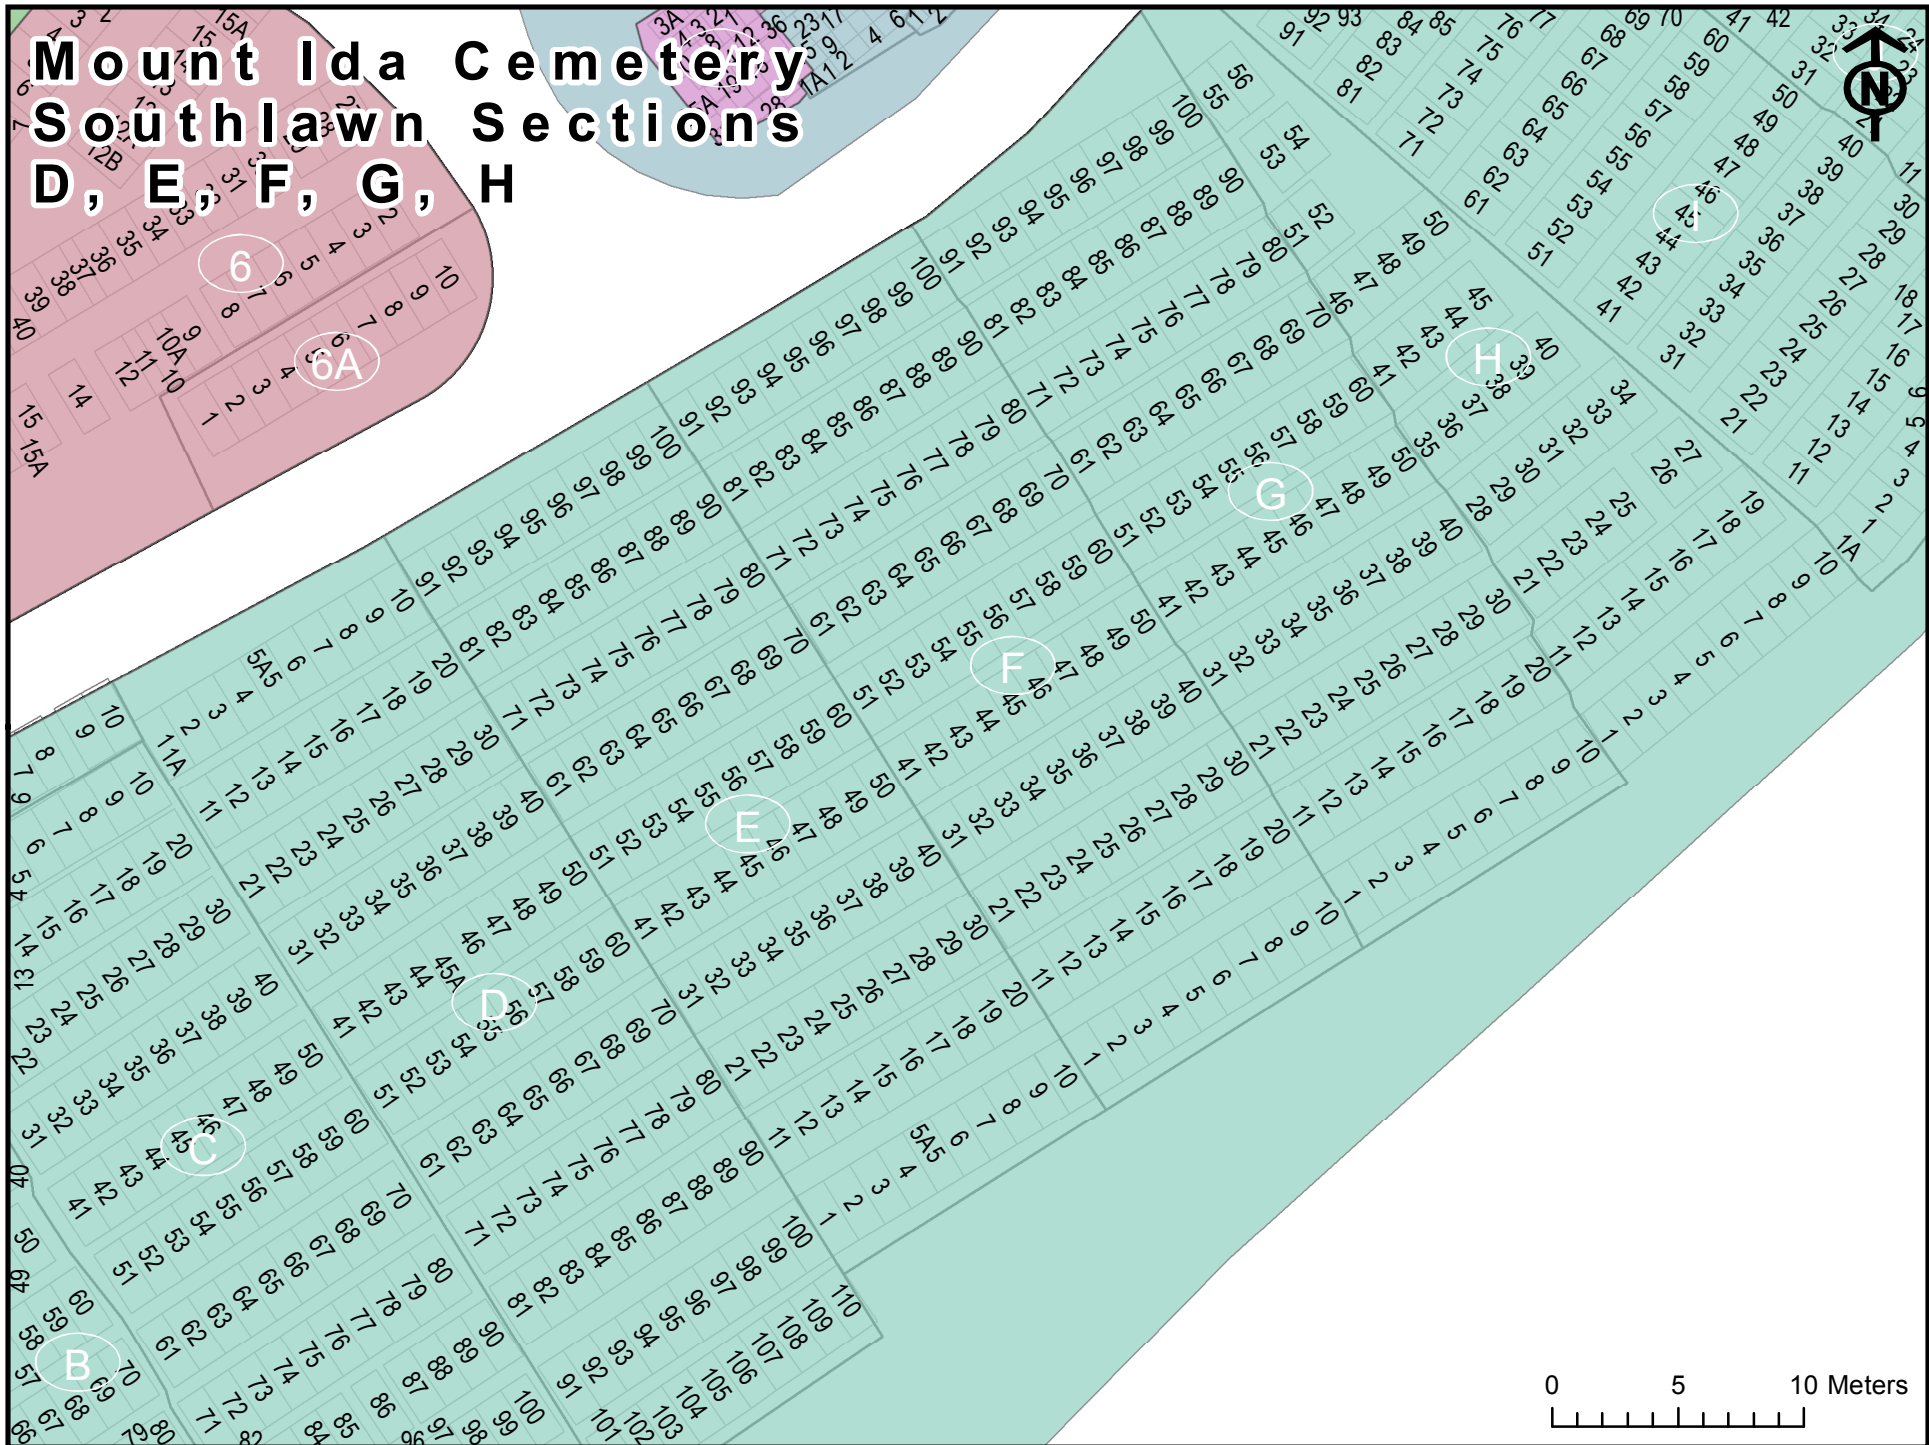

# Mount Ida Cemetery Old Cemetery Sections (incomplete/inaccurate)

FOOTHILL ROAD

OLD CEMETERY 1

OLD CEMETERY 2

OLD CEMETERY 3

OLD CEMETERY 4  
CENTER 5

NEW CREMATORIA

# Mount Ida Cemetery Southlawn Sections A, B, C, AA, BB, CC

# Mount Ida Cemetery Southlawn Sections I, J, K, L

0 5 10 Meters