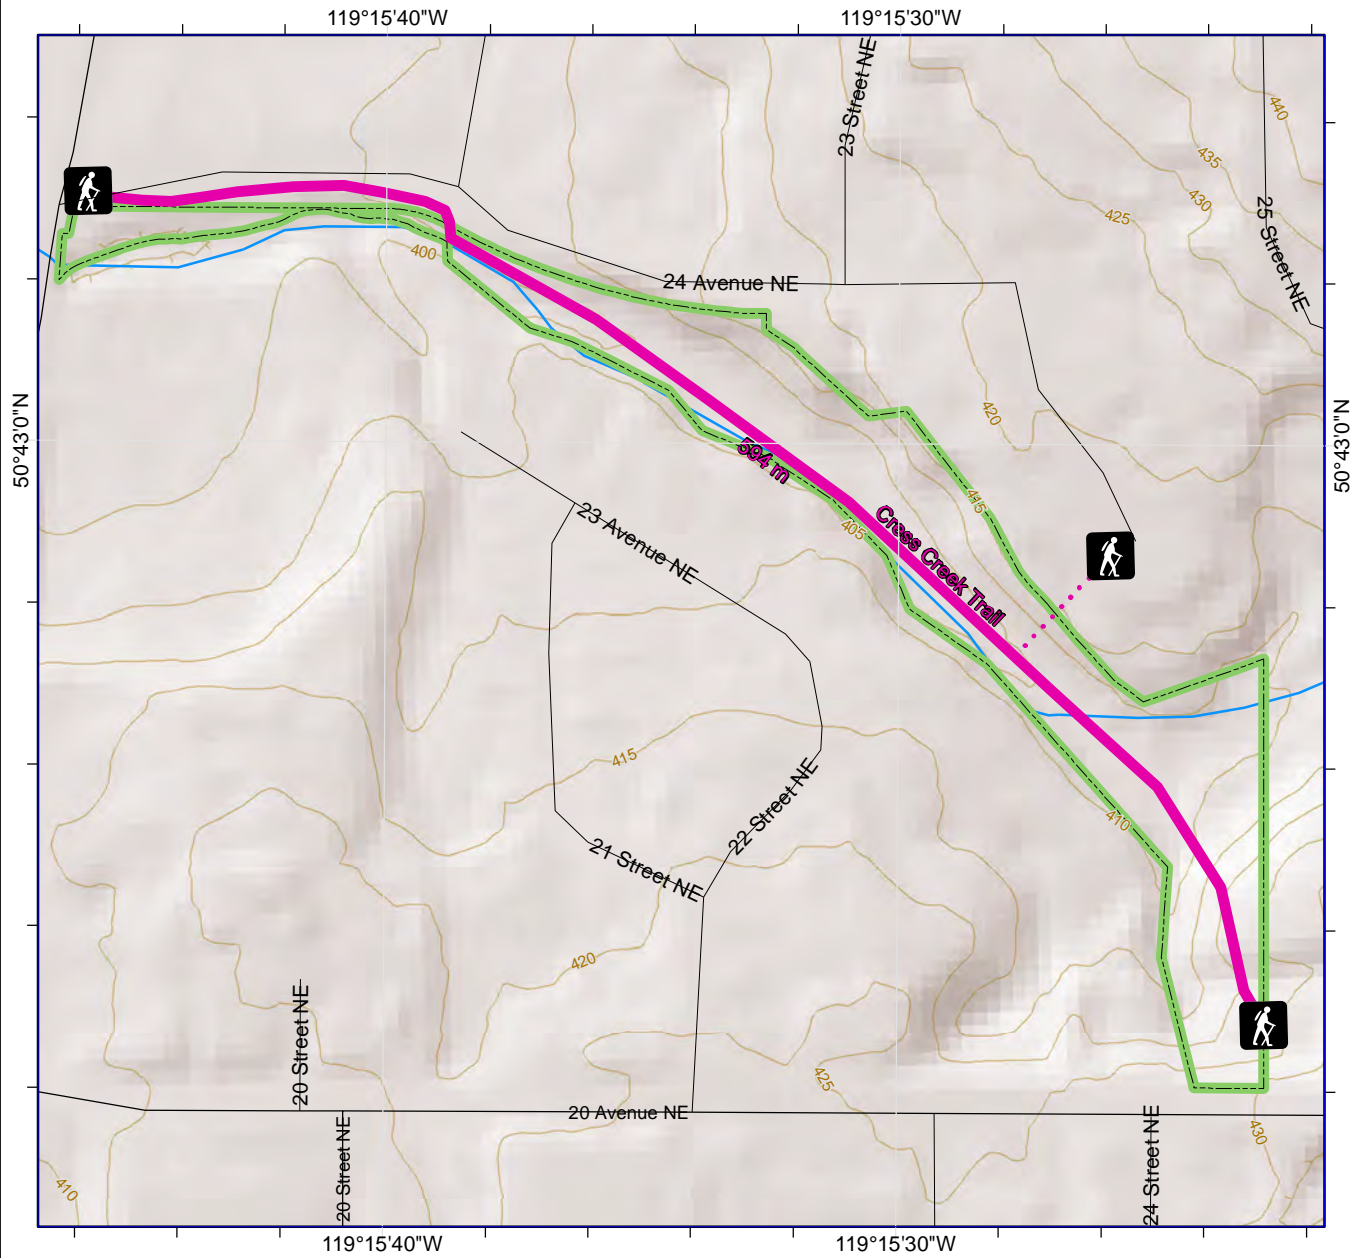

Cress Creek

Greenway Location

- Trail
- - - Crown Trail
- Park
- ~ Lake/River
- Trail Connection
- Forest Road
- ~ Stream
- ~ Wetland

Created: July 2012

The field map contains information that has been compiled by the City of Salmon Arm using data that is believed to be accurate. However, caution should be exercised as deficiencies, errors or omissions may be present. The City of Salmon Arm distributes this material without warranties of any kind, expressed or implied, including but not limited to warranties of suitability of particular purpose or use.