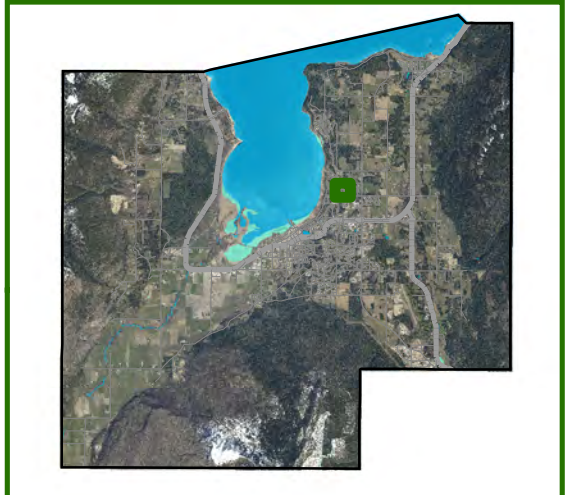

Cress Creek

Greenway Location

- Trail
- - - Crown Trail
- Park
- ~ Lake/River
- Trail Connection
- Forest Road
- ~ Stream
- ~ Wetland

Created: July 2012

The field map contains information that has been compiled by the City of Salmon Arm using data that is believed to be accurate. However, caution should be exercised as deficiencies, errors or omissions may be present. The City of Salmon Arm distributes this material without warranties of any kind, expressed or implied, including but not limited to warranties of suitability of particular purpose or use.